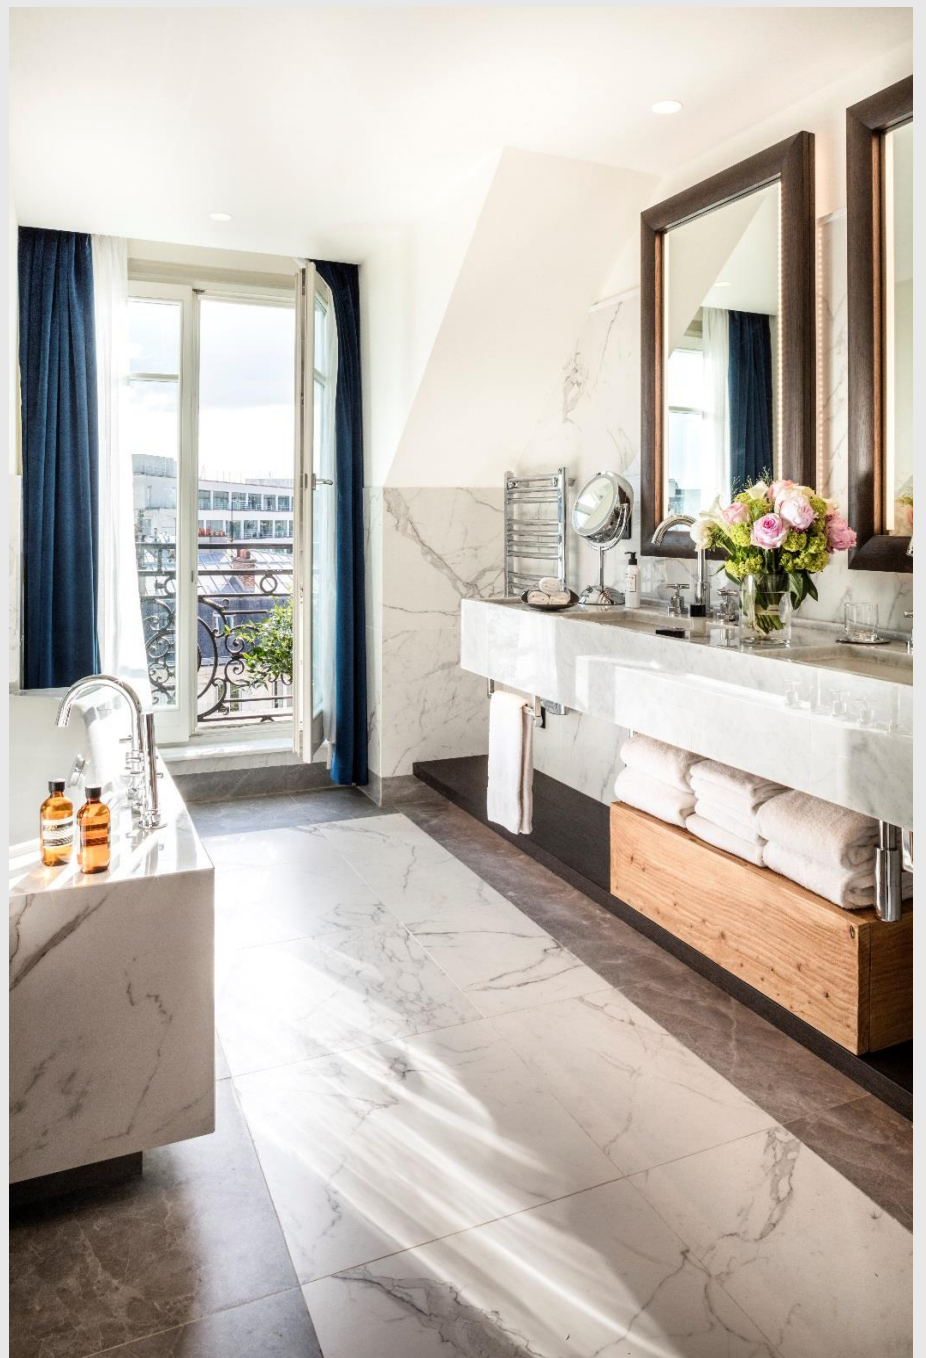

Café M | A true Parisian address

Hyatt Queen Room 18 – 22 m²

Deluxe Room 22 - 27 m²

Premium Room 28-36 m²

Junior Suite 38-40 m²

Hyatt Suite 41 m²

Hyatt Suite 41 m²

Eiffel Tower Suite 48 m²

Eiffel Tower Suite 48 m²

Eiffel Tower Suite 48 m²

Presidential Suite 105 m²

Presidential Suite 105 m²

Presidential Suite 105 m²

Private Terrace | Presidential Suite

Spa & Fitness | Fitness center | Sauna | Relax Area | Nail Bar