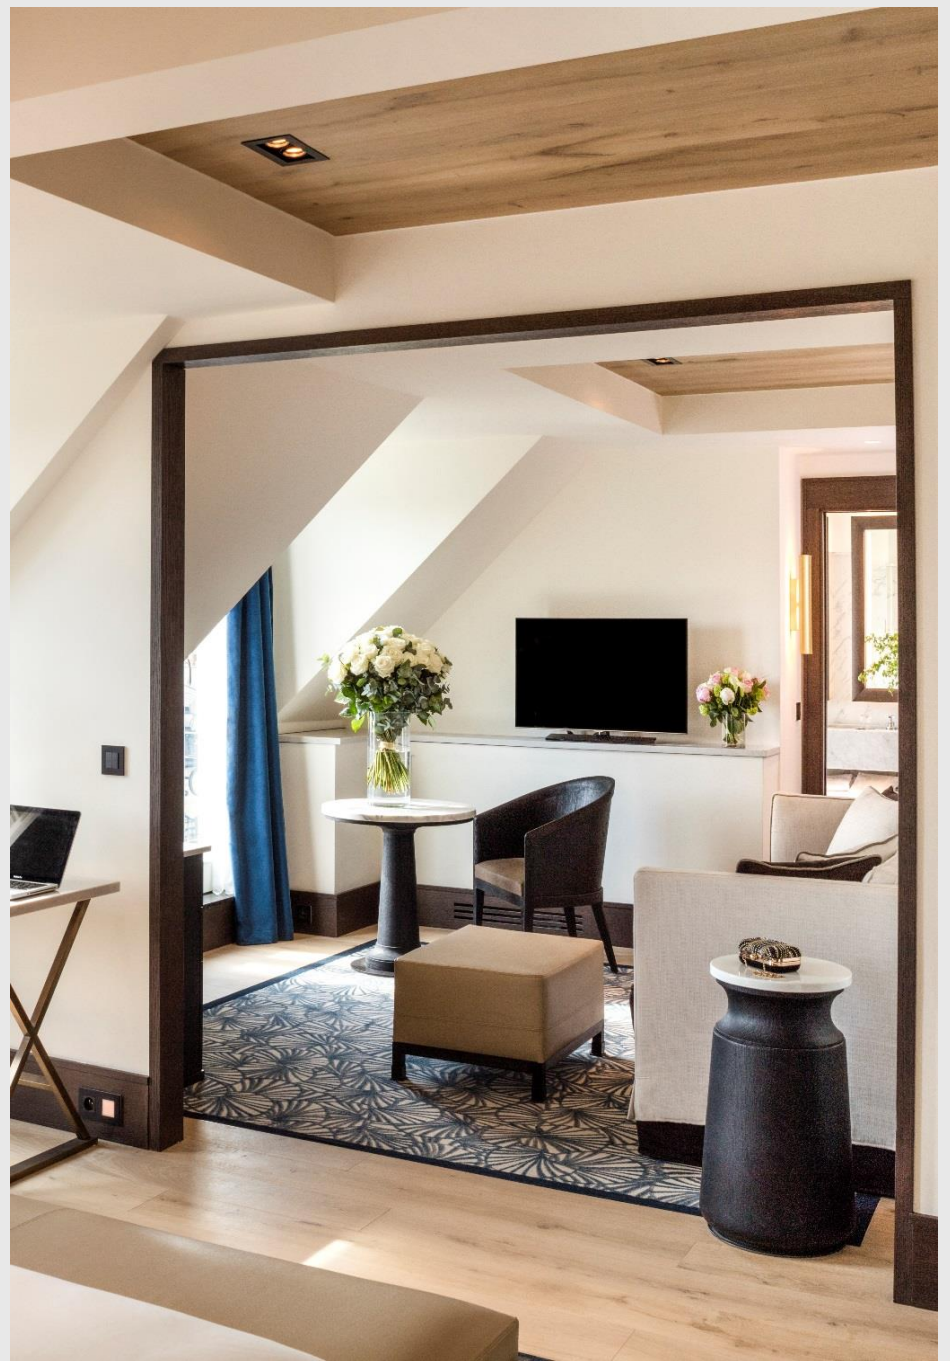

Café M | A true Parisian address

Hyatt Queen Room 18 – 22 m²

Deluxe Room 22 - 27 m²

Premium Room 28-36 m²

Junior Suite 38-40 m²

Hyatt Suite 41 m²

Hyatt Suite 41 m²

Eiffel Tower Suite 48 m²

Eiffel Tower Suite 48 m²

Eiffel Tower Suite 48 m²

Presidential Suite 105 m²

Presidential Suite 105 m²

Presidential Suite 105 m²

Private Terrace | Presidential Suite

Spa & Fitness | Fitness center | Sauna | Relax Area | Nail Bar

Private meeting rooms

Special Events | Café M | La Chinoiserie

Special Events : 7th floor | A Suite floor

Special Events : 7th floor | A Suite floor

You are more than welcome !

HYATT™
PARIS
MADELEINE

Hyatt Paris Madeleine | 24 boulevard Malesherbes | 75008 Paris
parismadeleine.hyatthotels.hyatt.com
madel.rfp@hyatt.com