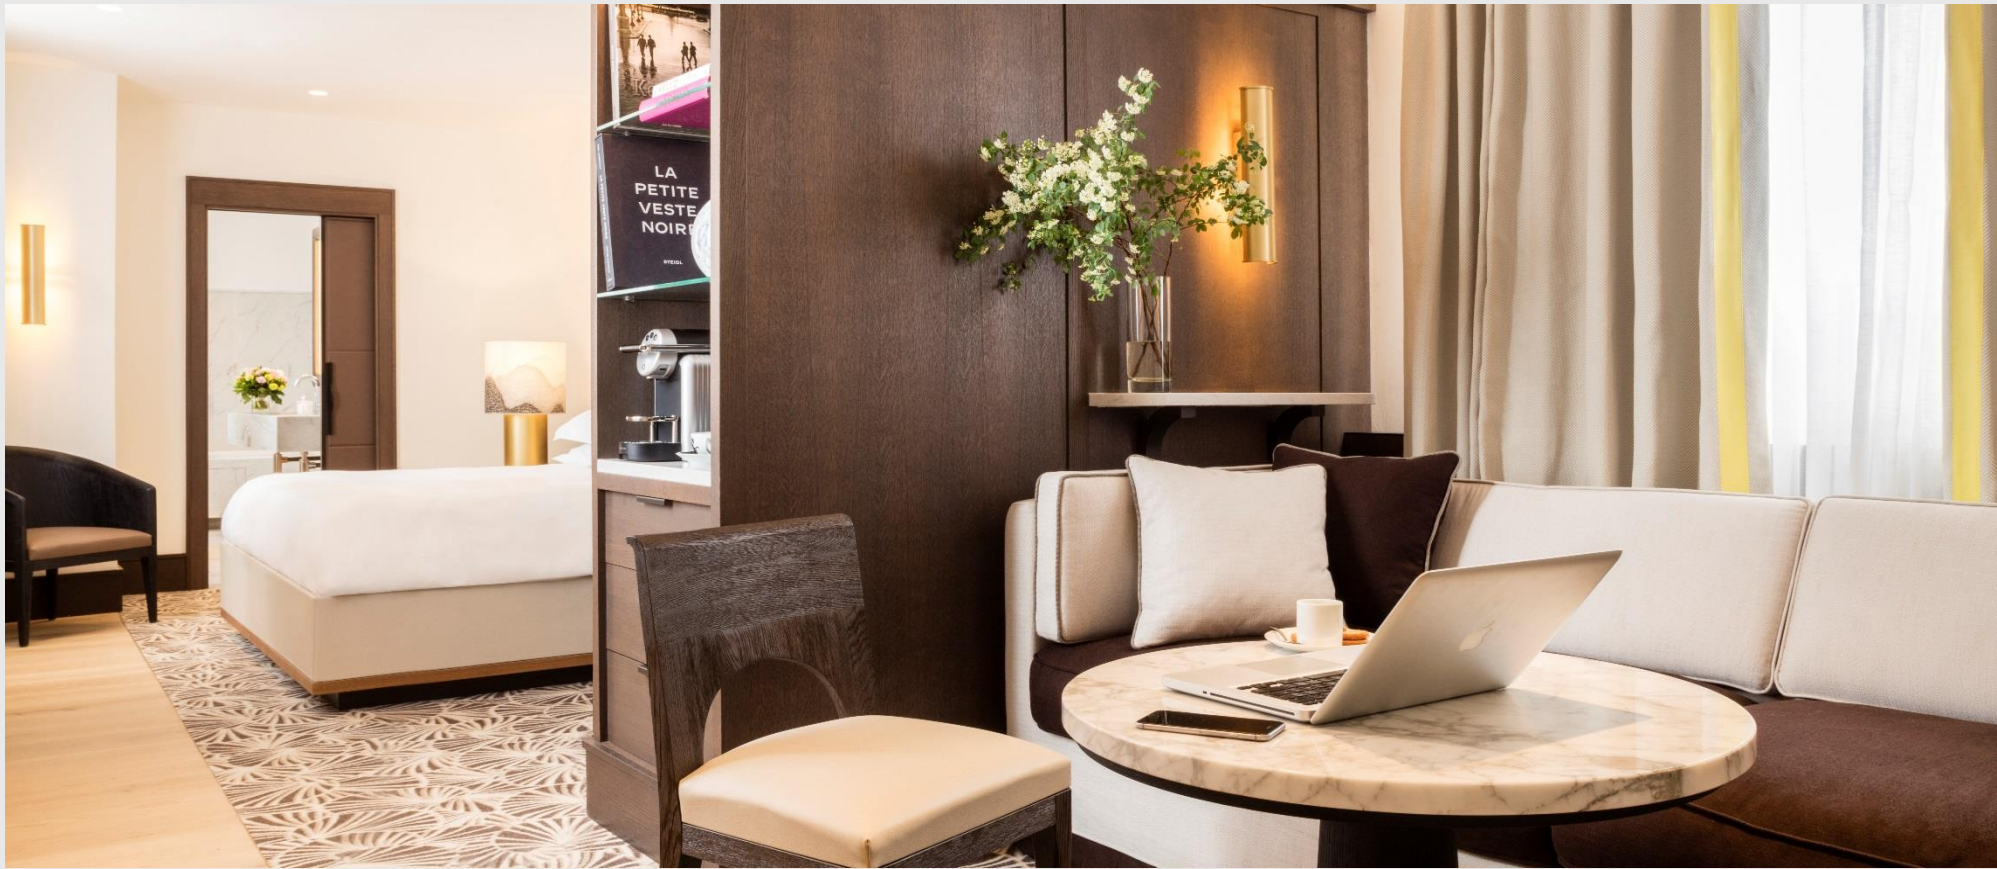

Café M | A true Parisian address

Hyatt Queen Room 18 – 22 m²

Deluxe Room 22 - 27 m²

Premium Room 28-36 m²

Junior Suite 38-40 m²

Hyatt Suite 41 m²

Hyatt Suite 41 m²

Eiffel Tower Suite 48 m²

Eiffel Tower Suite 48 m²

Eiffel Tower Suite 48 m²

Presidential Suite 105 m²

Presidential Suite 105 m²

Presidential Suite 105 m²

Private Terrace | Presidential Suite

Spa & Fitness | Fitness center | Sauna | Relax Area | Nail Bar