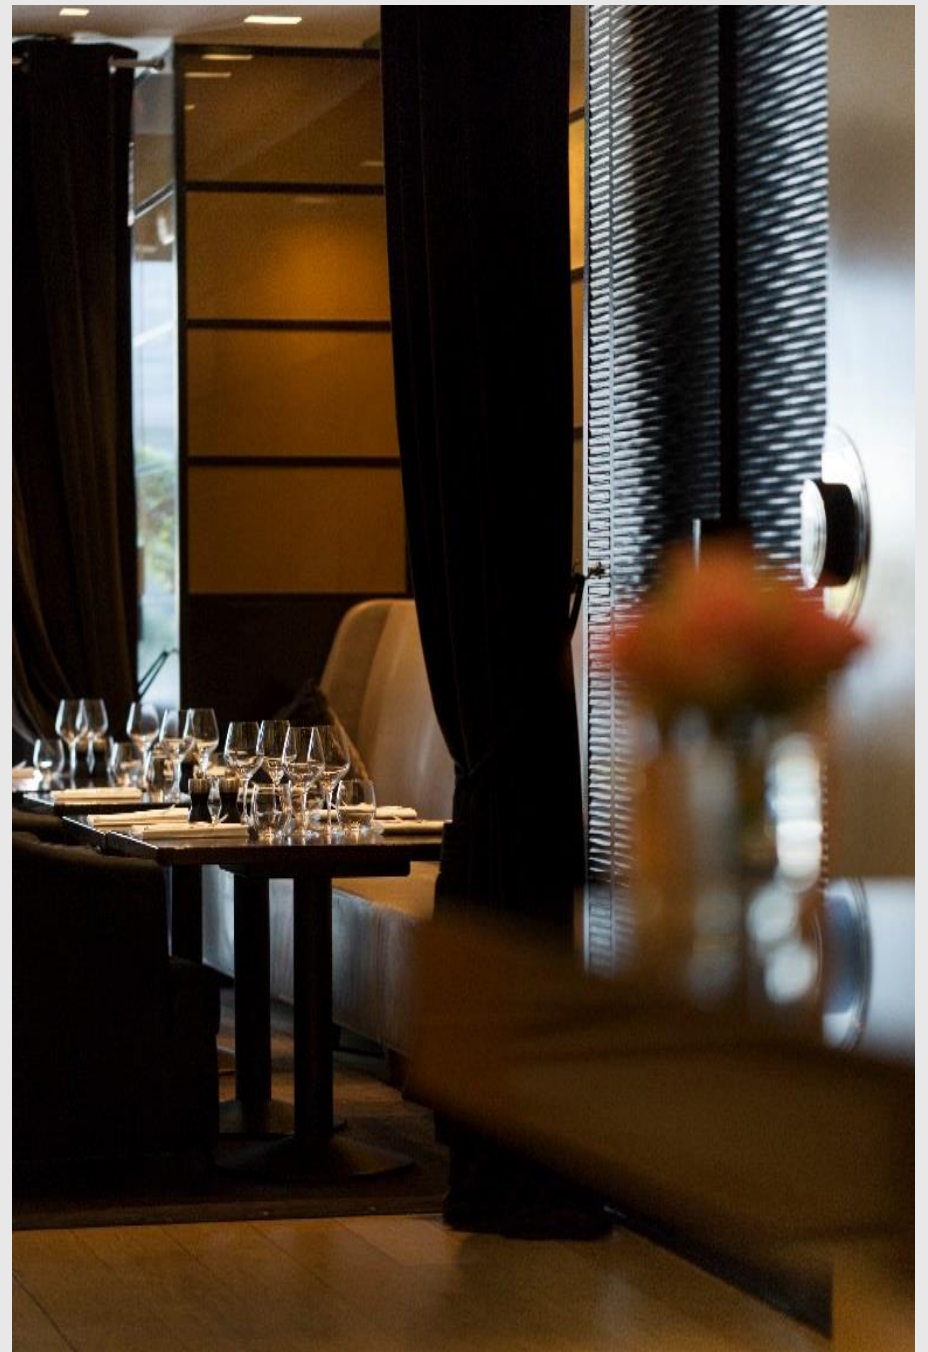

HYATT PARIS MADELEINE

UNIQUE - AUTHENTIC - SOPHISTICATED - PARISIAN

**HYATT
 PARIS
 MADELEINE**

BY GOOGLE EARTH
 48° 52' 21.09" N
 2° 19' 17.44" E

La Chinoiserie | Eiffel Glass Roof | Fire Place | Eat | Meet | Socialize

Café M | A true Parisian address

Hyatt Queen Room 18 – 22 m²

Deluxe Room 22 - 27 m²

Premium Room 28-36 m²

Junior Suite 38-40 m²

Hyatt Suite 41 m²

Hyatt Suite 41 m²

Eiffel Tower Suite 48 m²