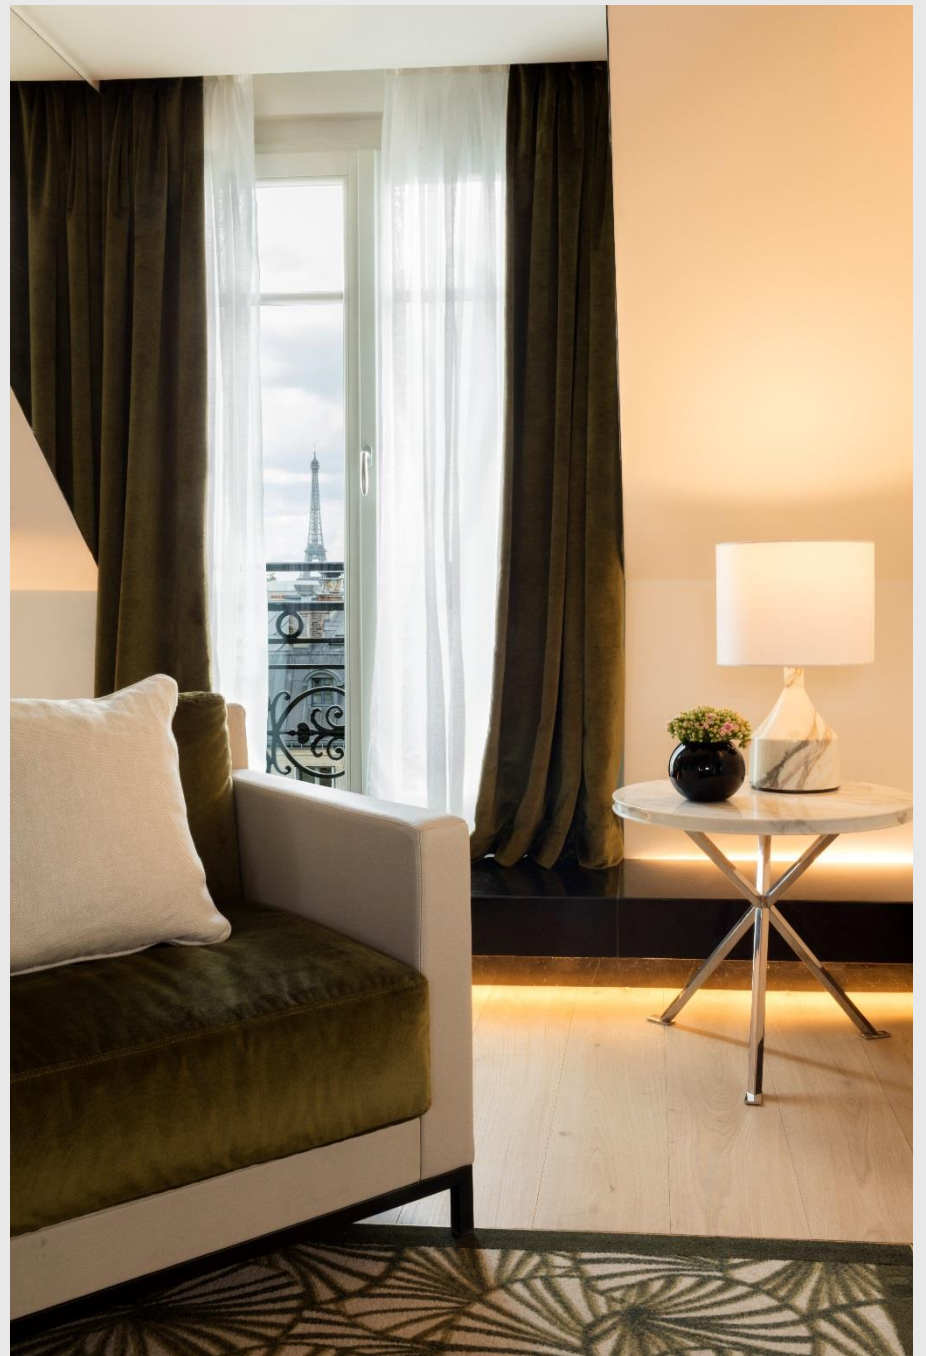

Café M | A true Parisian address

Hyatt Queen Room 18 – 22 m²

Deluxe Room 22 - 27 m²

Premium Room 28-36 m²

Junior Suite 38-40 m²

Hyatt Suite 41 m²

Hyatt Suite 41 m²

Eiffel Tower Suite 48 m²

Eiffel Tower Suite 48 m²

Eiffel Tower Suite 48 m²

Presidential Suite 105 m²

Presidential Suite 105 m²

Presidential Suite 105 m²

Private Terrace | Presidential Suite

Spa & Fitness | Fitness center | Sauna | Relax Area | Nail Bar

Private meeting rooms

Special Events | Café M | La Chinoiserie

Special Events : 7th floor | A Suite floor

Special Events : 7th floor | A Suite floor

You are more than welcome !

HYATT™
PARIS
MADELEINE

Hyatt Paris Madeleine | 24 boulevard Malesherbes | 75008 Paris
parismadeleine.hyatthotels.hyatt.com
madel.rfp@hyatt.com