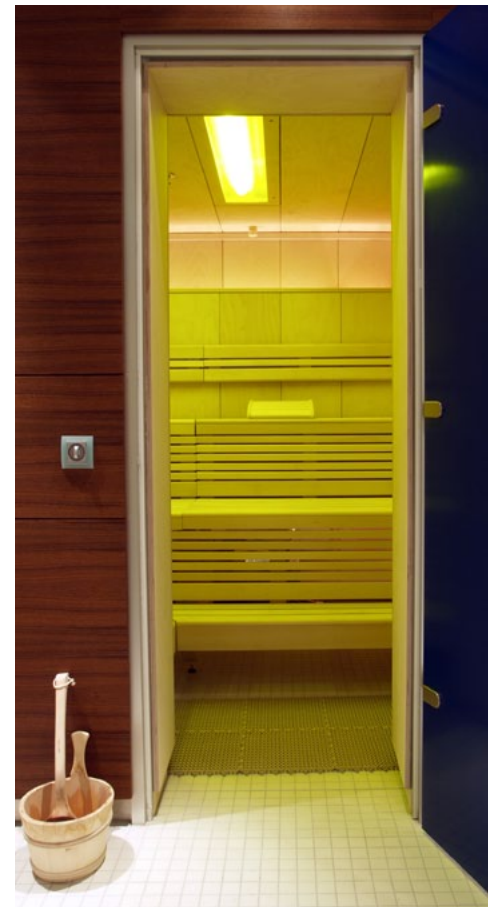

WELLNESS. WORKOUT. RELAX

POOL. SAUNA. STEAM BATH.
JACUZZI.

HIGH PERFORMANCE EQUIPMENT
AND A PERSONAL TRAINER.

YOU'LL BE UNSTOPPABLE.