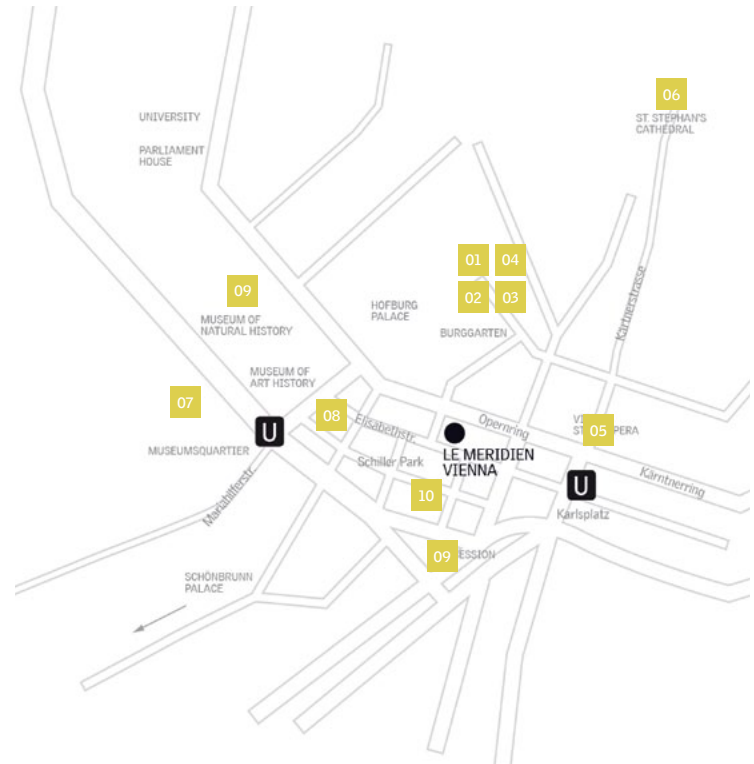

DISCOVER.
UNLOCK.
HIDDEN SECRETS.
LOCAL PATHS.

YOUR DESTINATION

CENTRAL LOCATION.
INSIDER TIPS.
FREE ADMISSION TO
21ER HAUS AND
KUNSTHALLE WIEN

SITUATED FOR DISCOVERY

IN THE HEART OF VIENNA, WHERE ELSE?
THE RINGSTRASSE. JUST STEPS AWAY FROM THE
CITY'S MOST ELEGANT SHOPPING STREETS.
OPERA. MUSEUMS. BAROQUE GARDENS.
VIENNA DOESN'T BELIEVE IN SLEEP: TOP OF THE
TOWN CLUBBING ADDRESSES ARE WITHIN
HIGH-HEEL RADIUS.

- 01 Hofburg Conference Centre - 600 m / 1200 steps
- 02 Hofburg Imperial Palace - 600 m / 1200 steps
- 03 Astrian National Library - 600 m / 1200 steps
- 04 Spanish Riding School - 600 m / 1200 steps
- 05 Vienna State Opera - 100 m / 200 steps
- 06 St. Stephen's Cathedral - 900 m / 1800 steps
- 07 MuseumsQuartier - 500 m / 1000 steps
- 08 Museum of Art History - 400 m / 800 steps
- 09 Secession - 400 m / 800 steps
- 10 Academie of Fine Arts - 200 m / 400 steps

CONVENIENT ACCESS

Vienna International Airport
20 km / 25 minutes

Railway station Westbahnhof
3 km / 10 minutes

Railway station Hauptbahnhof
3 km / 10 minutes

THE STORY DOESN'T END HERE...

SPARK CURIOSITY &
DISCOVER NEW DESTINATIONS.