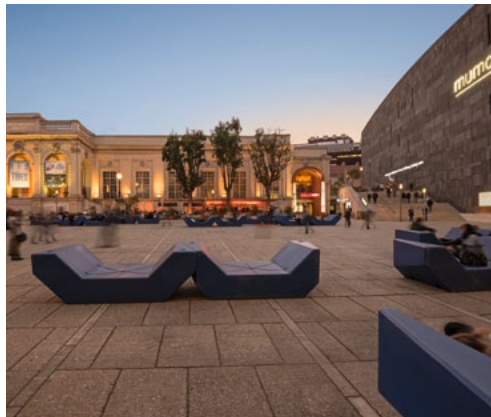

SITUATED FOR DISCOVERY

IN THE HEART OF VIENNA, WHERE ELSE?
THE RINGSTRASSE. JUST STEPS AWAY FROM THE
CITY'S MOST ELEGANT SHOPPING STREETS.
OPERA. MUSEUMS. BAROQUE GARDENS.
VIENNA DOESN'T BELIEVE IN SLEEP: TOP OF THE
TOWN CLUBBING ADDRESSES ARE WITHIN
HIGH-HEEL RADIUS.

- 01 Hofburg Conference Centre - 600 m / 1200 steps
- 02 Hofburg Imperial Palace - 600 m / 1200 steps
- 03 Astrian National Library - 600 m / 1200 steps
- 04 Spanish Riding School - 600 m / 1200 steps
- 05 Vienna State Opera - 100 m / 200 steps
- 06 St. Stephen's Cathedral - 900 m / 1800 steps
- 07 MuseumsQuartier - 500 m / 1000 steps
- 08 Museum of Art History - 400 m / 800 steps
- 09 Secession - 400 m / 800 steps
- 10 Academie of Fine Arts - 200 m / 400 steps

CONVENIENT ACCESS

Vienna International Airport
20 km / 25 minutes

Railway station Westbahnhof
3 km / 10 minutes

Railway station Hauptbahnhof
3 km / 10 minutes