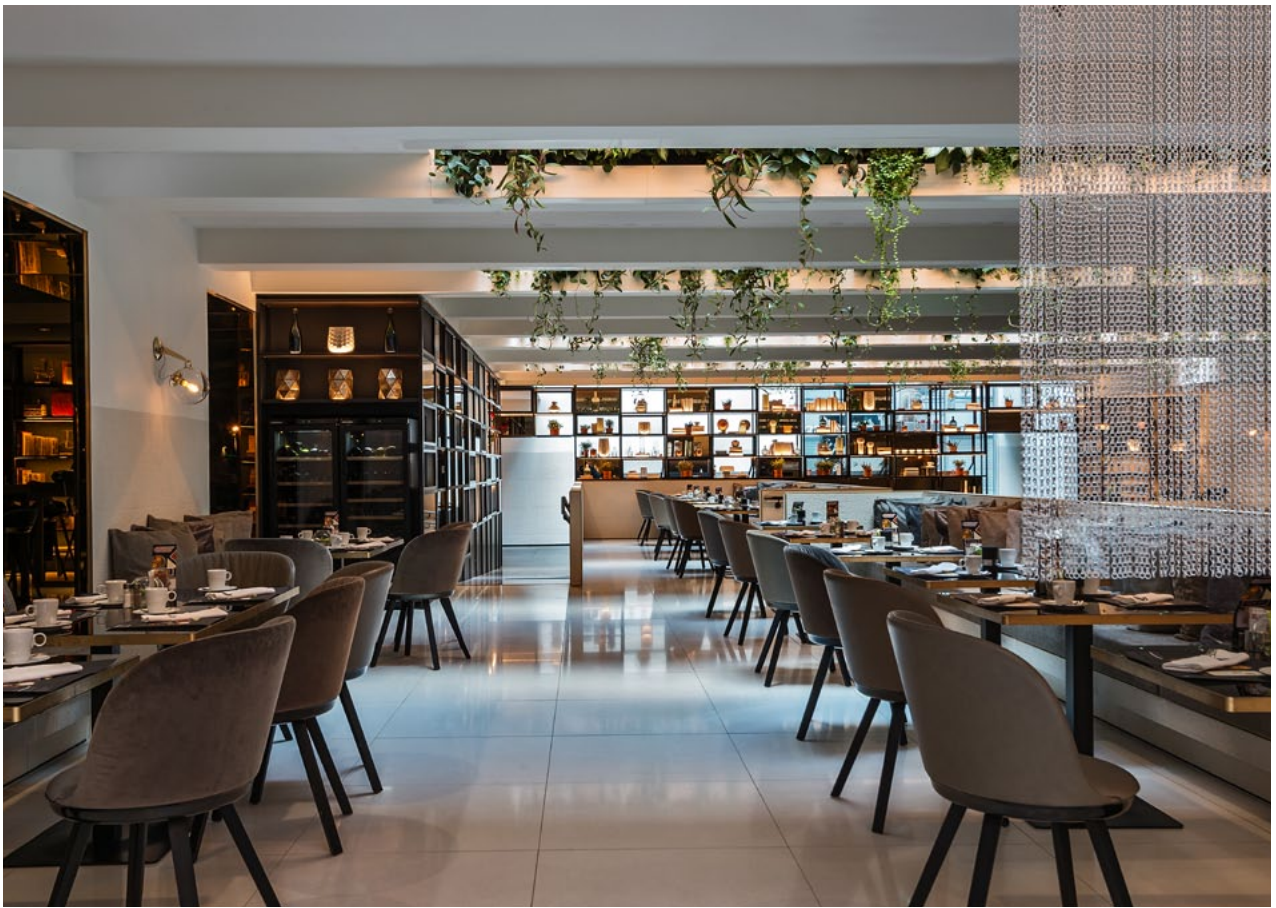

BRAINFOOD.
BUFFET.
GALADINNER.
SEASONAL.
LOW CARB.
HIGH CLASS.
SWEET SIN.

YOUR CHOICE.

COFFE BREAKS,
SNACKS,
MENU OPTIONS.
CHEF'S CHOICE,
INDIVIDUAL
AND MODULAR.

WORK HARD, EAT WELL

BEFORE OR AFTER AN INTENSIVE MEETING YOU HAVE EARNED THE PERFECT BREAKFAST OR LUNCH AND A WATCHFUL EYE KEPT ON YOUR PRECIOUS TIME.