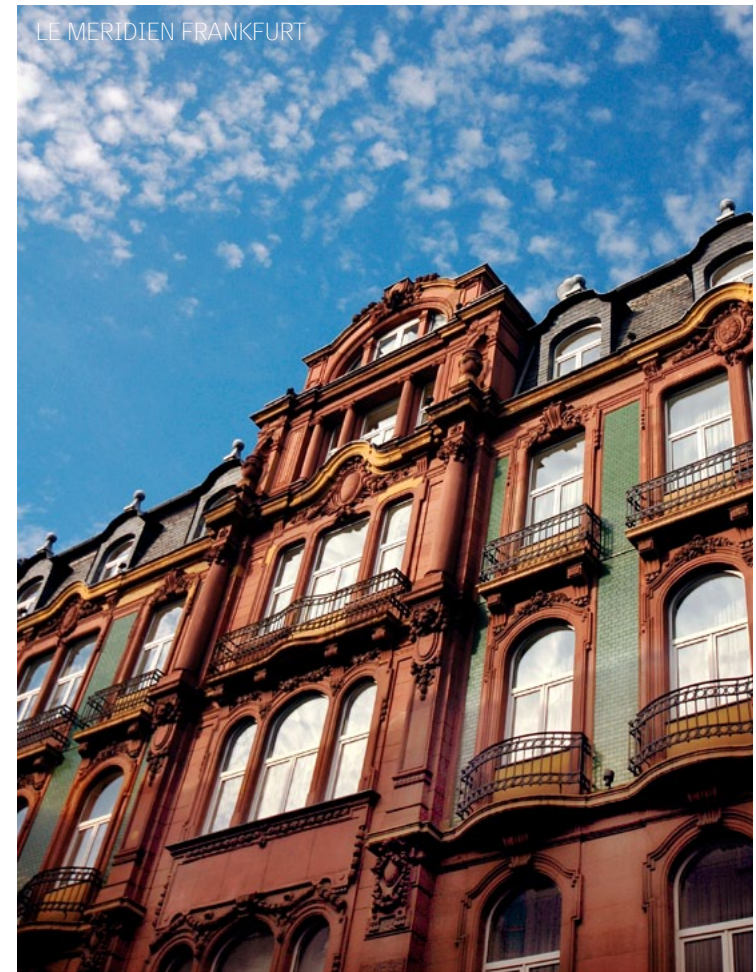

THE STORY DOESN'T END HERE...

SPARK CURIOSITY &
DISCOVER NEW DESTINATIONS.

LE MERIDIEN HAMBURG

275 rooms & suites | 16 meeting rooms | up to 330 pax
lemeridienhamburg.com

LE MERIDIEN FRANKFURT

300 rooms & suites | 10 meeting rooms | up to 300 pax
lemeridienfrankfurt.com

LE MERIDIEN STUTTART

293 rooms & suites | 13 meeting rooms | up to 450 pax
lemeridienstuttgart.com

LE MERIDIEN MUNICH

380 rooms & suites | 9 meeting rooms | up to 250 pax
lemeridienmunch.com

LE MERIDIEN VIENNA

294 rooms & suites | 8 meeting rooms | up to 350 pax
lemeridienvienna.com