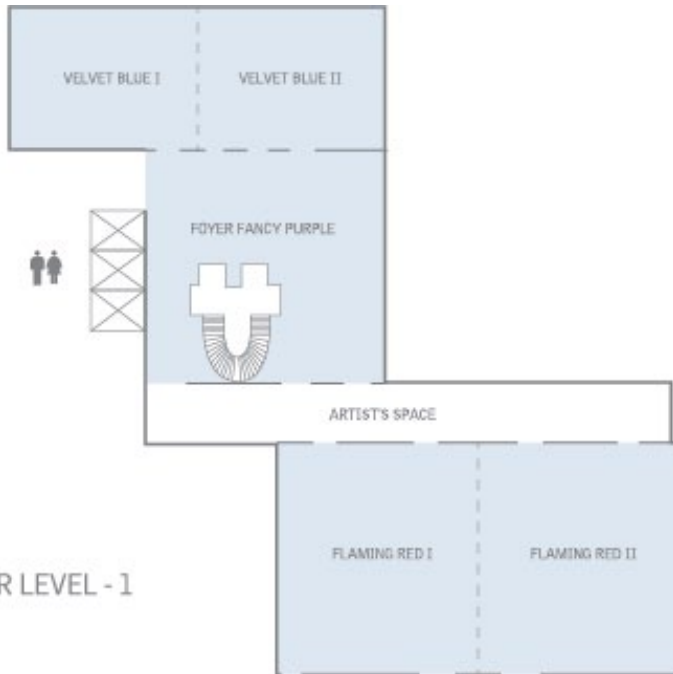

LE MOËT LA TABLE

A ROOM. A TABLE. COUNTLESS
POSSIBILITIES.

IT PUTS YOUR EVENT IN THE
LIGHT THAT IT DESERVES.
SPLENDID.

A PRIVATE GET-TOGETHER AS
A BANQUET OR A BUSINESS
MEETING, OR MAYBE A STAGE...?

LE MOËT EXTENSION
45 M² | ROOM CAPACITY: 22 PAX

BALLROOM - AT YOUR SERVICE
TAILORMADE EXPERT SUPPORT
AND HIGH-TECH OF COURSE.

LE MERIDIEN PLANS AND
ORGANISES WITH YOU.

FLAMING RED 1
158 M² | ROOM CAPACITY: 175 PAX

FLAMING RED 2
158 M² | ROOM CAPACITY: 175 PAX

FLAMING RED 1+2
315 M² | ROOM CAPACITY: 300 PAX

VELVET BLUE 1
64 M² | ROOM CAPACITY: 60 PAX

VELVET BLUE 2
58 M² | ROOM CAPACITY: 60 PAX

VELVET BLUE 1+2
122 M² | ROOM CAPACITY: 100 PAX

FANCY PURPLE FOYER
120 M² | ROOM CAPACITY: 90 PAX

FUNCTION ROOM	ft ²	DIMENSIONS (ftxft)	HEIGHT (ft)	BANQUET	THEATRE	CONFERENCE	RECEPTION	CLASSROOM	U-SHAPE	DAYLIGHT
Le Moët Extension	269	4.8 x 94	9.8	-	-	20	-	-	-	+
Racing Green	355	16.4 x 21.7	9.8	16	30	16	15	18	16	+
Not Really Pink	377	11.5 x 32.5	9.8	16	20	20	25	12	-	+
Kind of Beige	409	16.4 x 24.9	9.8	16	30	14	20	18	16	+
Shades of Grey	484	11.8 x 22.3	9.8	-	-	12	-	-	-	+
Blazing White	807	17.1 x 47.6	9.2	32	50	26	40	40	30	+
Velvet Blue 1	689	16.4 x 42.0	10.8	30	60	24	50	36	-	-
Velvet Blue 2	624	16.4 x 38.1	10.8	30	60	24	50	36	-	-
Velvet Blue 1+2	1313	16.4 x 80.1	10.8	60	100	48	60	70	-	-
Flaming Red 1	1701	34.4 x 49.2	10.8	80	150	40	175	102	46	-
Flaming Red 2	1701	34.4 x 49.2	10.8	80	150	40	175	102	46	-
Flaming Red 1+2	3391	34.4 x 98.4	10.8	190	300	90	350	192	90	-