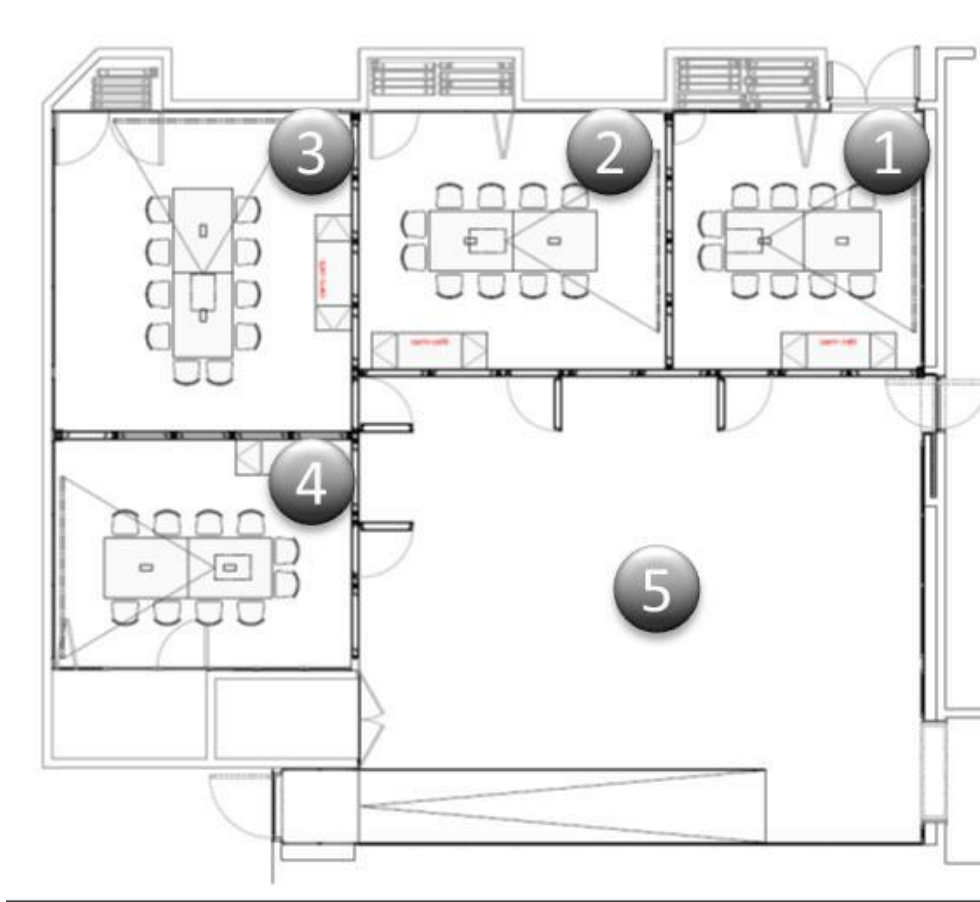

THE SOUL OF MEETINGS

CONFERENCE ROOMS

MEASURES (IN MTRS)

NAME	WIDE	LENGTH	HEIGHT	SQM
Sol (1+2+3+4+5)	14,28	9,43	2,70	142,19
Atocha (1)	4,82	4,00	2,70	19,30
Prado (2)	4,39	4,00	2,70	17,63
Cibeles (3)	5,20	4,74	2,70	24,66
Las Letras (4)	4,74	3,96	2,70	18,79
Foyer (5)	9,36	5,14	2,70	48,51
1 + 2	9,36	4,00	2,70	36,93
1 + 2 + 3	14,28	5,20	2,70	61,59
3 + 4	9,43	4,74	2,70	43,45