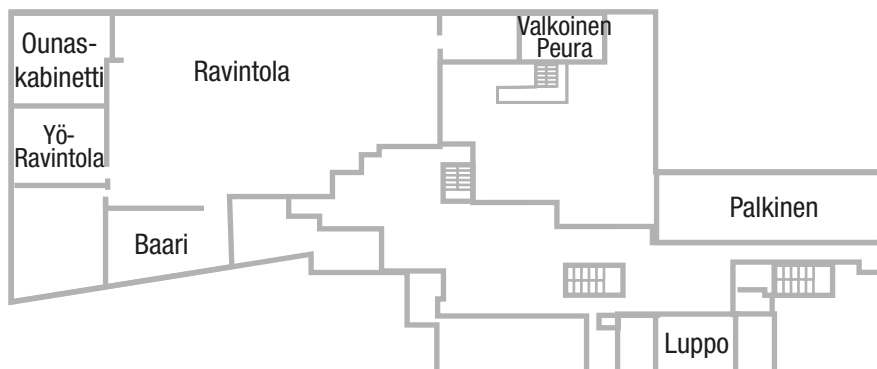

KOKOUSTILAT | MEETING FACILITIES

1. KERROS | 1ST FLOOR