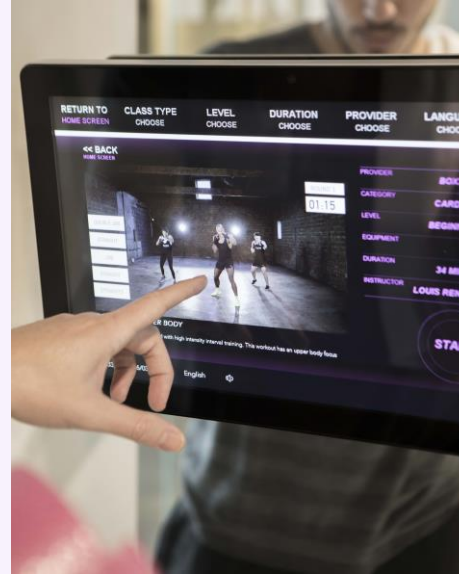

Gym

Gym open 24 hours / 7 days

- Air conditioner.
- E-Fitness
- LCD screen
- Free towel service.
- Free water