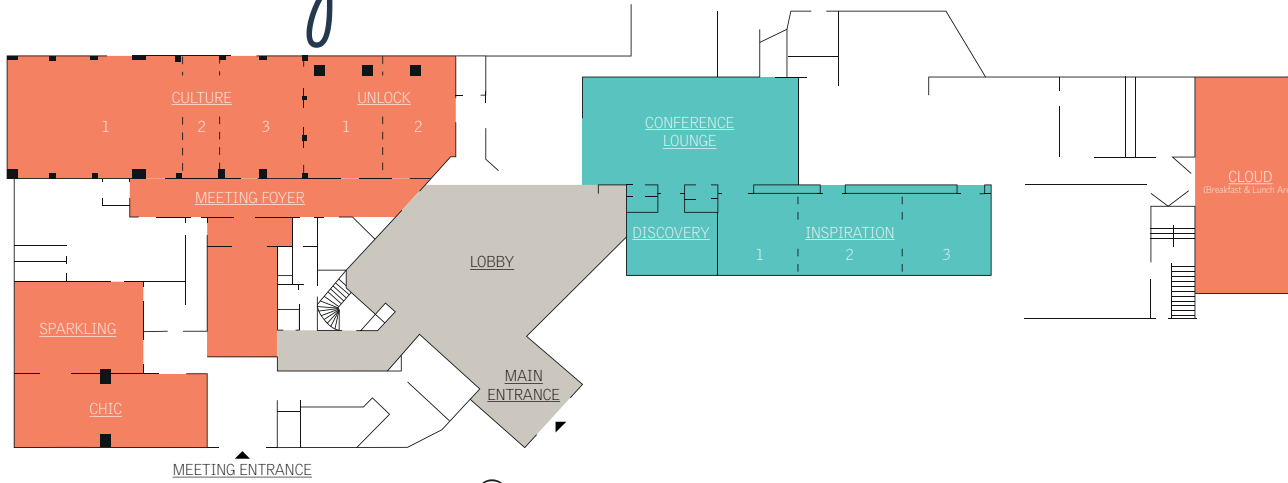

MEETING DETAILS

10 meeting rooms for up to 300 attendees
300 rooms + suites
Separate meeting entrance
Foyer with central coffee break station
Small meetings for up to 30 attendees
Meeting rooms with and without daylight
High-end technology without saying
Pimp your break: choose creative activities to upgrade your coffee breaks

spg*
Starwood
Preferred
Guest

creative meetings

FUNCTION ROOM	M ²	DIMENSIONS (m)	HEIGHT (m)	BANQUET	THEATRE	CONFERENCE	RECEPTION	CLASSROOM	U-SHAPE
Culture 1+2+3	217	23 x 9	3,46	180	260	70	300	150	65
Culture 1	127	14 x 9	3,46	80	135	40	120	70	35
Culture 1+2 2+3	157	17 x 9	3,46	50	100	30	100	50	30
Culture 3	60	6 x 9	3,46	30	40	25	50	30	20
Unlock 1+2	108	6 x 9	2,24	60	70	35	100	50	30
Unlock 1	53	12 x 9	2,24	20	30	20	40	20	15
Unlock 2	55	6 x 9	2,24	20	30	20	40	20	15
Inspiration 1+2+3	108	19 x 6	2,3	80	90	40	100	60	30
Inspiration 1, 2 or 3	36	6 x 6	2,3	20	30	15	30	15	15
Inspiration 1+2 2+3	72	13 x 6	2,3	50	60	30	80	50	30
Discovery	30	7 x 5	2,3	-	-	12	-	-	-
Chic	70	13 x 6	4,06	30	45	30	80	30	20
Sparkling	63	9 x 7	3,33	20	40	20	50	30	15