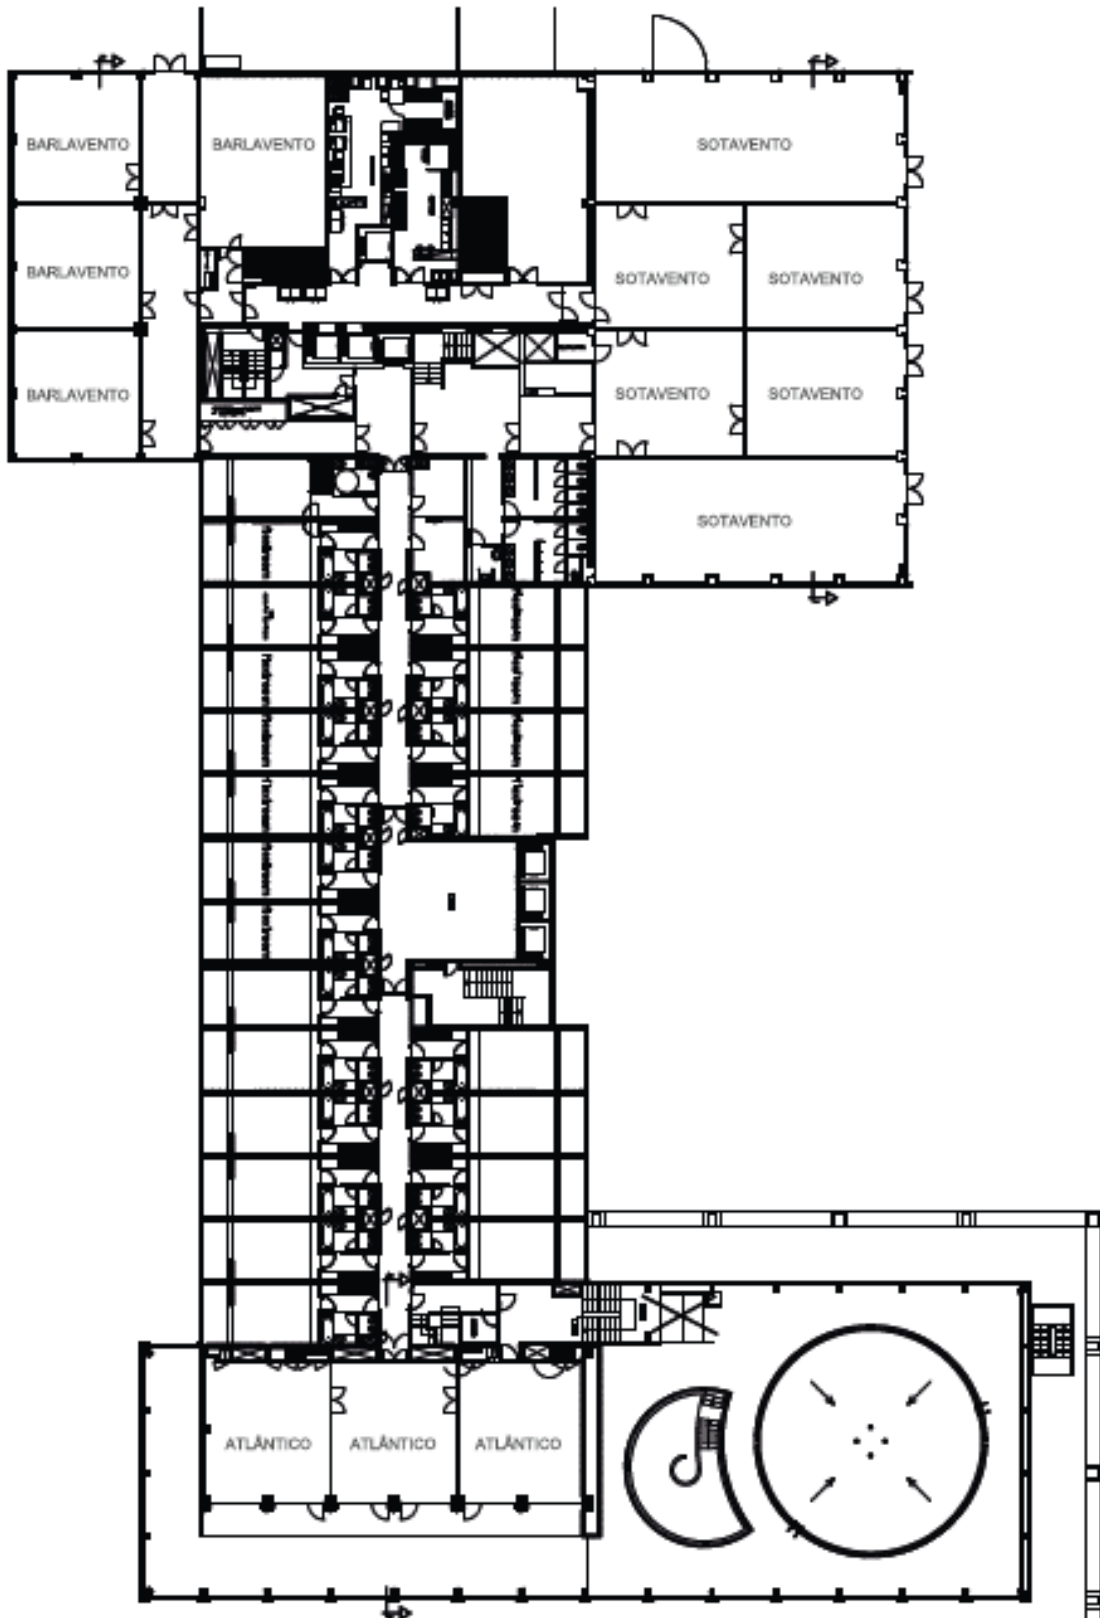

PLANTA GERAL

FLOOR PLAN

CROWNE PLAZA[®]
VILAMOURA - ALGARVE

Crowne Plaza Vilamoura - Algarve Hotel

Rua do Oceano Atlântico, 8125-478 Vilamoura | Tel: +351 289 381 600 | Fax: +351 289 381 652

E-mails: geral@cpvilamoura.com – reservations@cpvilamoura.com | Web: www.crowneplazavilamoura.com | GPS LAT 37° 04' 21.91"N, LONG 8° 6' 50' 69"W