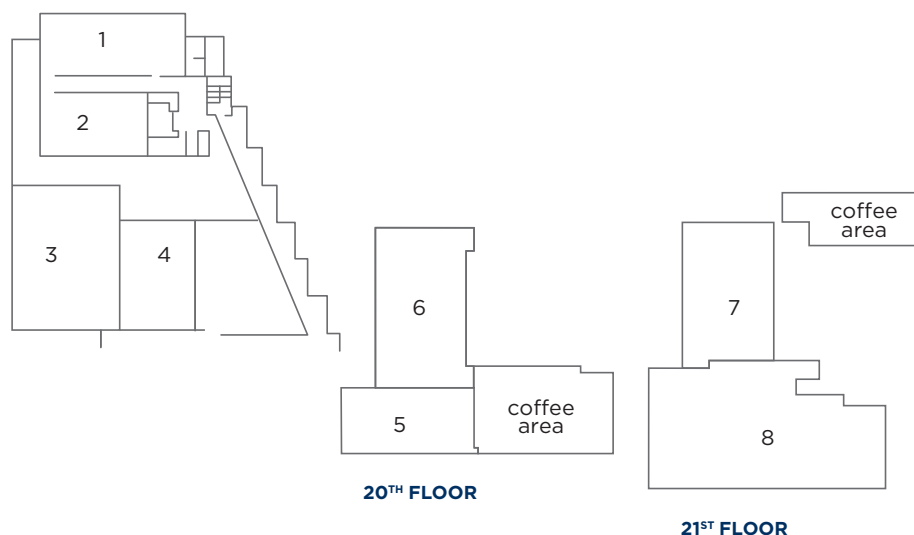

meetings

eco

276 ROOMS

- 189 standard rooms
- 64 superior rooms
- 17 triple rooms
- 3 superior rooms XL
- 1 junior suite
- 2 rooms adapted for the disabled

ROOM FACILITIES

- free wireless internet access
- direct dial telephone
- mini bar
- toiletry kit
- hairdryer
- wake up service
- room service

MEETINGS & EVENTS

- 8 meeting rooms
- 23 boardrooms
- capacity for up to 240 people
- suitable for all kinds of events

- 1 Hojel
- 2 Sypesteyn
- 3 Dom
- 4 Vredenburg

20TH FLOOR

- 5 Jans
- 6 Neude

21ST FLOOR

- 7 Jaarbeurs
- 8 Hoog Catharijne

FUNCTION ROOMS AND THEIR CAPACITIES

MEETING ROOM NAME	AREA		square	u-shape	theatre	cabaret	classroom	cocktail	dinner	DAYLIGHT
	M ²	FEET								
Dom	165	1776	54	42	150	90	72	180	80	No
Vredenburg	86	925	30	24	50	35	24	60	40	No
Dom + Vredenburg	251	2701	-	-	200	140	125	240	120	No
Hojel	94	1011	30	27	60	40	30	75	40	Yes
Sypesteyn	70	753	24	21	45	28	21	45	32	No
Jans	32	344	16	14	25	16	12	25	16	Yes
Neude	60	645	28	24	50	36	30	50	32	Yes
Hoog Catharijne	58	624	30	26	60	36	30	75	32	Yes
Jaarbeurs	54	581	24	20	40	32	20	40	24	Yes
Boardrooms	26	280	12	-	-	-	-	-	-	Yes