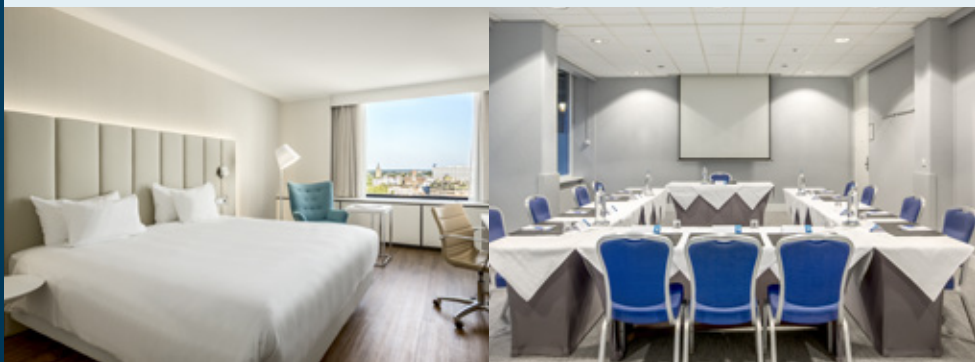

meetings

eco

276 ROOMS

- 189 standard rooms
- 64 superior rooms
- 17 triple rooms
- 3 superior rooms XL
- 1 junior suite
- 2 rooms adapted for the disabled

ROOM FACILITIES

- free wireless internet access
- direct dial telephone
- mini bar
- toiletry kit
- hairdryer
- wake up service
- room service