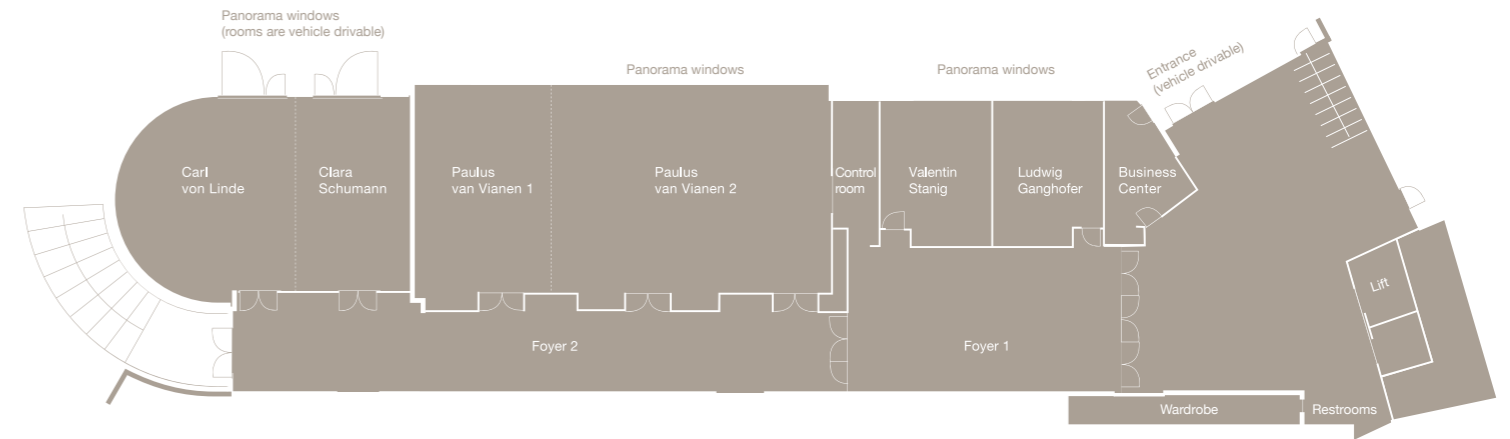

PROPERTY CODES:

AMADEUS KI: ZOKICA
GALILEO INTERNATIONAL KI: 23654
SABRE KI: 64788
WORLDSPAN KI: ZOEHA
PEGASUS KI: ZOEHA

Meetings with style, incentives with pep!
Kempinski Hotel Berchtesgaden

Kempinski

HOTELIERS SINCE 1897

Hotel plan

Customized conferences in untouched nature

NUMBER OF ROOMS AND SUITES

- 126 rooms, 12 suites thereof:
- 38 superior rooms
- 28 executive mountain view rooms
- 26 deluxe terrace rooms
- 34 deluxe mountain view rooms
- 4 panorama suites
- 7 maisonette suites
- 1 presidential suite

SUPERIOR, EXECUTIVE & DELUXE ROOM FACILITIES

- King size or twin bed
- Bath with bath tube and separate shower
- Rooms with panorama windows, terrace or fireplace
- Air-conditioning
- In-room safe
- Minibar
- Coffee- and tea selection
- High speed internet access
- Flatscreen TV