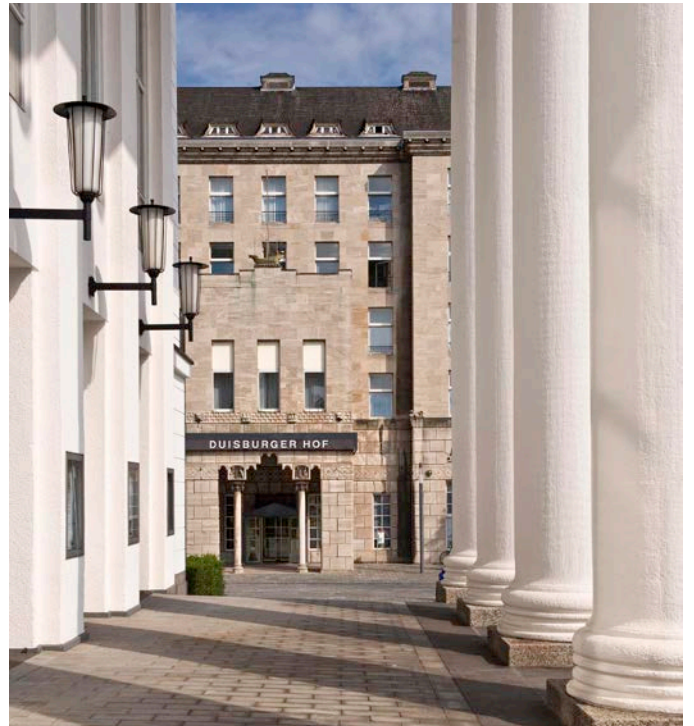

DIRECTION

SIGHTS

- Theatre Duisburg, Deutsche Oper am Rhein, Casino Duisburg in the City Palais
- inner harbor with numerous bars and restaurants
- shopping centres: Forum Duisburg and Königsgalerie
- zoo, Landscape Park Duisburg Nord, Six Lakes

CONGRESSES & CONFERENCES

- 10 conference rooms with natural daylight
- modern conference equipment
- rooms as large as 230 sqm for up to 400 people

- theatre and Casino Duisburg: 50 m
- city centre with shopping centres: 100 m
- motorway A59, exit Duisburg-Duissern: 600 m
- main train station: 800 m
- inner harbor: 1 km
- Düsseldorf International Airport: 25 km
- Messe Düsseldorf (exhibition grounds): 28 km