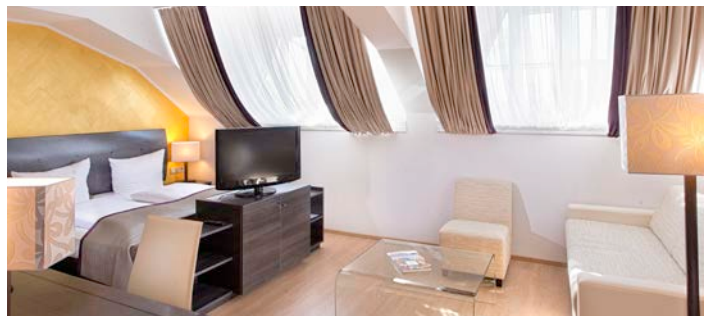

VERANSTALTUNGSRÄUME

Name of Room	Size sqm	Cocktail Reception	Theatres-tyle	Block	Classroom	U-Shape	LxW (m)	Height (m)	Door HxW (m)	Floor
Großer Saal*	230	400	250	50	150	50	20,85 x 11,00	5,50	1,70 x 2,63	E
Pfeilersaal*	190	300	150	30	80	30	13,90 x 13,50	4,80	1,64 x 2,60	E
Kleiner Saal*	110	200	90	35	60	35	13,90 x 7,85	4,50	1,65 x 2,61	E
Salon Portsmouth*	70	-	50	24	40	24	10,40 x 6,70	3,00	1,80 x 2,10	1
Salon Wuhan*	70	-	50	15	30	15	13,60 x 5,15	3,00	1,80 x 2,10	1
Salon Lomé*	42	-	30	16	18	16	6,90 x 6,60	3,00	1,15 x 2,10	1
Salon Vilnius*	42	-	30	16	18	16	6,90 x 6,60	3,00	1,15 x 2,10	1
Salon Ozelot*	17	-	-	8	-	-	5,10 x 3,40	3,00	1,80 x 2,10	1

*Natural daylight, E = Ground floor

Opernplatz 2, 47051 Duisburg
T +49 (0)203 3007-0 F +49 (0)203 3007-400
info@wyndhamduisburg.com
www.wyndhamduisburg.com