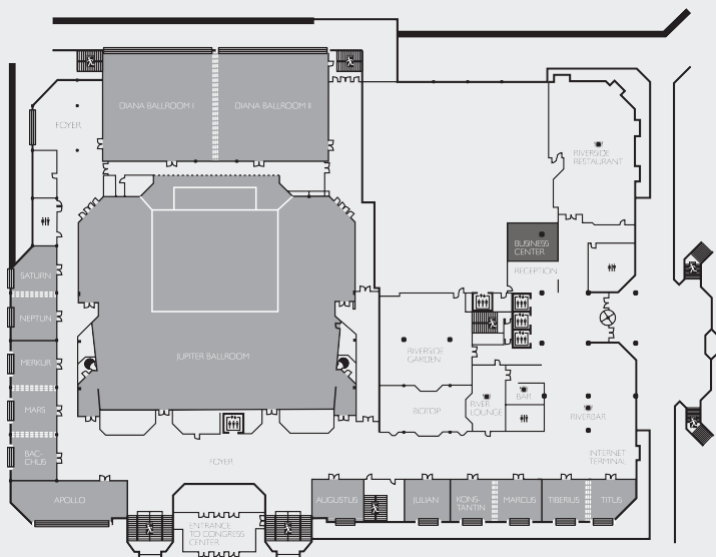

CAPACITY CHART

MEETING ROOMS	AREA M²	L	W	H	THEATRE	PARLIAMENT	U-SHAPE	RECEPTION	BANQUET	DAYLIGHT	
GROUND LEVEL											
Jupiter	1400	33.1	38.2	9.3	1500	900	-	1800	1000	NO	
Diana I	310	18	17.2	4.9	310	180	65	400	250	YES	
Diana II	310	18	17.2	4.9	310	180	65	400	250	YES	
Diana I + II	620	36.2	17.2	4.9	700	420	-	800	550	YES	
Jupiter + Diana I + II	2100	with dance floor and stage									YES
Titus	37	7.2	7.1	2.8	40	18	20	40	40	YES	
Tiberius	51	7.2	7.1	2.8	50	25	22	50	50	YES	
Titus + Tiberius	88	14.5	7.1	2.8	90	60	30	90	80	YES	
Konstantin	51	7.2	7.1	2.8	50	25	22	50	50	YES	
Markus	51	7.2	7.1	2.8	50	25	22	50	50	YES	
Markus + Konstantin	102	14.5	7.1	2.8	100	50	35	100	100	YES	
Julian	51	7.2	7.1	2.8	50	25	22	50	50	YES	
Augustus	50	7	7.1	2.8	50	25	20	50	40	YES	
Apollo	120	18.3	7.1	2.8	120	85	45	140	110	YES	
Bacchus	51	7.2	7.1	2.8	50	25	22	50	50	YES	
Mars	51	7.2	7.1	2.8	50	25	22	50	50	YES	
Merkur	51	7.2	7.1	2.8	50	25	22	50	50	YES	
Bacchus + Mars	102	14.5	7.1	2.8	100	50	35	100	100	YES	
Mars + Merkur	102	14.5	7.1	2.8	100	35	35	100	100	YES	
Bacchus + Mars + Merkur	153	22	7.1	2.8	160	80	65	150	150	YES	
Neptun	51	7.2	7.1	2.8	50	25	22	50	50	YES	
Saturn	37	7.2	7.1	2.8	40	18	20	40	40	YES	
Neptun + Saturn	90	14.5	7.1	2.8	90	40	30	90	80	YES	
BASEMENT											
Cerus	105	11.8	8.4	3.1	90	60	27	90	80	YES	
Venus	160	14.2	10.8	2.5	160	80	35	125	100	YES	

LEGEND

- Meeting Room or Ballroom
- Restrooms
- Escalator
- Elevator
- Food & Beverage Outlet
- Emergency Exit
- Stairway
- Window
- Moveable Partition

GROUND LEVEL