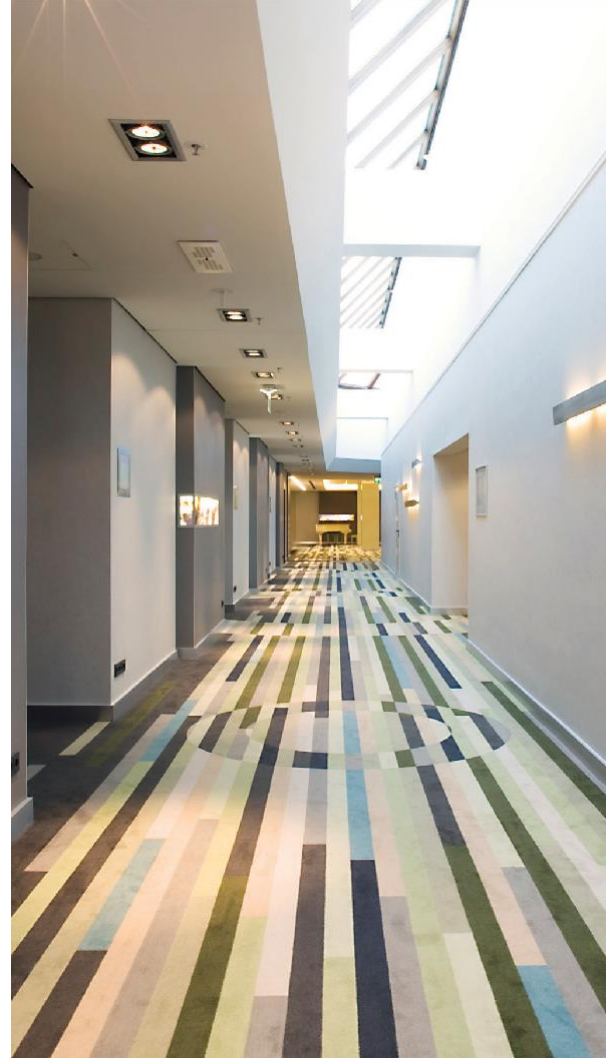

#### PLENTY OF INSPIRING SPACE TO WORK

With 4000 square metres of multifunctional, light, bright space there is more than enough space to work. We are one of the largest convention centres in the region - in fact you can even drive a car or van directly into the larger halls. Impressed? Your guests will be. We have all the facilities you need for a successful event from state-of-the-art lighting and sound equipment, delicious catering options and a dedicated meeting specialist. Be it for eight guests or 2,500 participants, in the 14 conference rooms and two convention halls and ballrooms you'll find the right space for any type of convention, banquet, presentation, stage show or even television production.

#### CROWNE PLAZA DÜSSELDORF - NEUSS HIGHLIGHTS

- Centrally located first class hotel
- 246 beautiful and contemporary rooms and suites
- Scenic views across River Rhine to Düsseldorf
- Air conditioning
- 14 km from Düsseldorf International Airport,
- Airport transfers
- In-house restaurant and bar
- Professional conference, meeting and event facilities spanning a total of 4000 square meters
- Wireless internet
- RiverSpa, fitness, wellness, indoor pool
- 24-hour in room dining
- Laundry service
- Exchange service
- 650 parking spaces, 35 indoor parking spaces