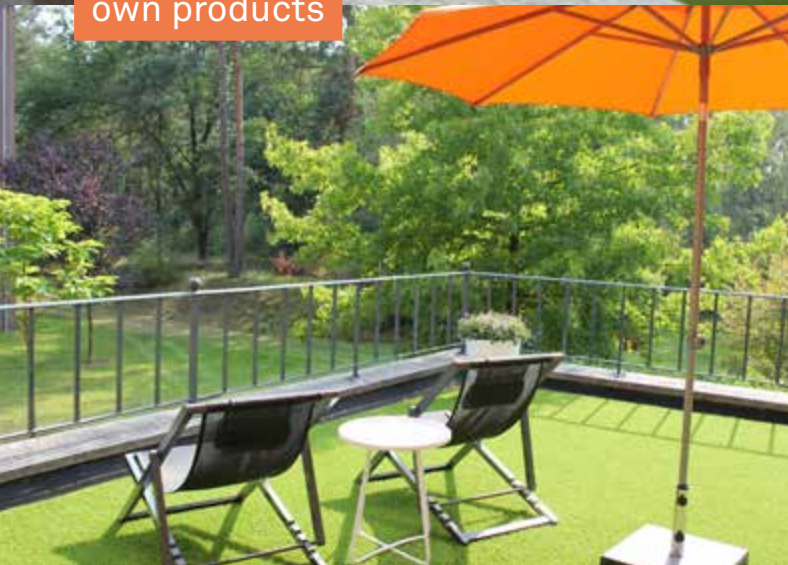

Enjoy our
own products