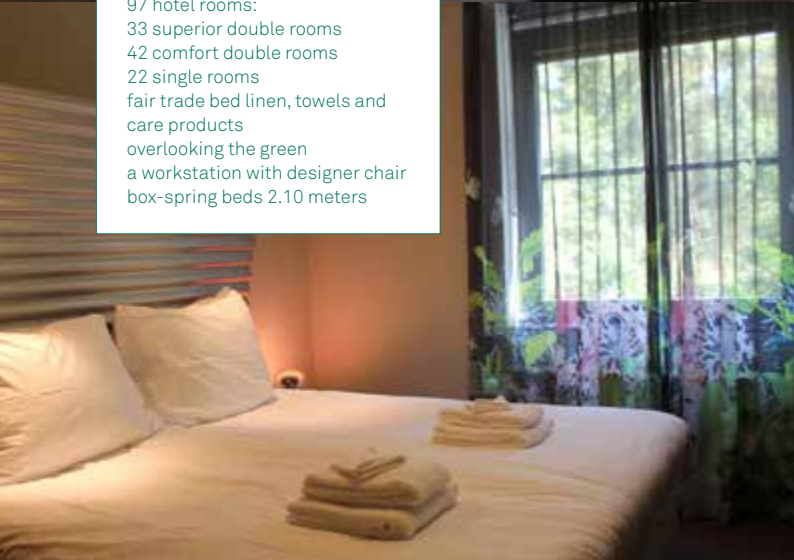

#### FACTS

97 hotel rooms:  
33 superior double rooms  
42 comfort double rooms  
22 single rooms  
fair trade bed linen, towels and  
care products  
overlooking the green  
a workstation with designer chair  
box-spring beds 2.10 meters