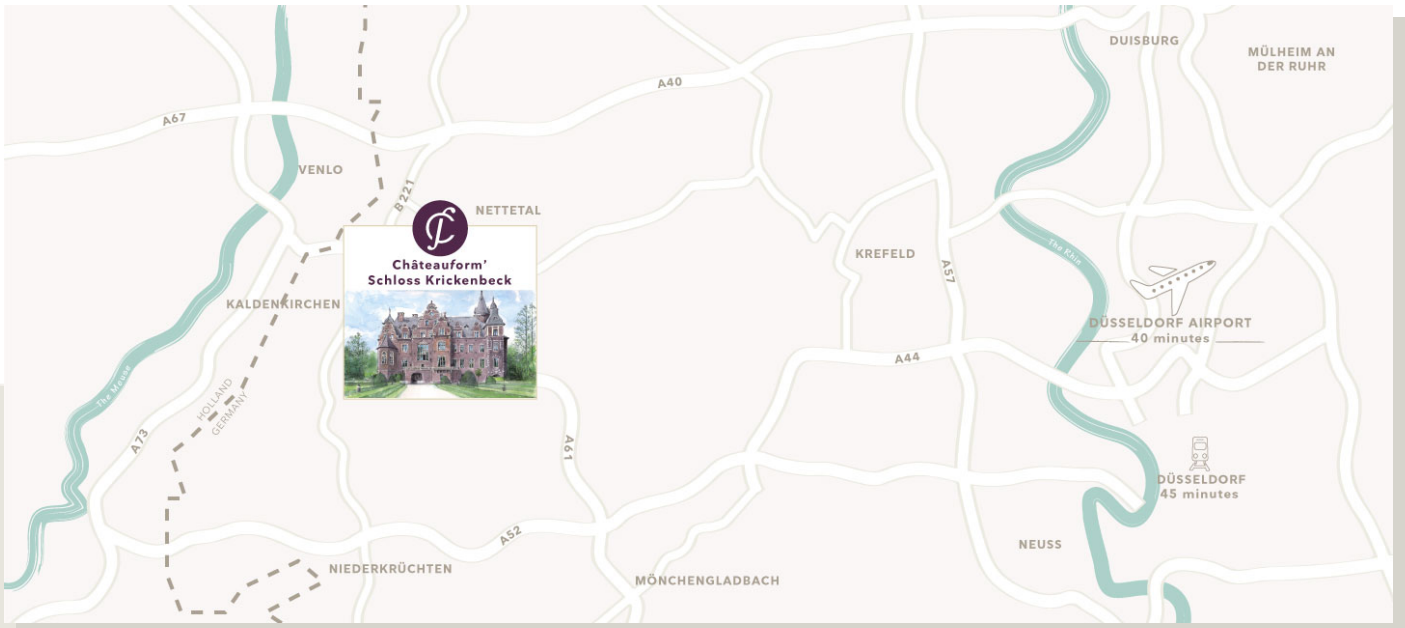

Focus on ...
accesses

By car
60 mins from Cologne/Bonn Airport

By train
45 minutes from Düsseldorf station

By plane
40 minutes from Düsseldorf Airport
60 minutes from Köln/Bonn Airport

The home of seminars
Châteauform'
Schloss Krickenbeck

Address
Schloss Krickenbeck
Poelvenn
41334
Nettetal

Download the map