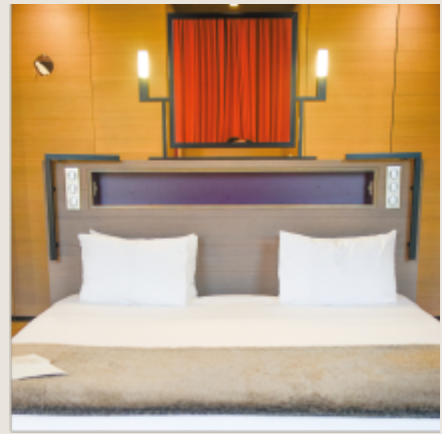

The magic of meetings in the countryside