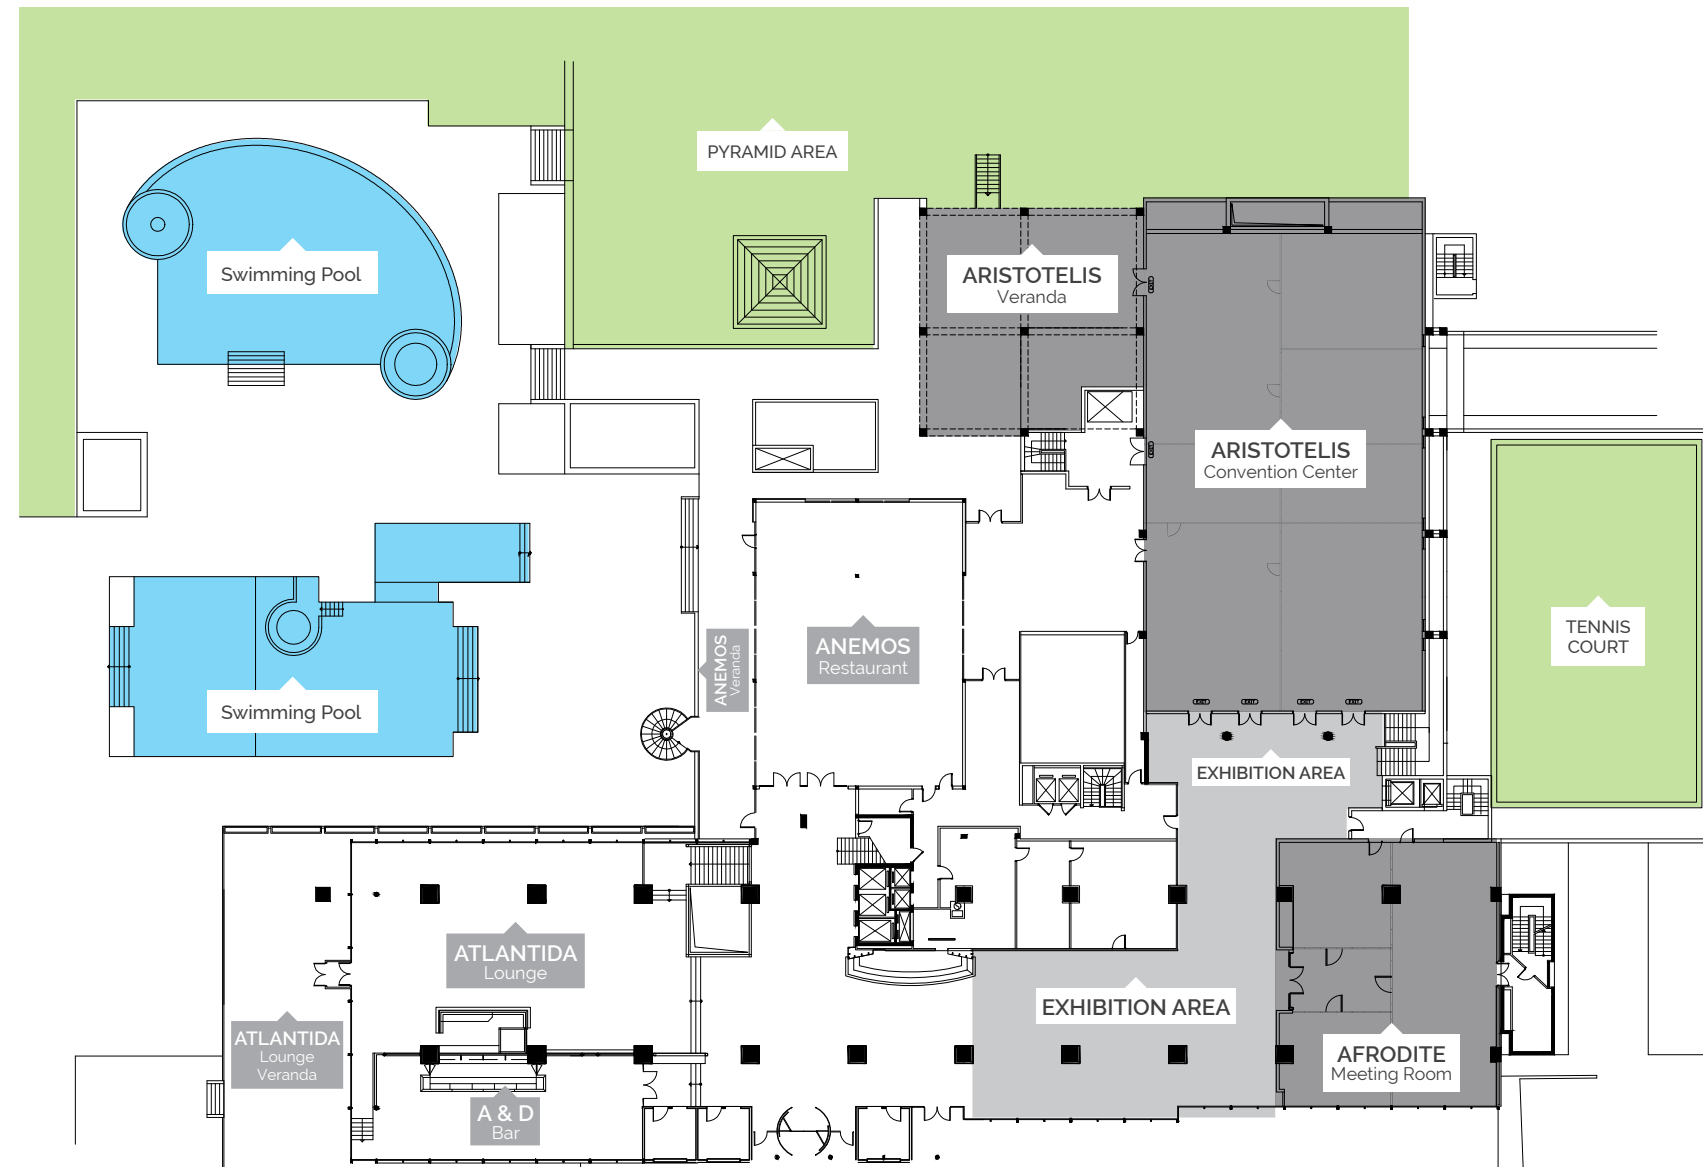

LOBBY FLOOR

Total Floor Capacity: 2.430 m² / 2.906 yd²

ARISTOTELIS CONVENTION CENTER

ARISTOTELIS PLENARY ROOM

- ◆ Total Room Capacity in Theater Style: 1.200 delegates
- ◆ Can be split in 5 smaller meeting rooms