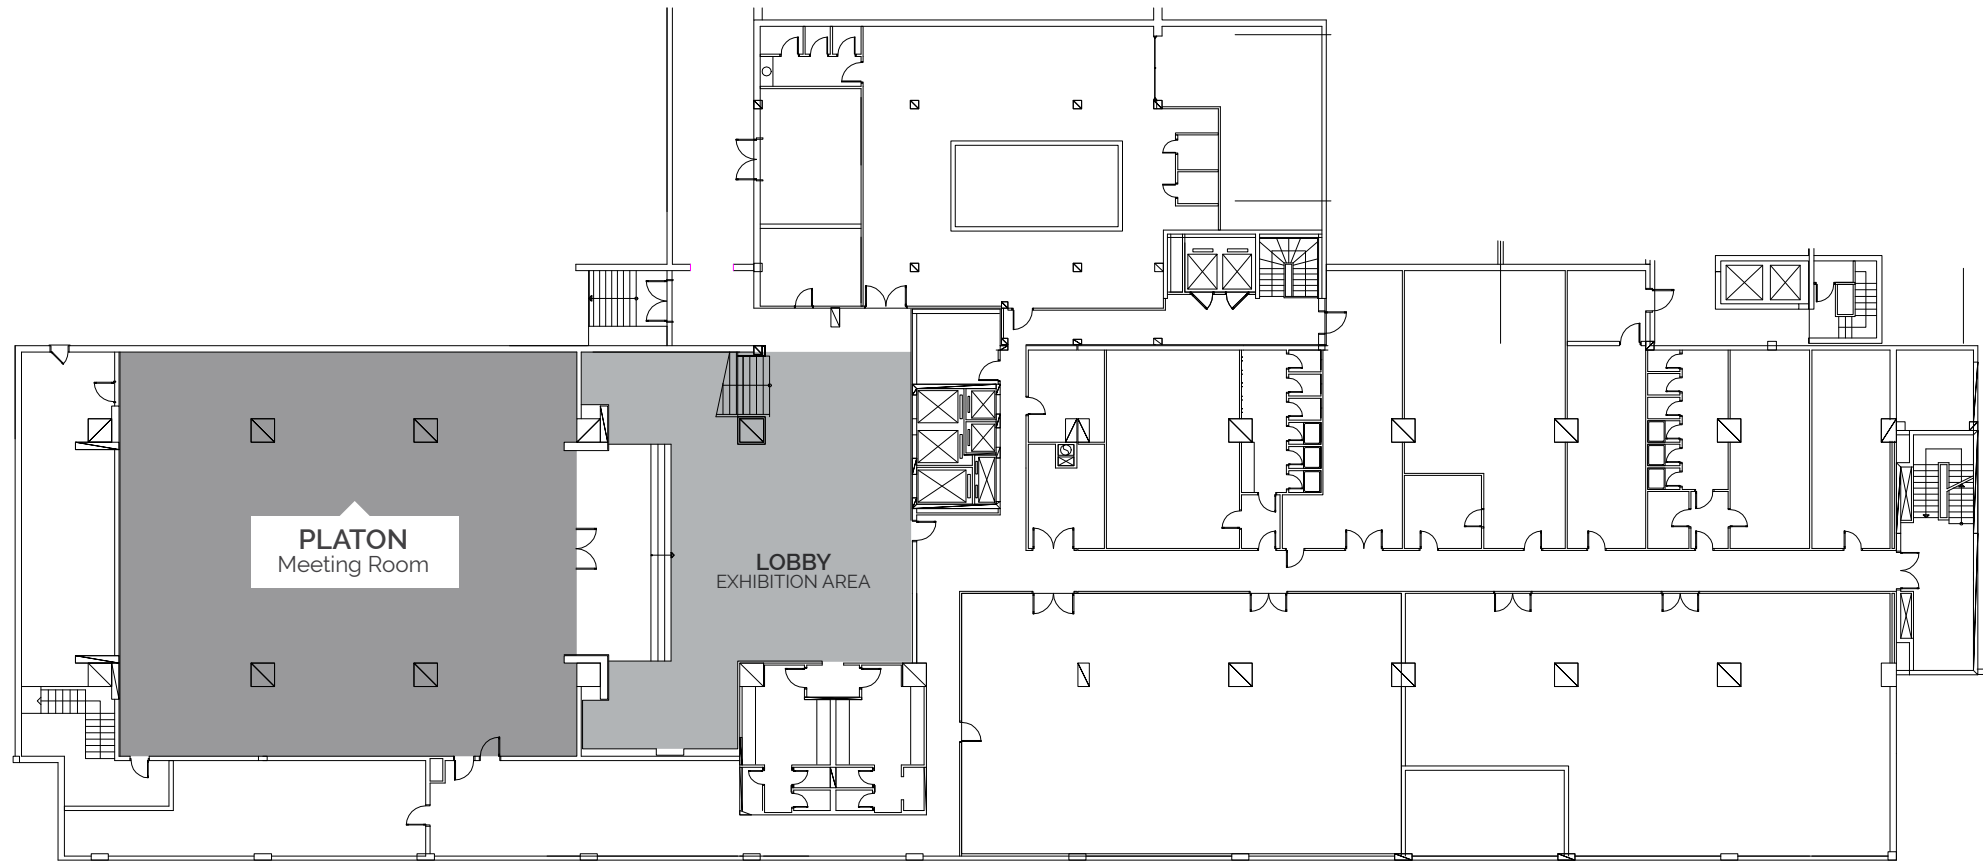

LOWER GROUND FLOOR

Total Floor Capacity: 625 m² / 747 yd²