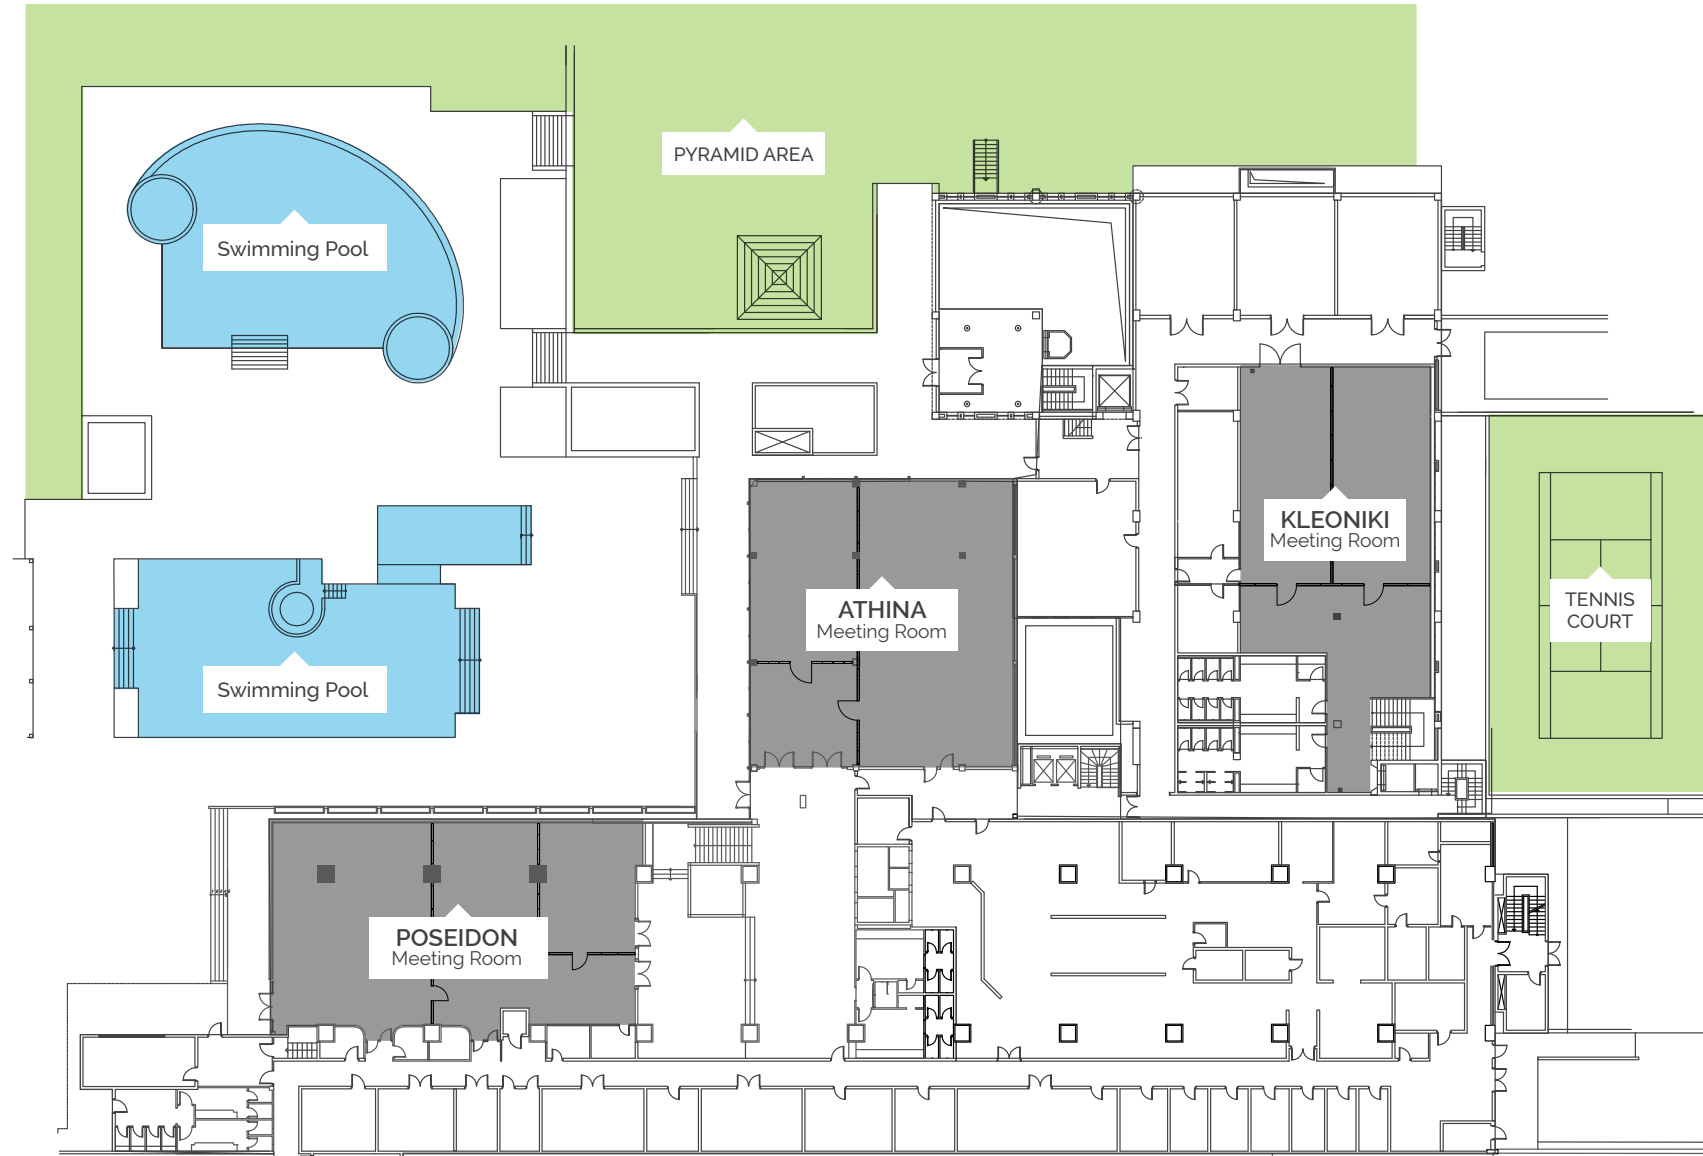

ARISTOTELIS CONVENTION CENTER

- ◆ Total Room Capacity in Cocktail Style: 1.200 delegates

ARISTOTELIS OUTDOOR VERANDA

- ◆ Total Room Capacity in Cocktail Style: 250 delegates

AFRODITE MEETING ROOM

APHRODITE A+B+C MEETING ROOM

- ◆ Total Room Capacity in Theater Style: 200 delegates
- ◆ Total Room Capacity in Cocktail Style: 200 delegates
- ◆ Total Room Capacity in Banquet Style: 160 delegates

GROUND FLOOR

Total Capacity in all Meeting Rooms: 1.210 m² / 1.447 yd²