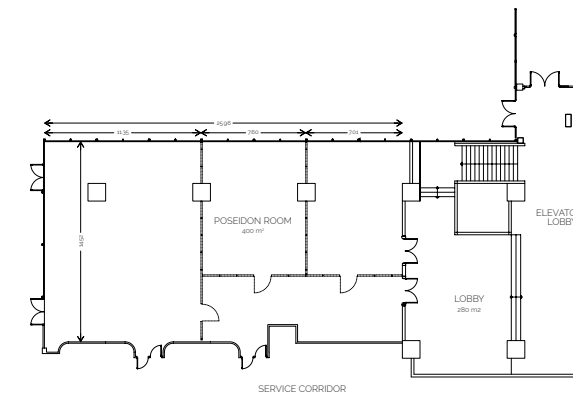

POSEIDON A+B+C MEETING ROOM

- Total Room Capacity in Theater Style: 300 delegates
- Total Room Capacity in Cocktail Style: 350 delegates
- Total Room Capacity in Banquet Style: 280 delegates