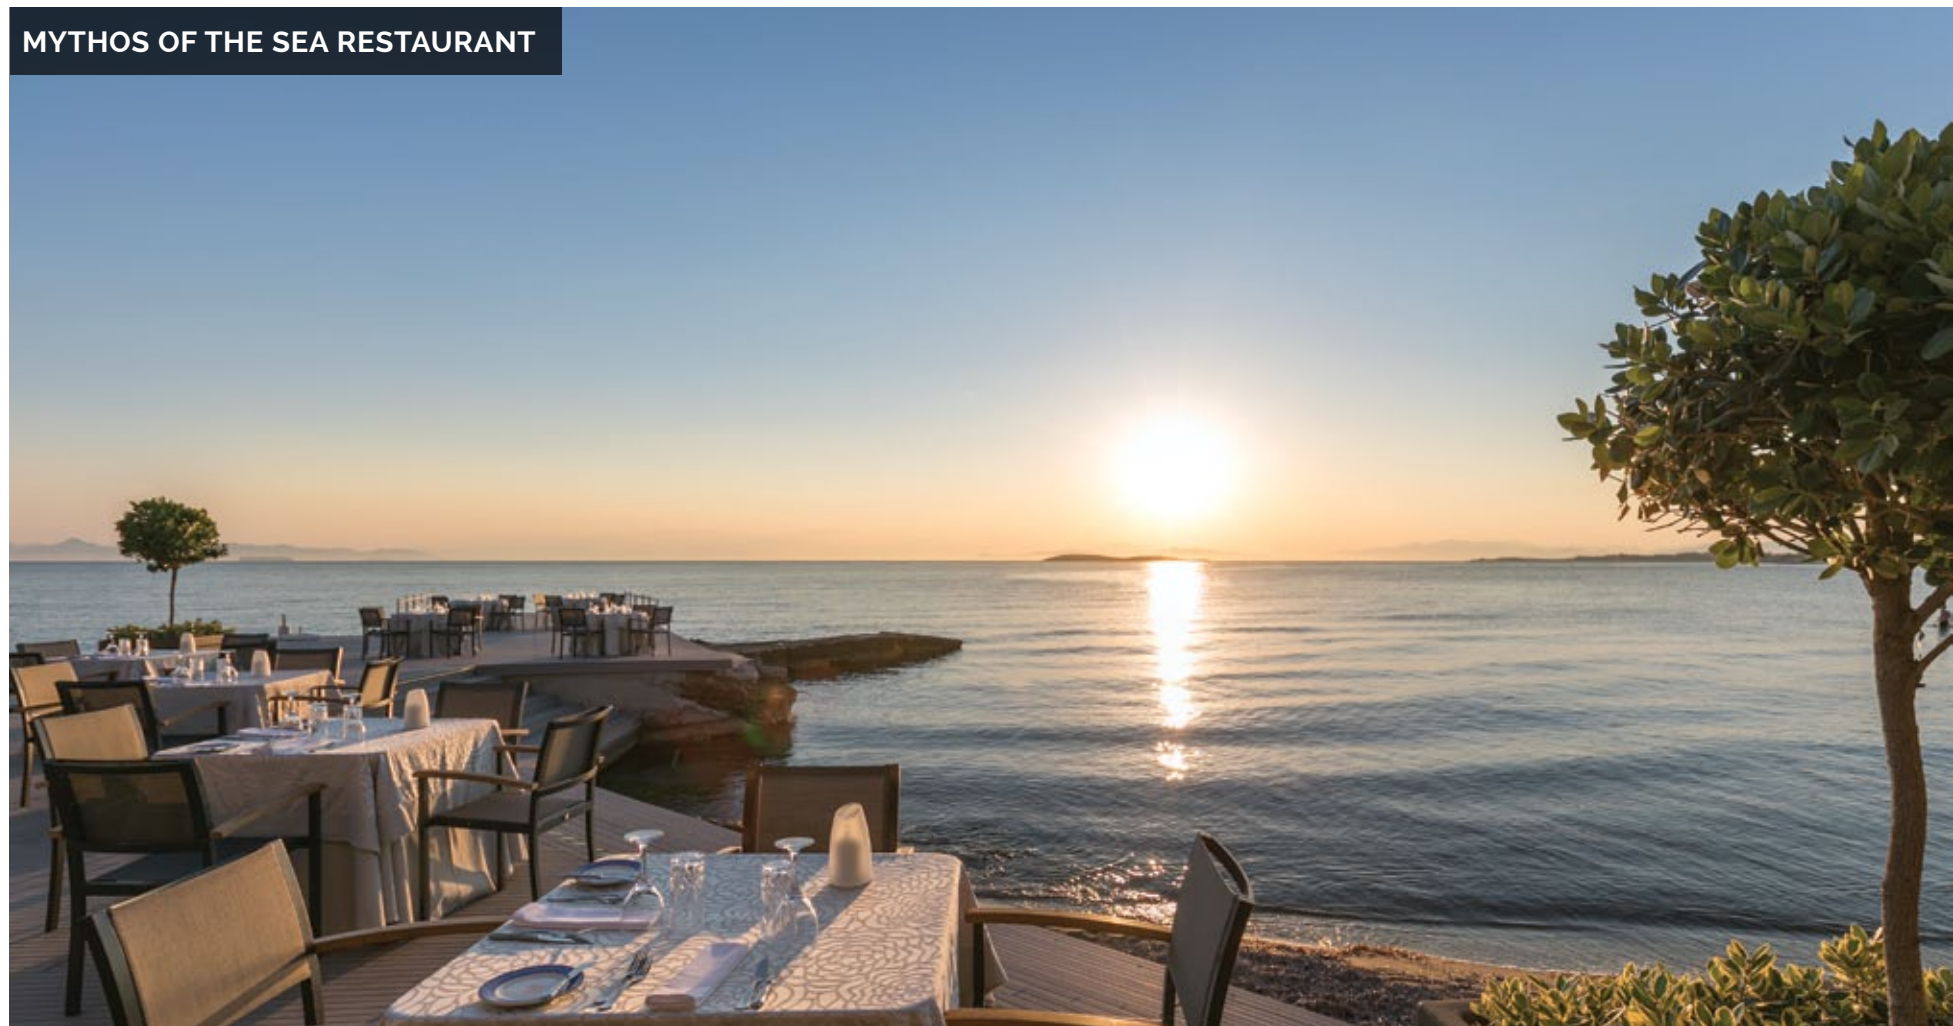

RESTAURANTS & BARS

The hotel offers 4 restaurants each with its own personality. One should not miss breakfast at Anemos terrace offering apart from a great variety of servings, a panoramic view of the hotels swimming pools and gardens.

Finally as far dinner is concerned we suggest a return to the roots of Mediterranean cuisine. Mythos of the Sea Restaurant, just opposite from the main building, offers beautiful bay view's to the Saronic Gulf and a definitely mind blowing sunset.

MYTHOS OF THE SEA RESTAURANT