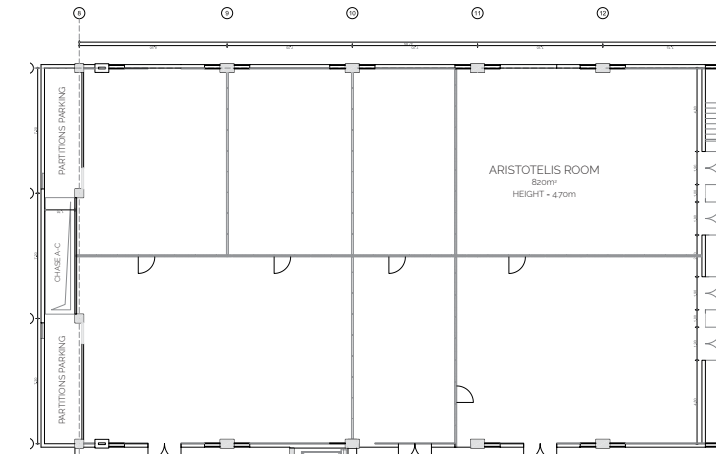

ARISTOTELIS OUTDOOR VERANDA

- Total Room Capacity in Cocktail Style: 250 delegates