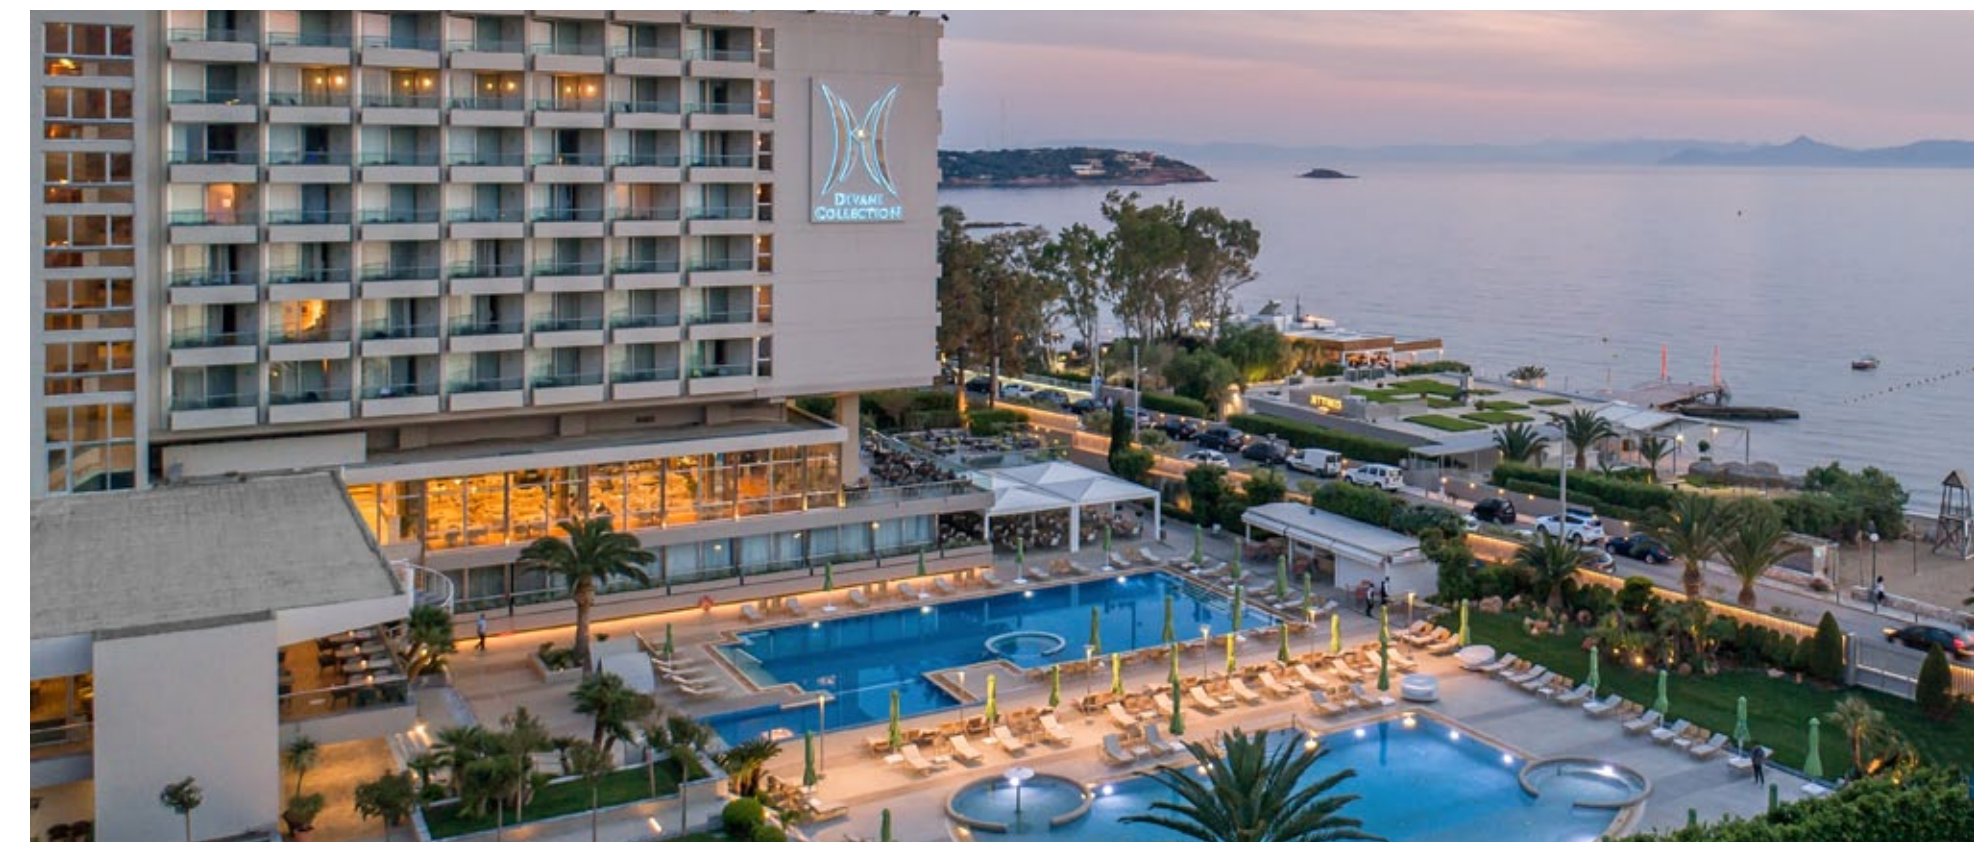

LOCATION

Divani Apollon Palace & Thalasso is a proud member of the Leading Hotels of the World and has also been awarded the five star diamond award for its excellence in service.

This is a beautiful hotel situated in the exclusive area of Vouliagmeni. Guests enjoy beautiful bay views, the pleasure of our private beach and our award winning SPA.

The hotel is located 25' drive from Athens International Airport and just 30' drive from the city center of Athens.