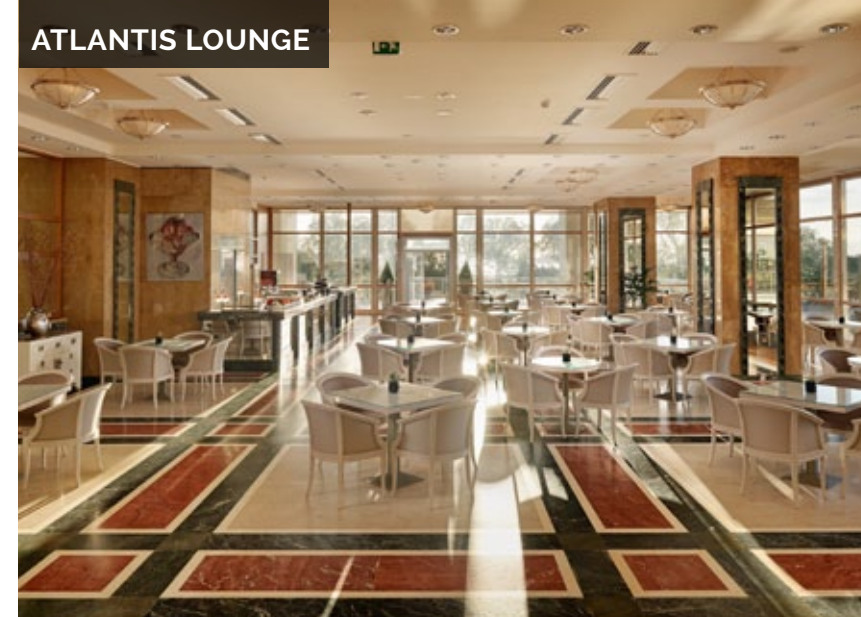

ATLANTIS LOUNGE