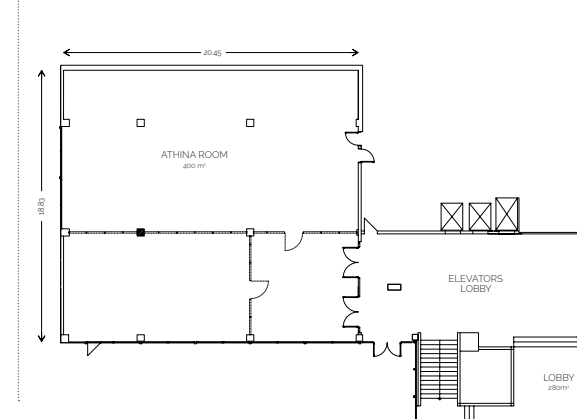

- ◆ Total Room Capacity in Theater Style: 200 delegates
- ◆ Total Room Capacity in Cocktail Style: 200 delegates
- ◆ Total Room Capacity in Banquet Style: 160 delegates

GROUND FLOOR

Total Capacity in all Meeting Rooms: 1.210 m² / 1.447 yd²

POSEIDON A+B+C MEETING ROOM

POSEIDON A+B+C MEETING ROOM

- ◆ Total Room Capacity in Theater Style: 300 delegates
- ◆ Total Room Capacity in Cocktail Style: 350 delegates
- ◆ Total Room Capacity in Banquet Style: 280 delegates

ATHINA A+B MEETING ROOM

ATHINA A+B MEETING ROOM

- ◆ Total Room Capacity in Theater Style: 220 delegates
- ◆ Total Room Capacity in Cocktail Style: 350 delegates
- ◆ Total Room Capacity in Banquet Style: 250 delegates