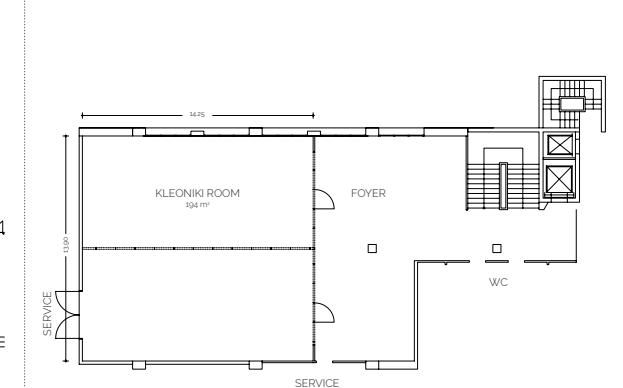

KLEONIKI A+B MEETING ROOM

- Total Room Capacity in Theater Style: 220 delegates
- Total Room Capacity in Cocktail Style: 300 delegates
- Total Room Capacity in Banquet Style: 160 delegates