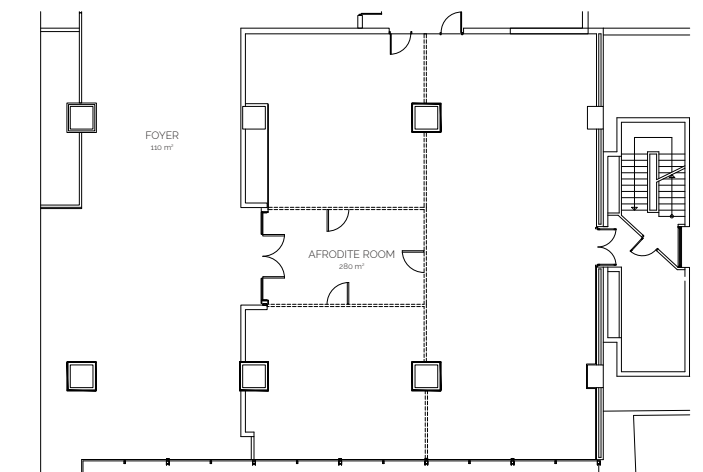

LOBBY FLOOR

Total Floor Capacity: 2.430 m² / 2.906 yd²

ARISTOTELIS CONVENTION CENTER

ARISTOTELIS PLENARY ROOM

- ◆ Total Room Capacity in Theater Style: 1.200 delegates
- ◆ Can be split in 5 smaller meeting rooms

ARISTOTELIS CONVENTION CENTER

- ◆ Total Room Capacity in Cocktail Style: 1.200 delegates

ARISTOTELIS OUTDOOR VERANDA

- ◆ Total Room Capacity in Cocktail Style: 250 delegates

AFRODITE MEETING ROOM

APHRODITE A+B+C MEETING ROOM

- ◆ Total Room Capacity in Theater Style: 200 delegates
- ◆ Total Room Capacity in Cocktail Style: 200 delegates
- ◆ Total Room Capacity in Banquet Style: 160 delegates

GROUND FLOOR

Total Capacity in all Meeting Rooms: 1.210 m² / 1.447 yd²