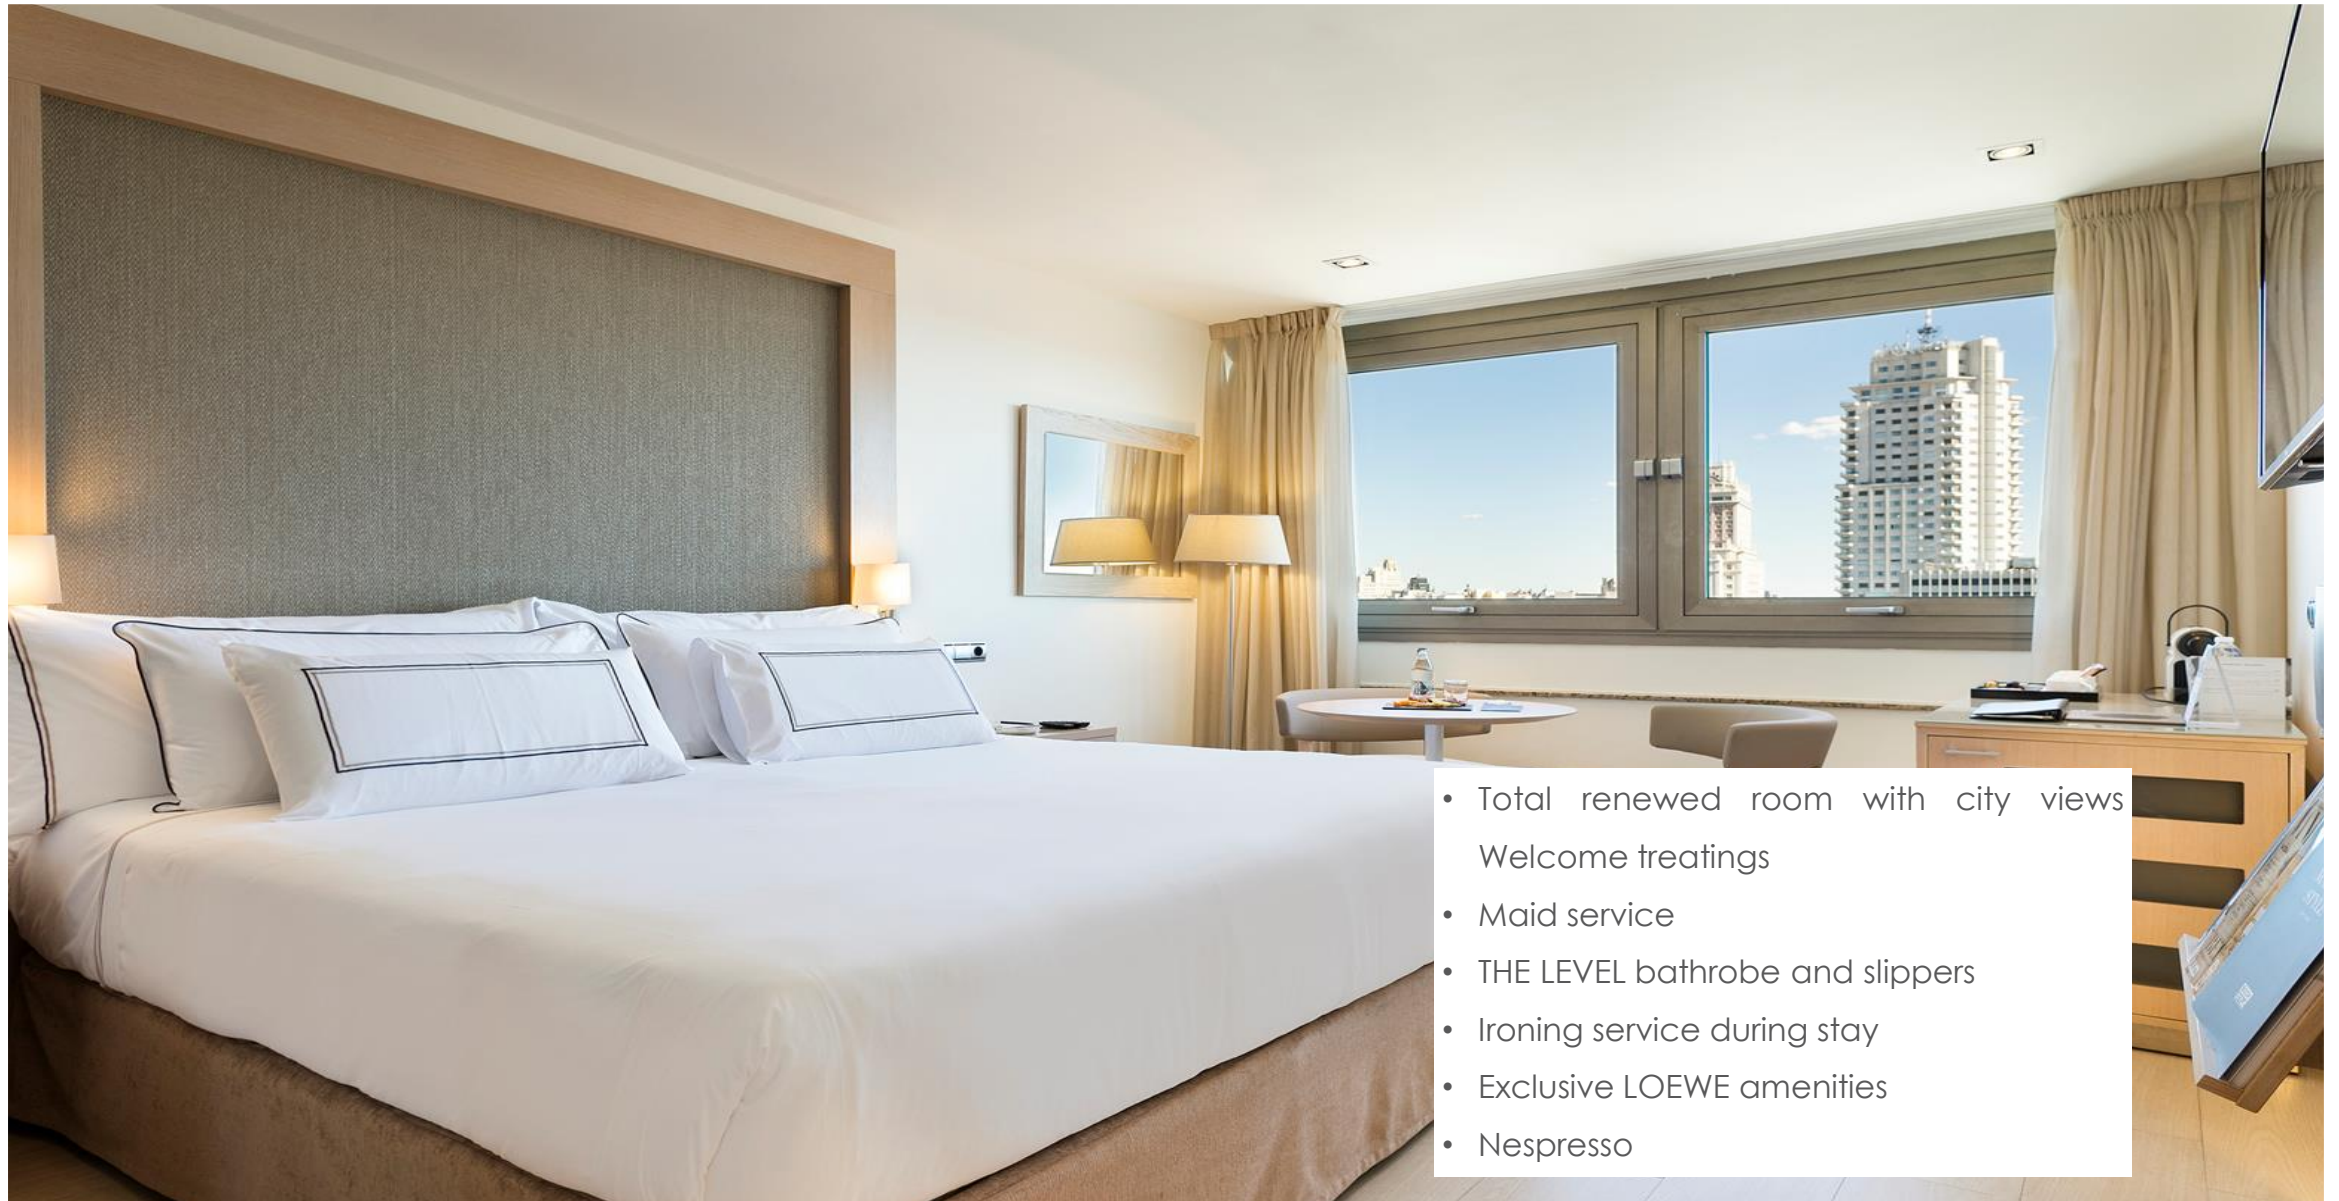

# THE LEVEL

Feel special is easy when every detail is made just for you.

Discover privilege hotel areas with exclusive rooms and a personalized service that will make your stay an unforgettable experience.

The staff of The Level will always offer you a luxury service, meeting any of your needs during your stay at the hotel. Exclusive reception with VIP Check-in. You will find renewed rooms and a whole new image of the lounge area.

## THE LEVEL ROOM

- Total renewed room with city views
- Welcome treatments
- Maid service
- THE LEVEL bathrobe and slippers
- Ironing service during stay
- Exclusive LOEWE amenities
- Nespresso

## GRAND PREMIUM ROOM

- Welcome treatings
- Maid service
- THE LEVEL bathrobe and slippers
- Ironing service during your stay
- Exclusive LOEWE amenities
- Nespresso