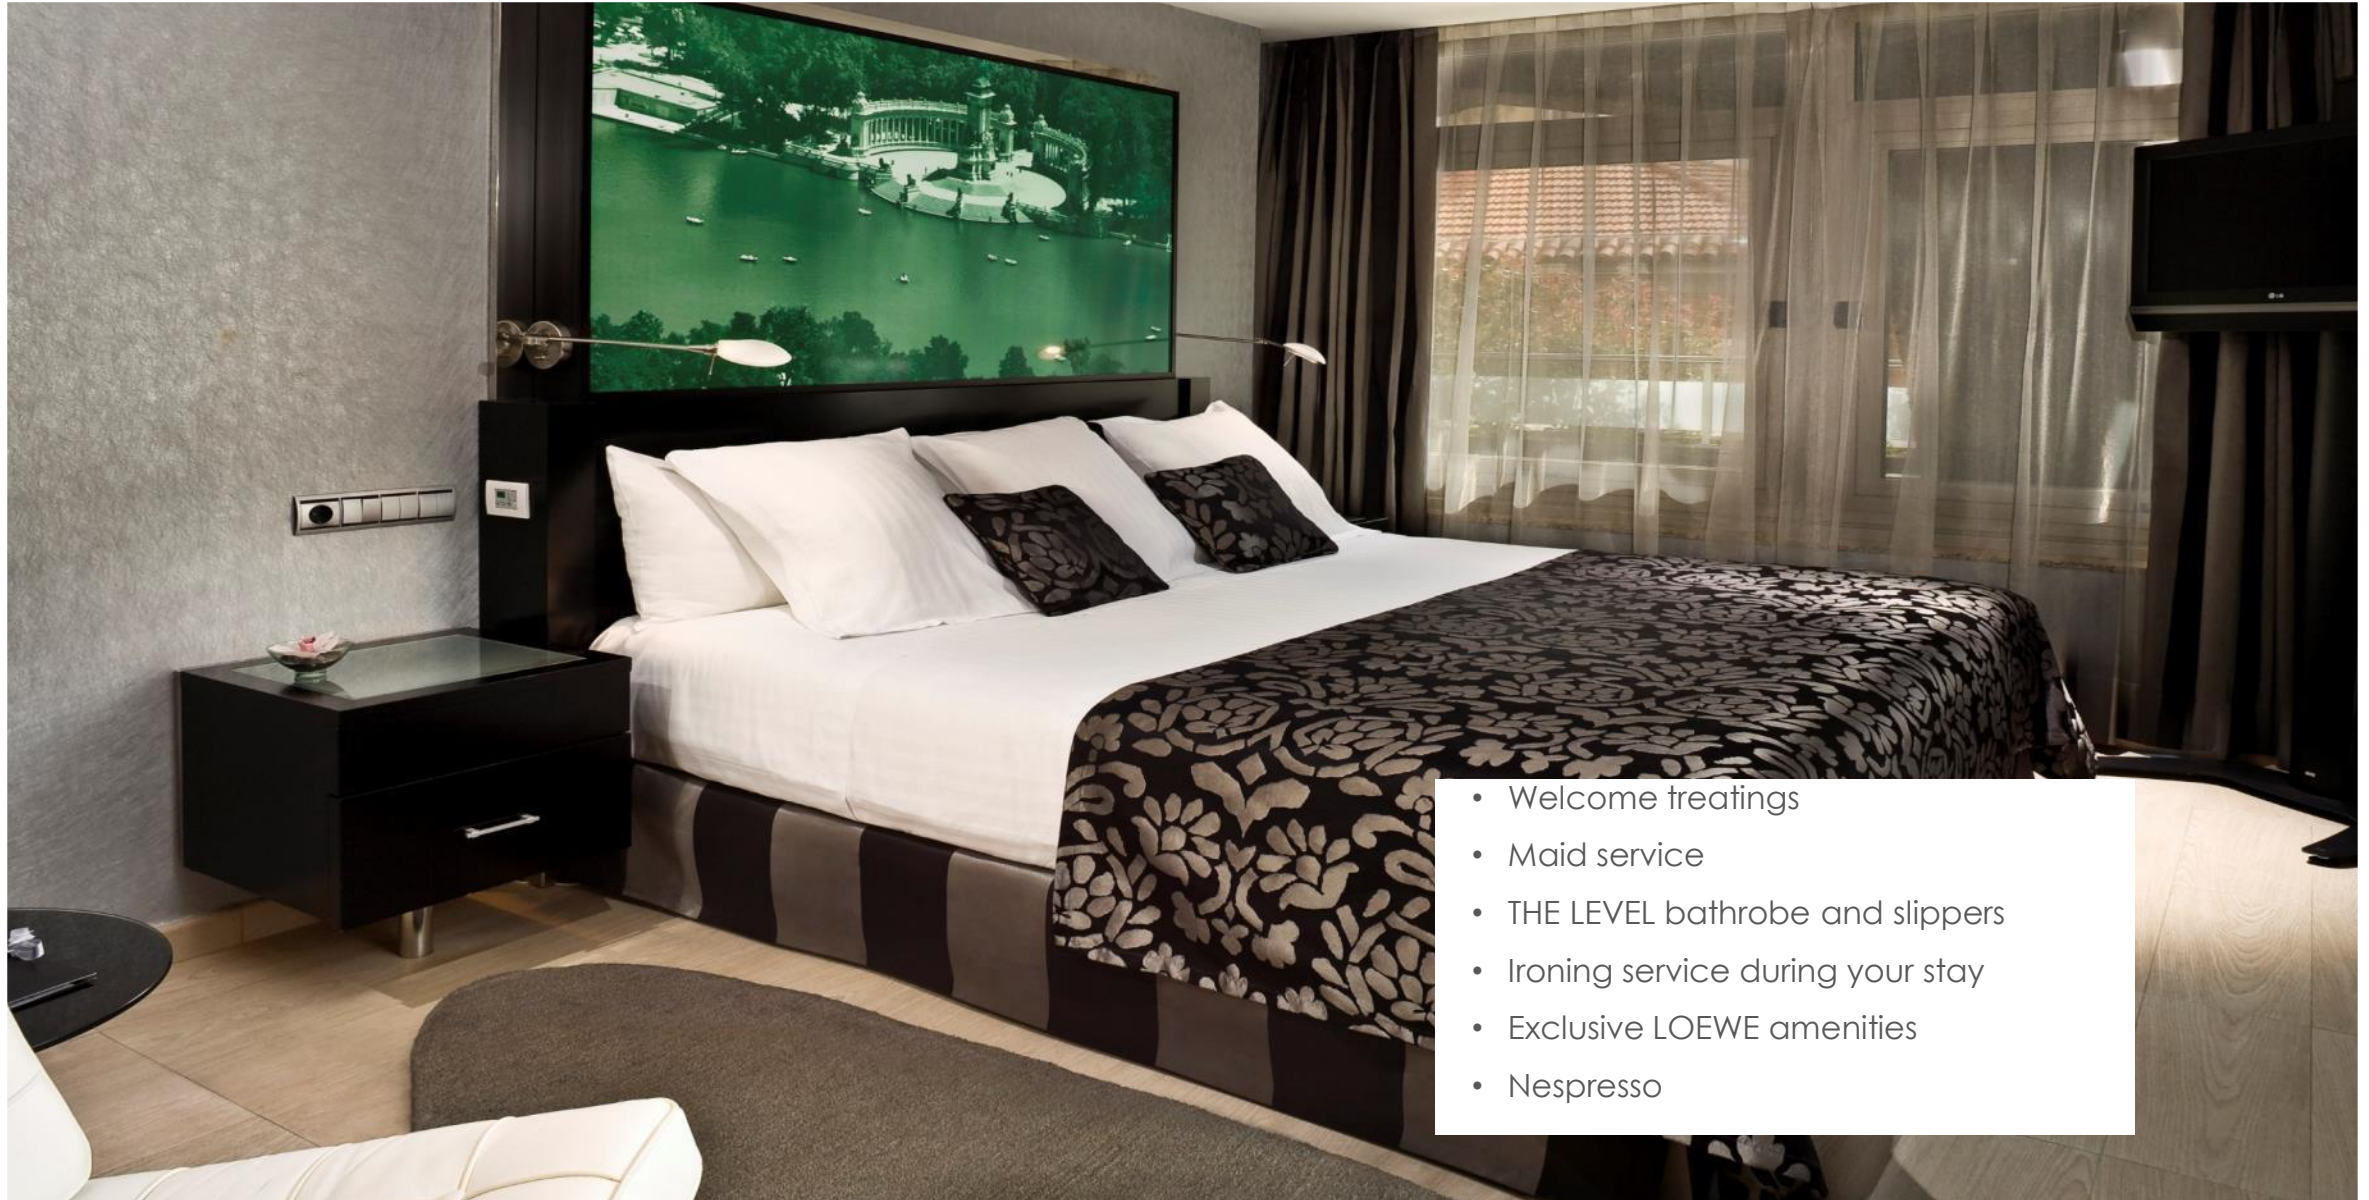

## THE LEVEL ROOM

- Total renewed room with city views
- Welcome treatments
- Maid service
- THE LEVEL bathrobe and slippers
- Ironing service during stay
- Exclusive LOEWE amenities
- Nespresso

## GRAND PREMIUM ROOM

- Welcome treatings
- Maid service
- THE LEVEL bathrobe and slippers
- Ironing service during your stay
- Exclusive LOEWE amenities
- Nespresso

## SUITE THE LEVEL

- Welcome treatings
- Maid service
- THE LEVEL bathrobe and slippers
- Ironing service during your stay
- Exclusive LOEWE amenities
- Nespresso

## SUITE PRINCESA THE LEVEL

- Welcome treatings
- Maid service
- THE LEVEL bathrobe and slippers
- Ironing service during your stay
- Exclusive LOEWE amenities
- Nespresso