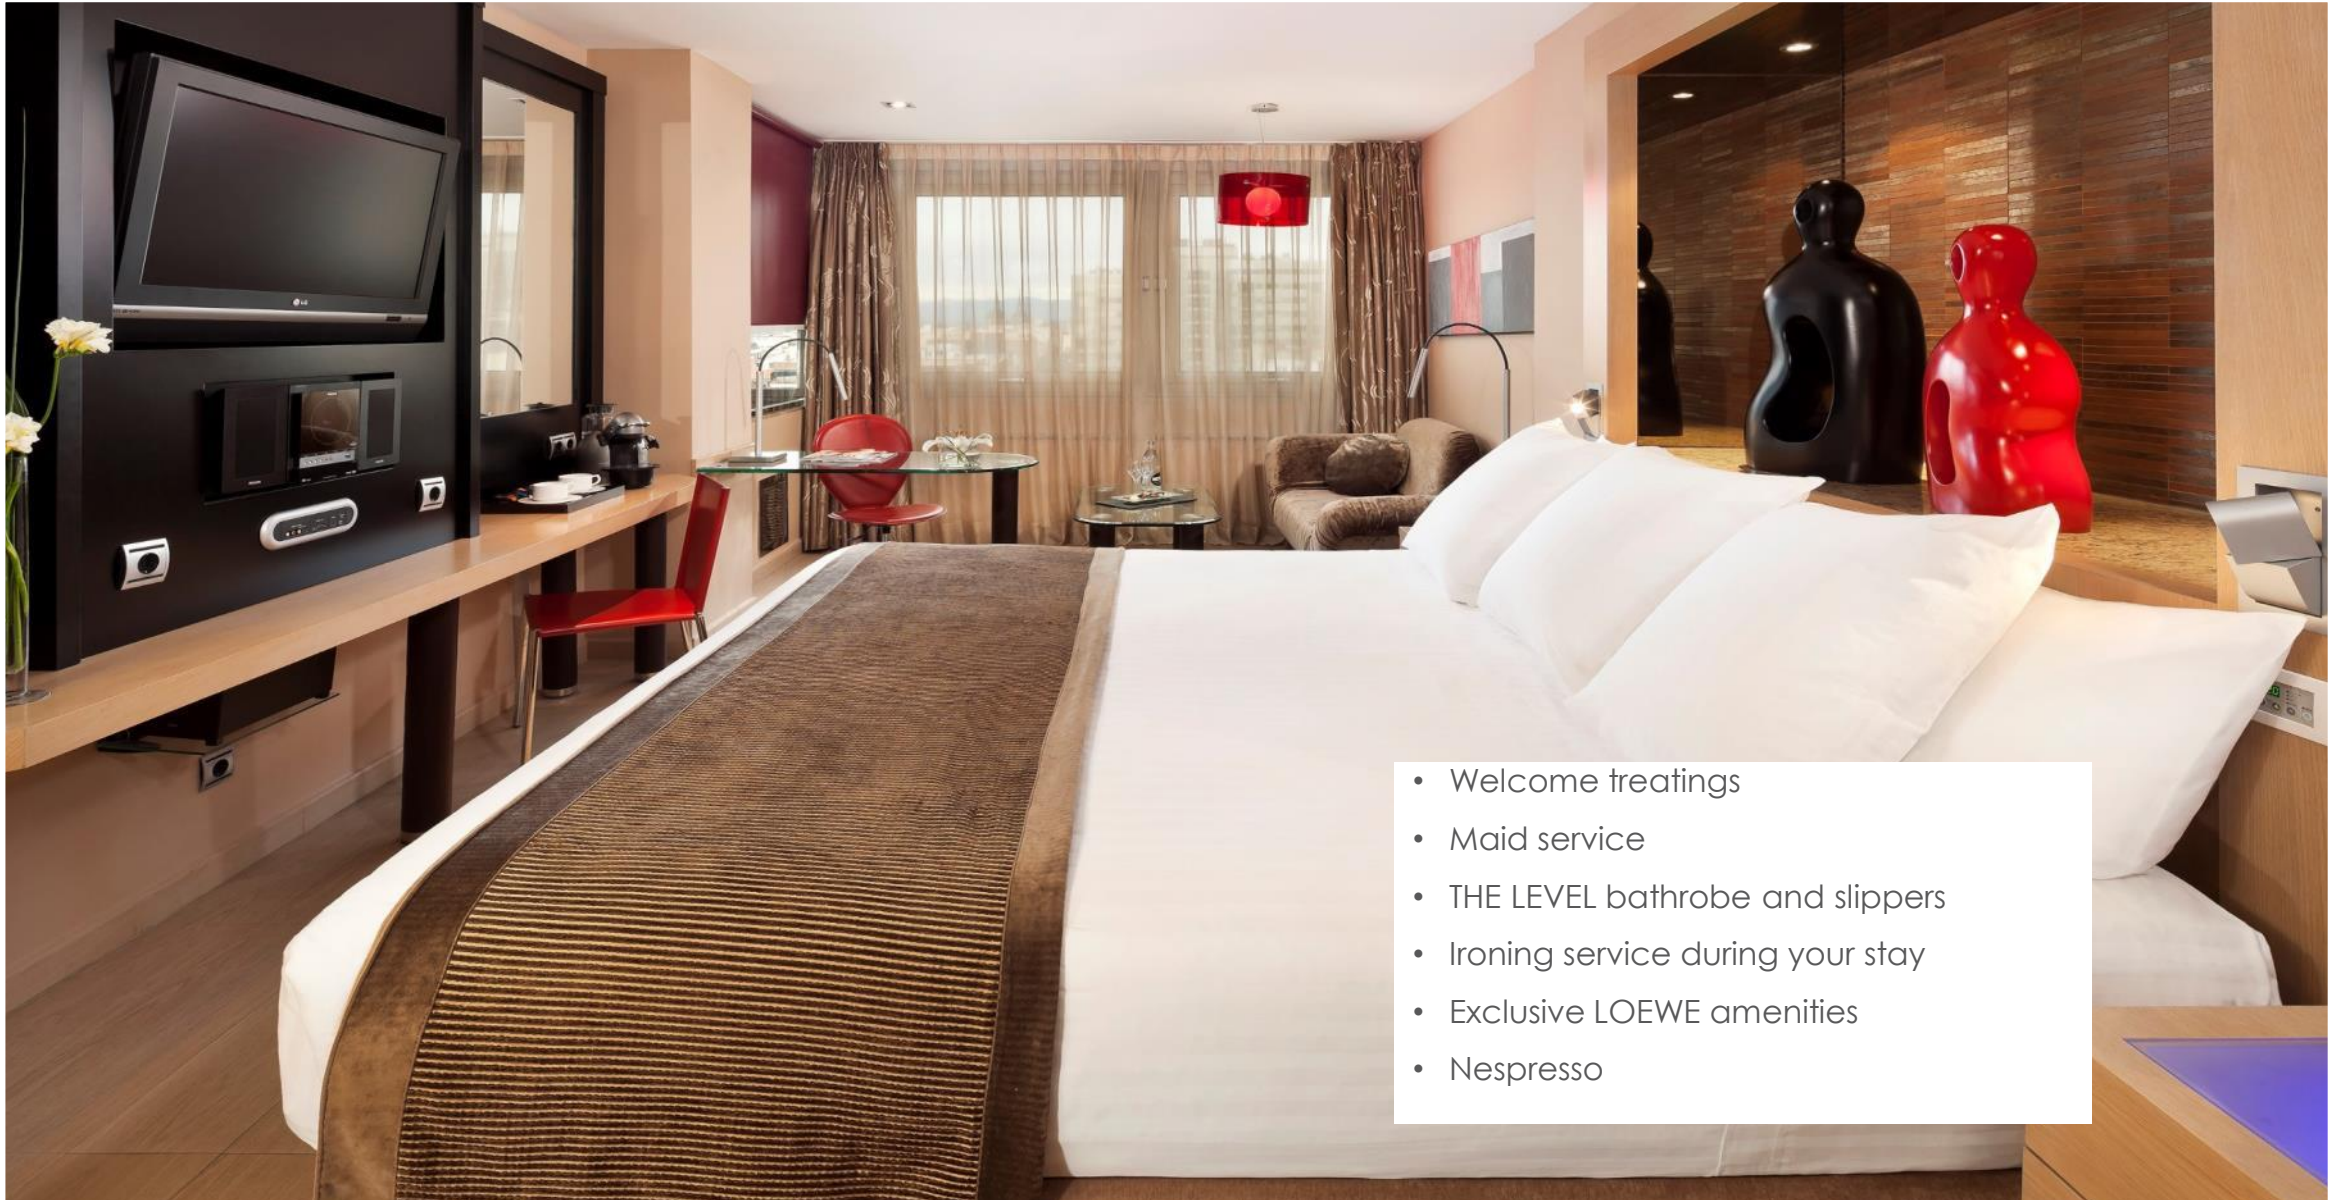

# THE LEVEL

Feel special is easy when every detail is made just for you.

Discover privilege hotel areas with exclusive rooms and a personalized service that will make your stay an unforgettable experience.

The staff of The Level will always offer you a luxury service, meeting any of your needs during your stay at the hotel. Exclusive reception with VIP Check-in. You will find renewed rooms and a whole new image of the lounge area.

## THE LEVEL ROOM

- Total renewed room with city views
- Welcome treatments
- Maid service
- THE LEVEL bathrobe and slippers
- Ironing service during stay
- Exclusive LOEWE amenities
- Nespresso

## GRAND PREMIUM ROOM

- Welcome treatings
- Maid service
- THE LEVEL bathrobe and slippers
- Ironing service during your stay
- Exclusive LOEWE amenities
- Nespresso