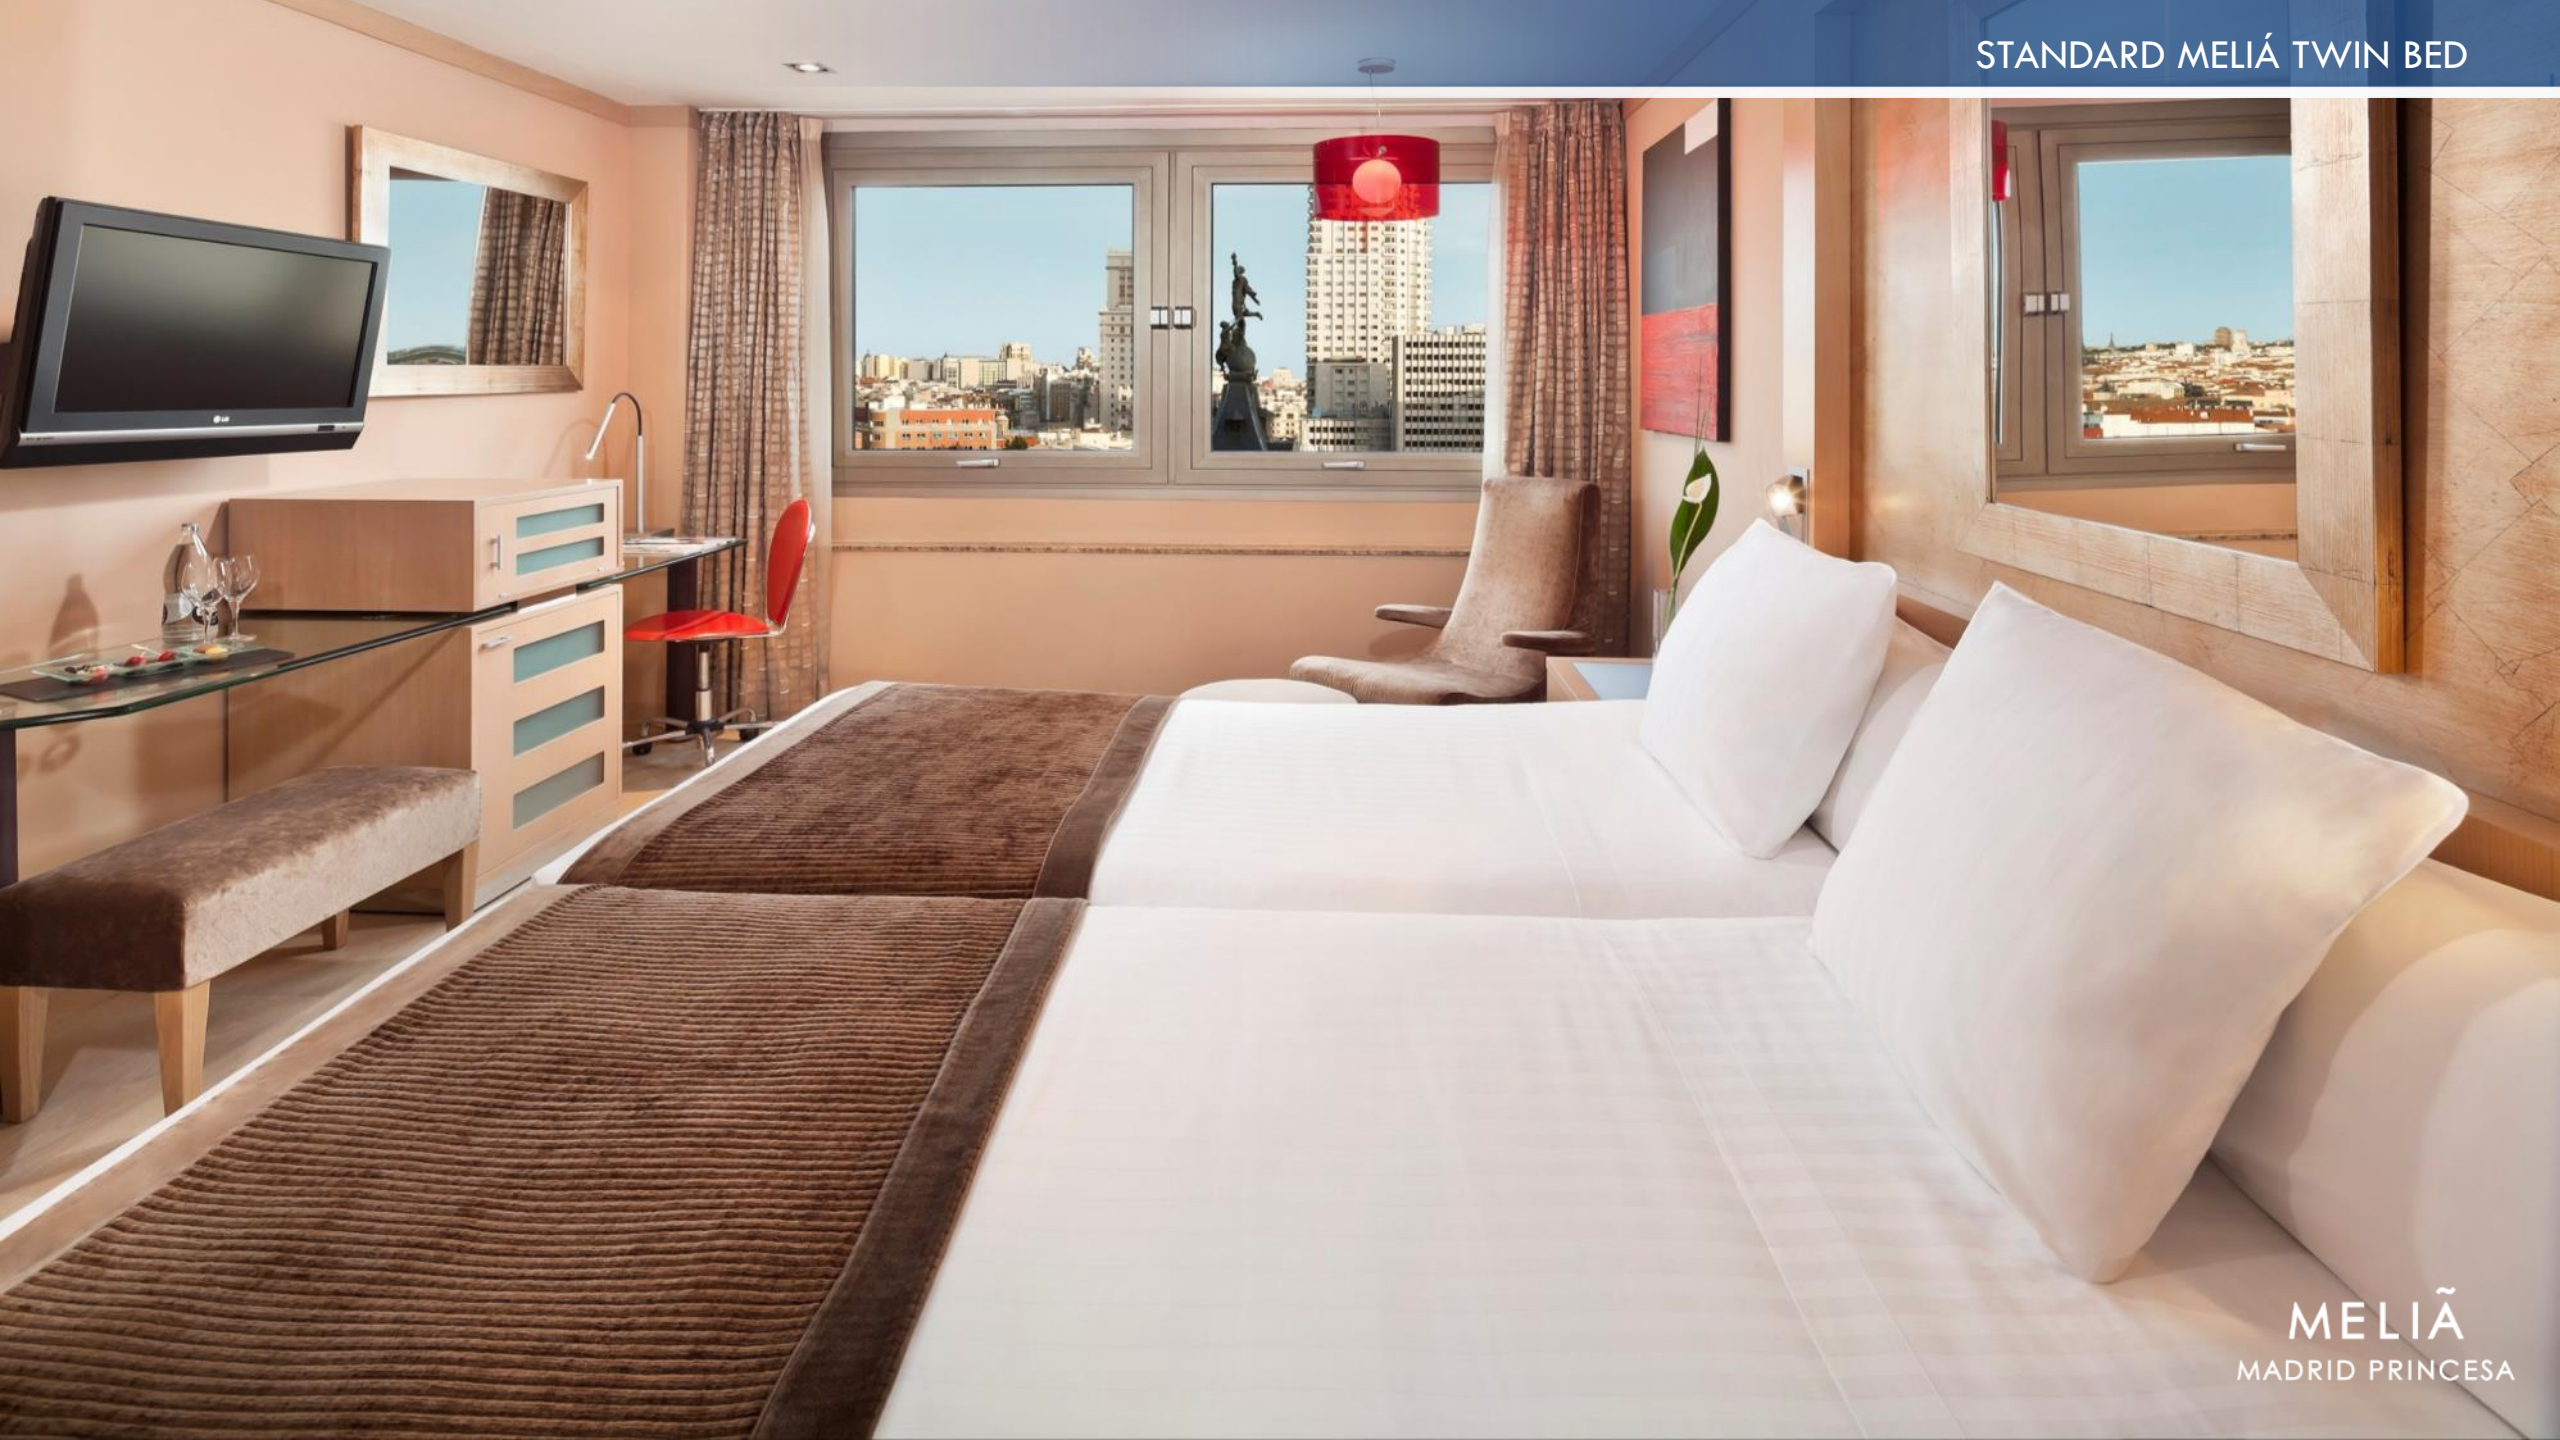

## LUXURY AND SERVICE

Turned into an emblem of the city, Meliá Madrid Princesa is a luxury hotel with an elegant and vanguardist interior design trend. Completely renewed, the Meliá Madrid Princesa hotel is the perfect option for business and leisure trips, thanks to its excellent location in the noble heart of Madrid, its equipped and comfortable facilities and the quality of its services.

# THE LEVEL

Feel special is easy when every detail is made just for you.

Discover privilege hotel areas with exclusive rooms and a personalized service that will make your stay an unforgettable experience.

## THE LEVEL ROOM

- Total renewed room with city views
- Welcome treatments
- Maid service
- THE LEVEL bathrobe and slippers
- Ironing service during stay
- Exclusive LOEWE amenities
- Nespresso