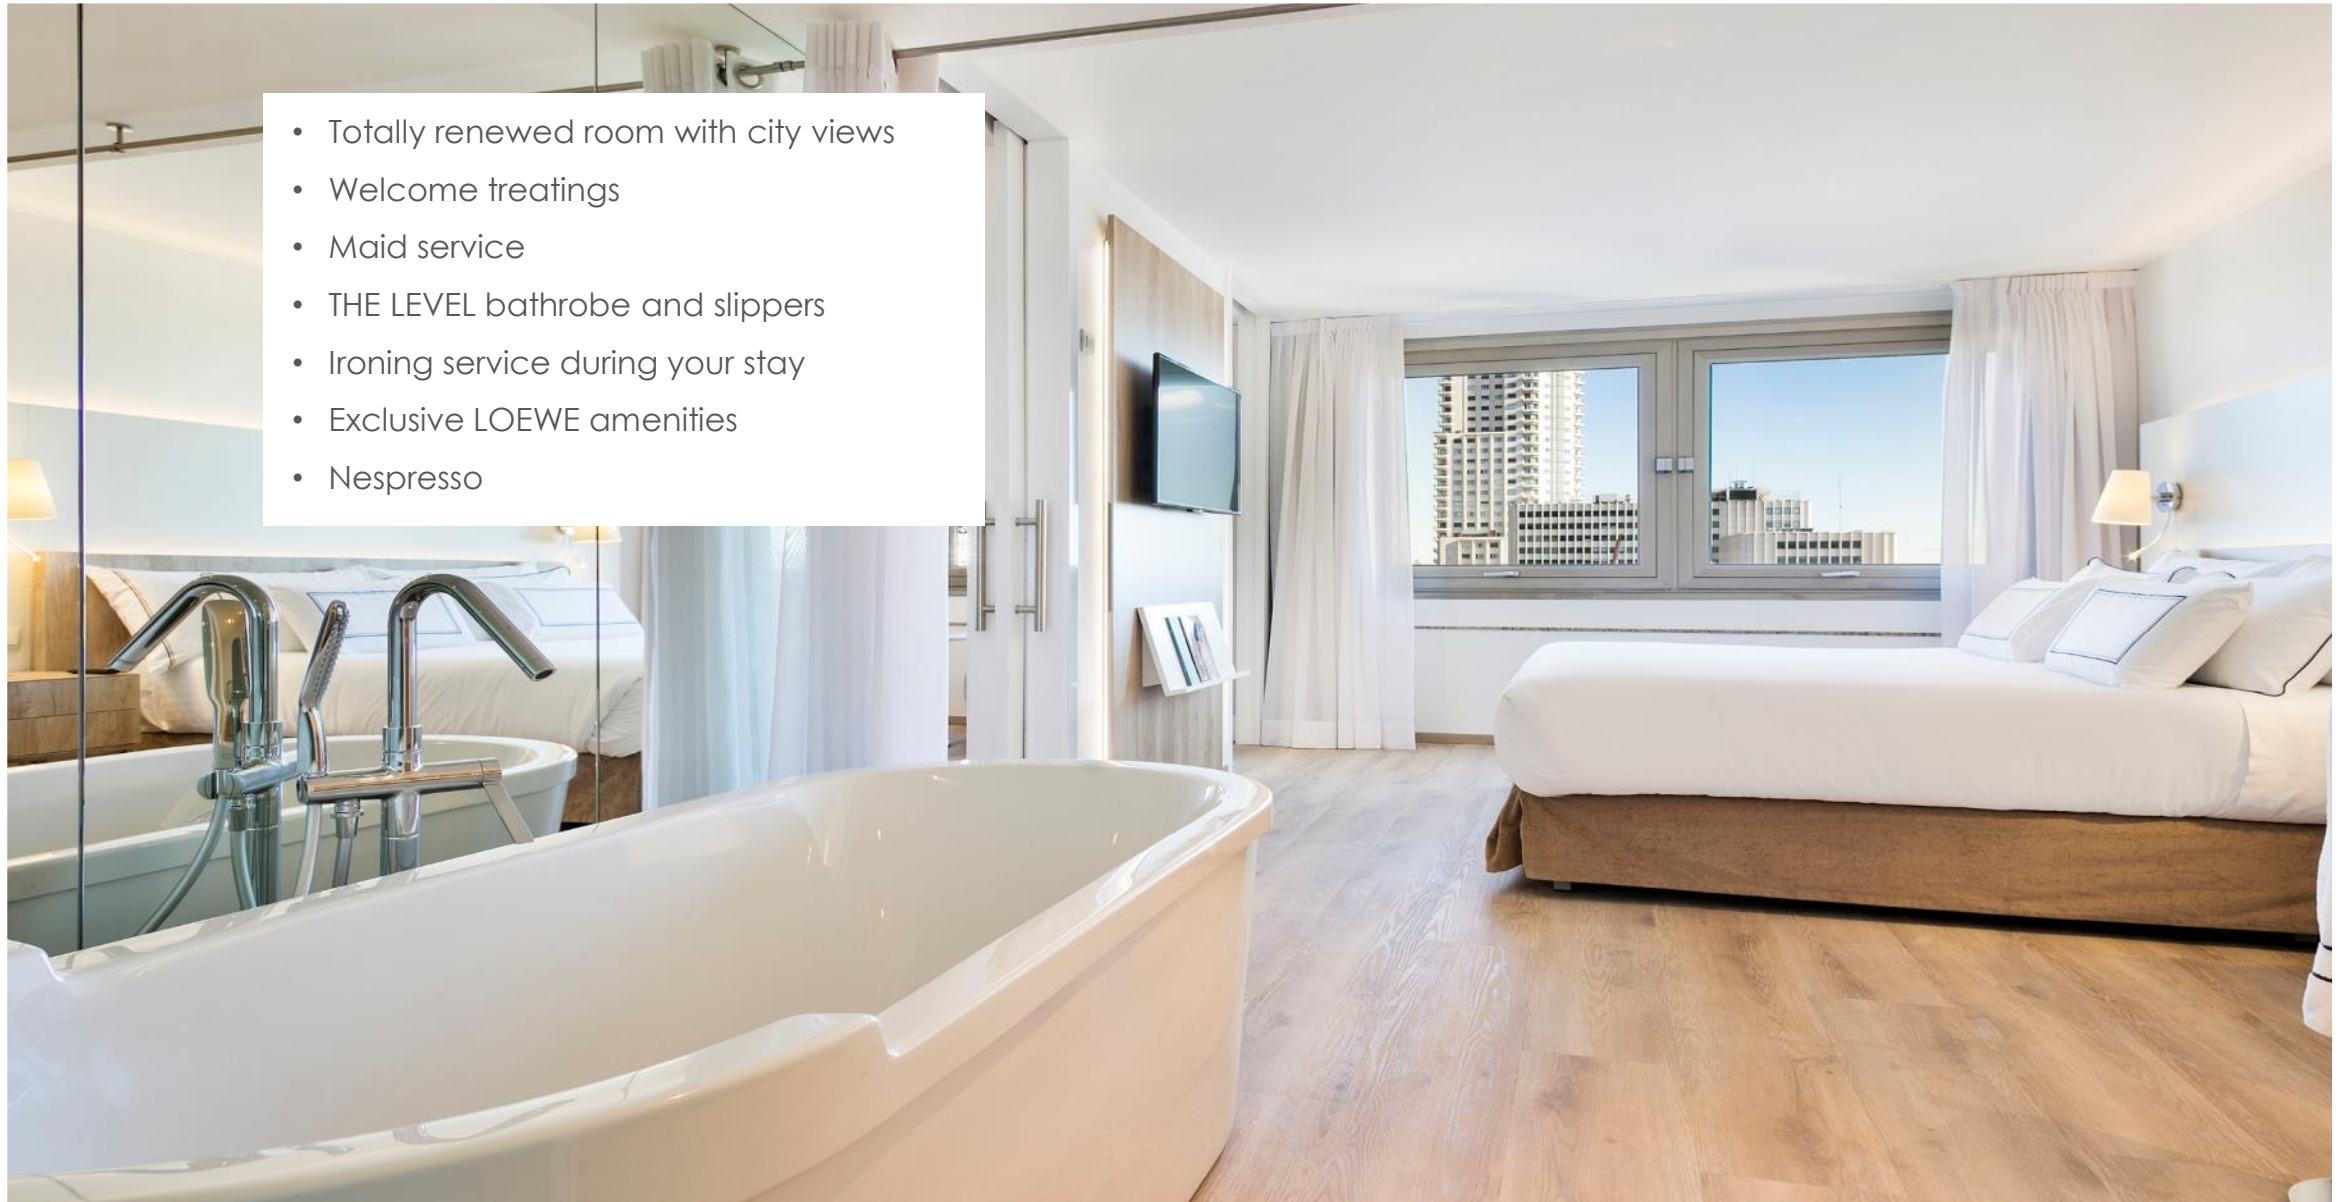

The staff of The Level will always offer you a luxury service, meeting any of your needs during your stay at the hotel. Exclusive reception with VIP Check-in. You will find renewed rooms and a whole new image of the lounge area.

## THE LEVEL ROOM

- Total renewed room with city views
- Welcome treatments
- Maid service
- THE LEVEL bathrobe and slippers
- Ironing service during stay
- Exclusive LOEWE amenities
- Nespresso

## GRAND PREMIUM ROOM

- Welcome treatings
- Maid service
- THE LEVEL bathrobe and slippers
- Ironing service during your stay
- Exclusive LOEWE amenities
- Nespresso

## JUNIOR SUITE THE LEVEL

- Totally renewed room with city views
- Welcome treatments
- Maid service
- THE LEVEL bathrobe and slippers
- Ironing service during your stay
- Exclusive LOEWE amenities
- Nespresso