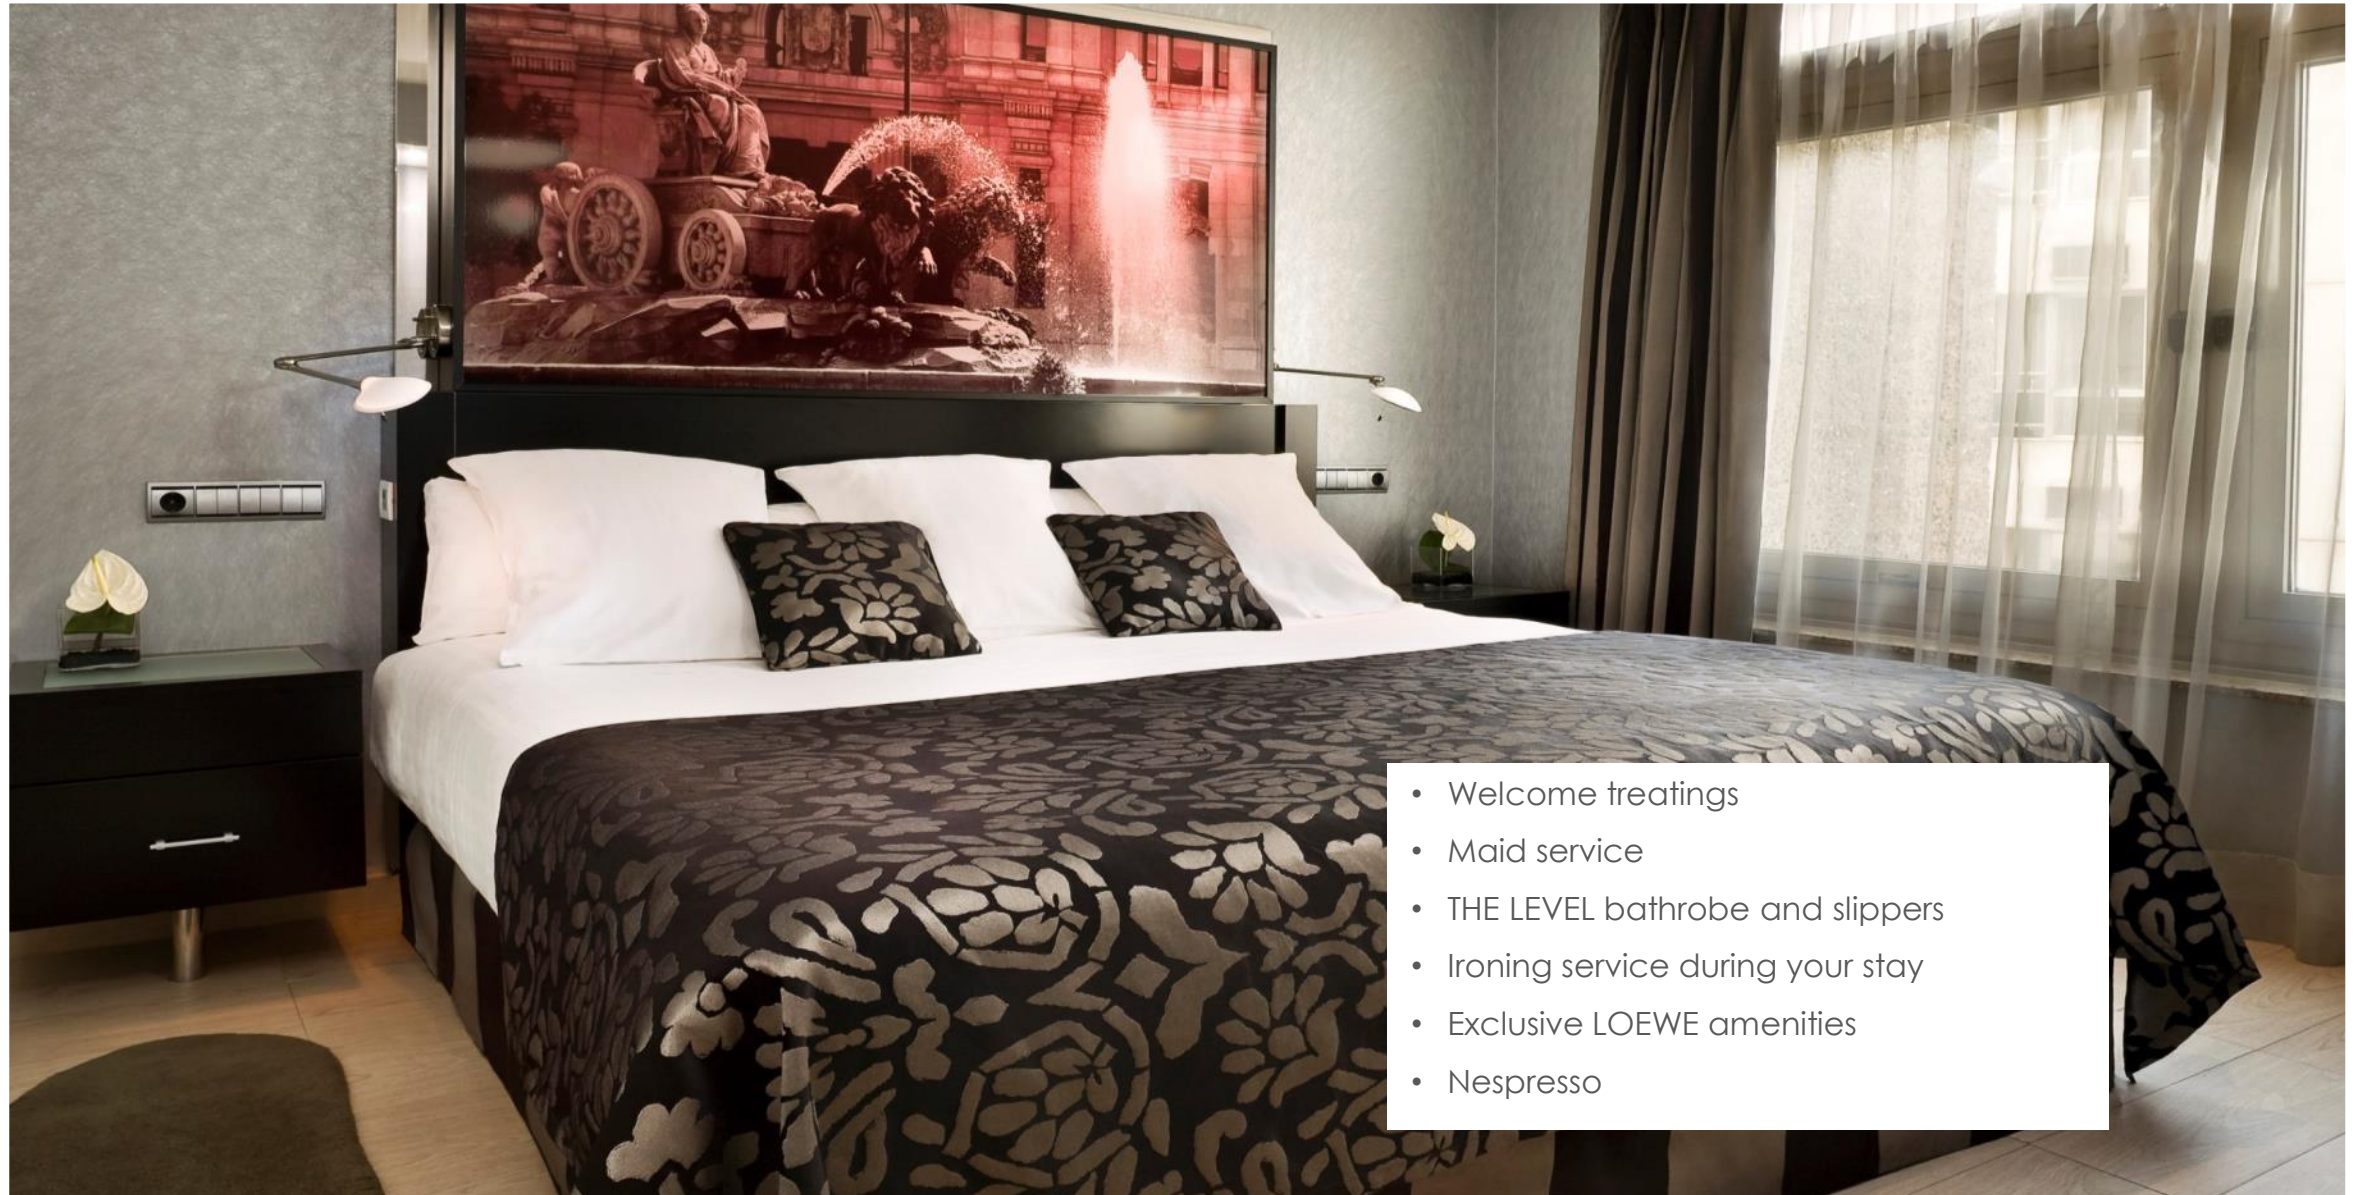

## THE LEVEL ROOM

- Total renewed room with city views
- Welcome treatments
- Maid service
- THE LEVEL bathrobe and slippers
- Ironing service during stay
- Exclusive LOEWE amenities
- Nespresso

## GRAND PREMIUM ROOM

- Welcome treatings
- Maid service
- THE LEVEL bathrobe and slippers
- Ironing service during your stay
- Exclusive LOEWE amenities
- Nespresso

## JUNIOR SUITE THE LEVEL

- Totally renewed room with city views
- Welcome treatments
- Maid service
- THE LEVEL bathrobe and slippers
- Ironing service during your stay
- Exclusive LOEWE amenities
- Nespresso

## SUITE THE LEVEL

- Welcome treatings
- Maid service
- THE LEVEL bathrobe and slippers
- Ironing service during your stay
- Exclusive LOEWE amenities
- Nespresso