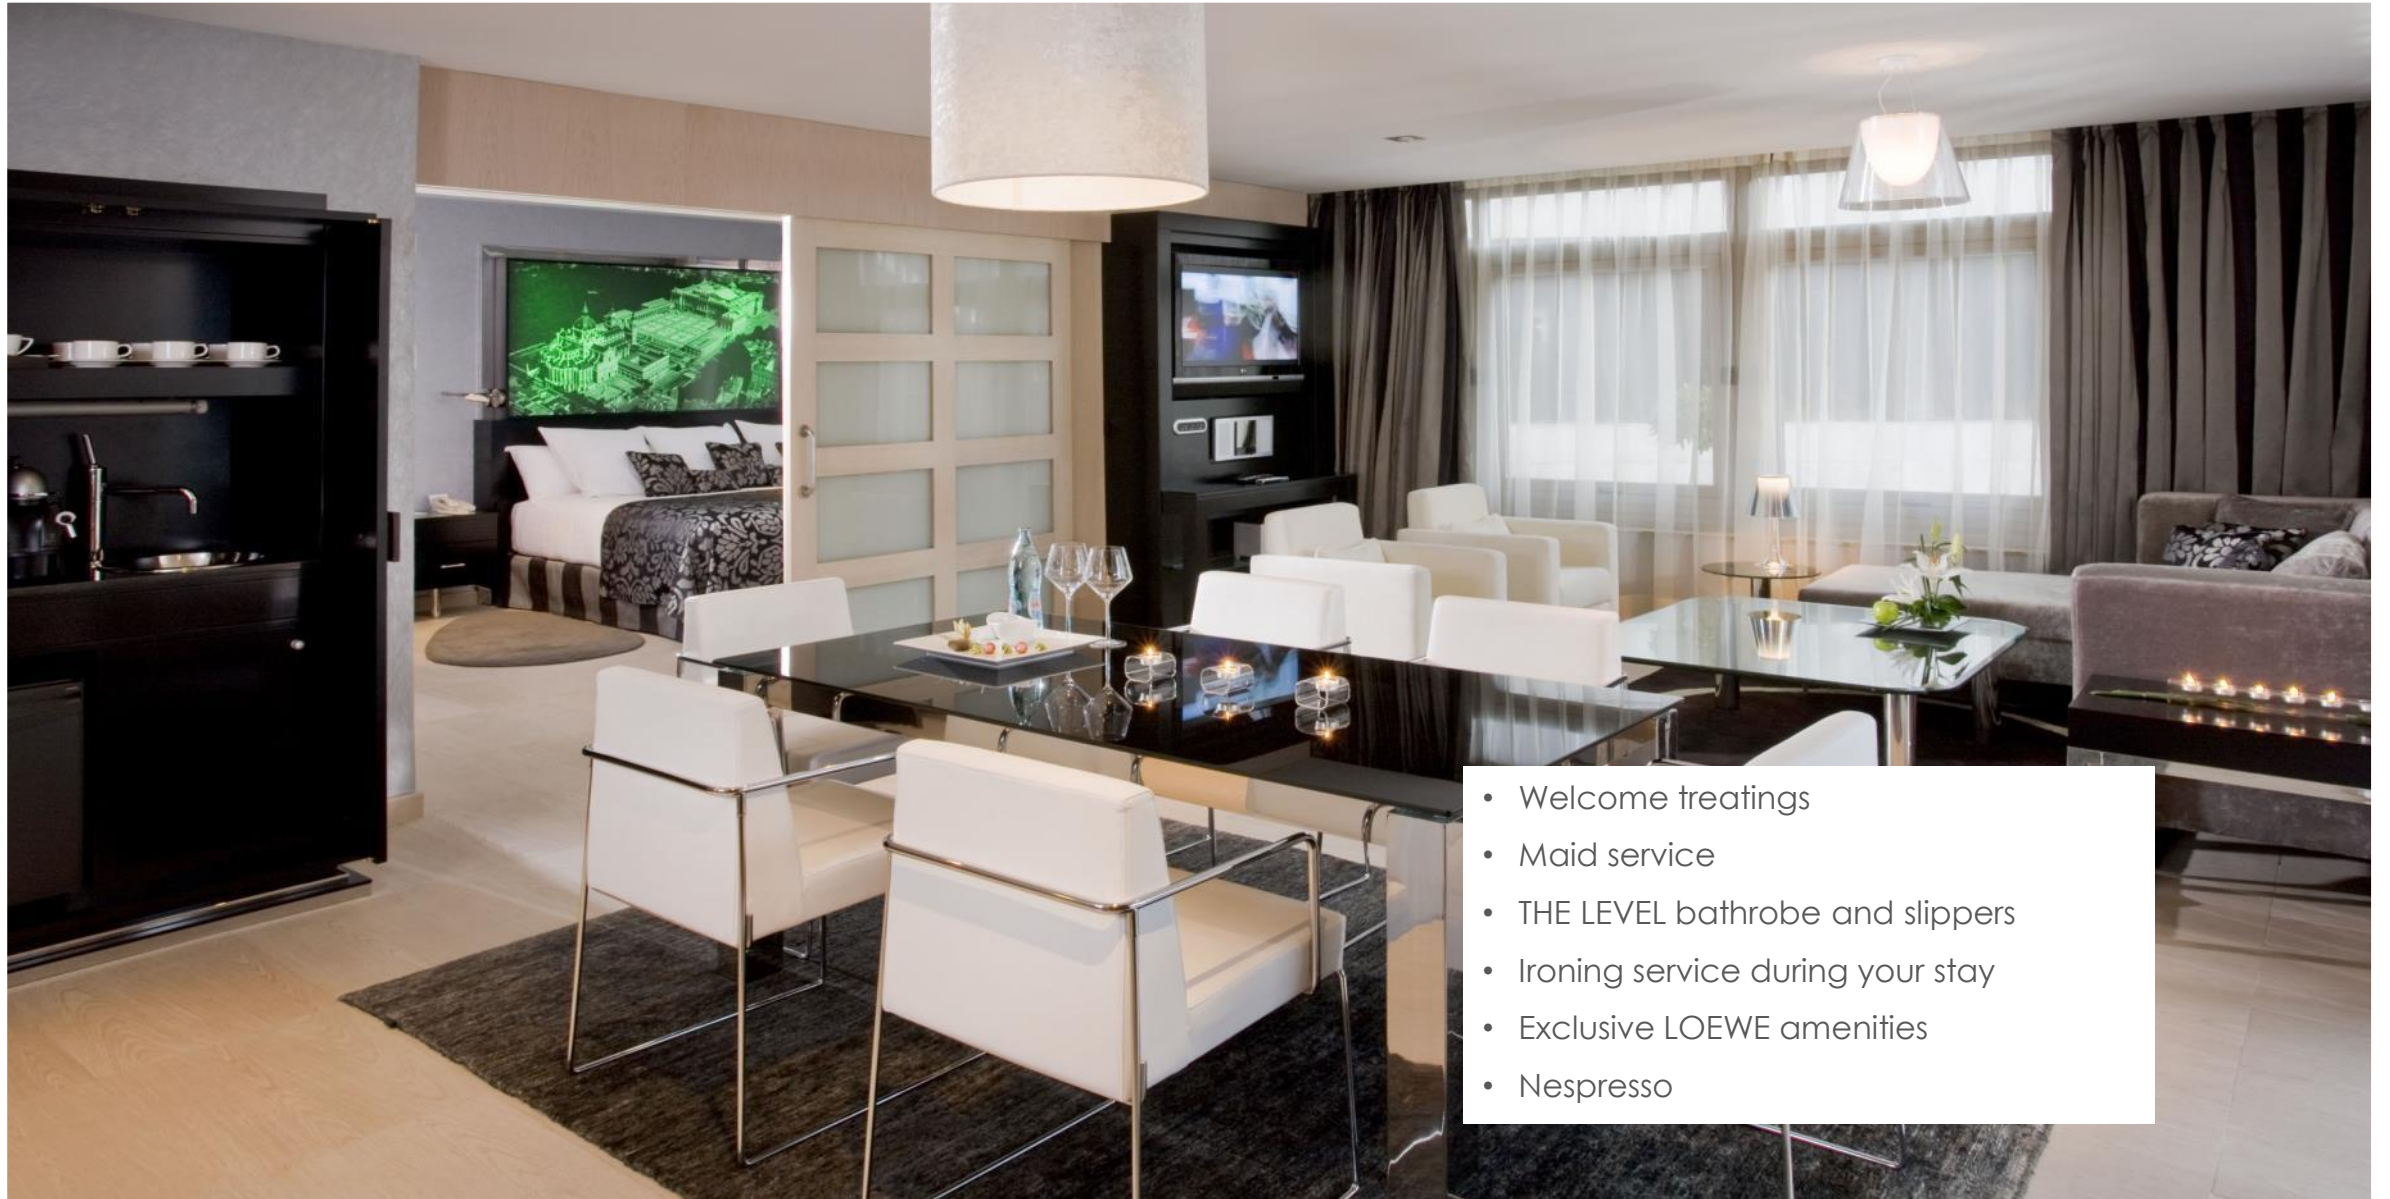

SUITE PRESIDENCIAL THE LEVEL

- Welcome treatings
- Maid service
- THE LEVEL bathrobe and slippers
- Ironing service during your stay
- Exclusive LOEWE amenities
- Nespresso