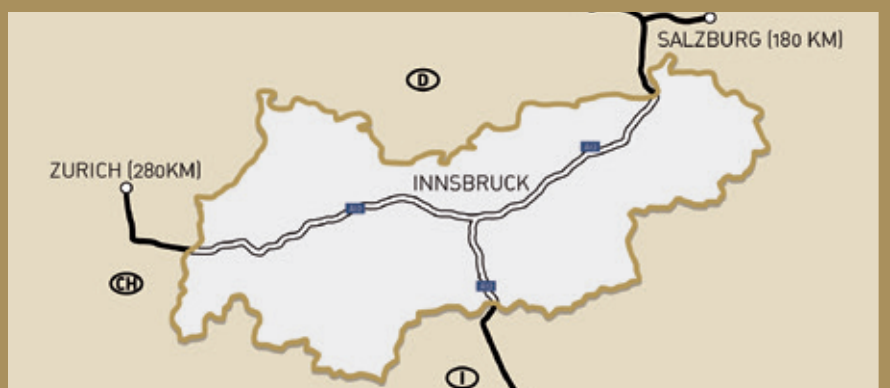

Grand Hotel Europa

innsbruck

★★★★★

1869

Lage location

Zentral gegenüber des Innsbrucker Hauptbahnhofs gelegen | *centrally located at Innsbruck's railway station*

Parkmöglichkeit gegen Gebühr in der Bahnhofsgarage | *parking possibilities for a fee in the railway station garage*

Nur 10 Minuten vom Flughafen Innsbruck entfernt | *located just 10 minutes from Innsbruck airport*

Nur 5 Minuten ins Stadtzentrum
a 5 minutes walk to the city center

Zimmer & Suiten rooms & suites

106 Zimmer und Suiten im modernen oder Tiroler Stil | *106 rooms and suites in modern or Tyrolean style*

Klimaanlage | *air conditioning*

Gratis WLAN Zugang | *free WIFI*

Safe inkl. Ladestation für Laptop
safe including charging station

Tee- und Kaffee-Set | *tea and coffee facility*

Minibar

Hotel Service hotel service

Kostenfreier WLAN Zugang
free WIFI access

24 Stunden Businesscenter
24 hours business center

24 Stunden Zimmerservice
24 hours room service

Wäscheservice | *laundry service*

JSH WORLDHOTELS
HOTELS COLLECTION deluxe

PH
PALERNA LUXURY HOTELS

Südtiroler Platz 2
6020 Innsbruck
AUSTRIA

T. +43 (0) 512 5931
F. +43 (0) 512 587800

E. info@grandhoteleuropa.at
W. www.grandhoteleuropa.at