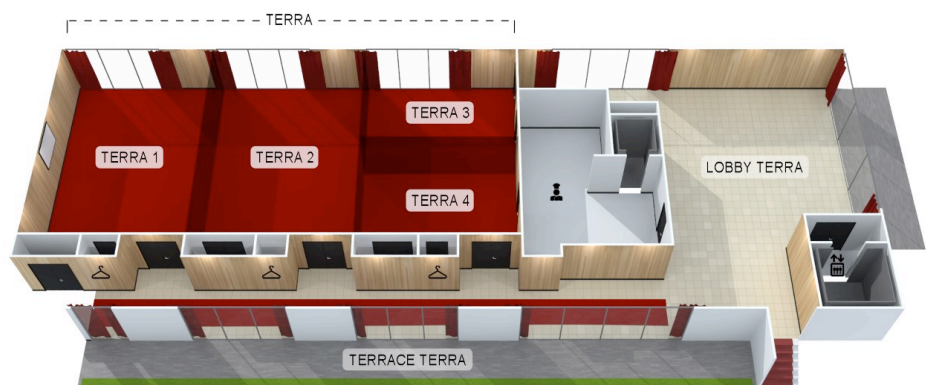

# TERRA MEETING ROOM

Plan your next event at Radisson Blu Palace Hotel in Spa in a renovated and cosy atmosphere. With a surface of 300m<sup>2</sup>, our 8 meeting rooms are scalable for any meeting and events. The Terra Meeting room have an open-air terrace at disposal to welcome a reception, a banquet, a barbecue or a coffee break. With its 150m<sup>2</sup>, the Terra meeting room welcome your meeting or team-building in a cosy and luxurious atmosphere. The Terra meeting room offers daylight and a direct view on the nature. This meeting room is also scalable (dividable in 4 meeting rooms) in function of the number of guests and your needs (capacity 150 persons). Enjoy the access to the outside terrace during your coffee break.

## What's in the room ?

- Daylight
- Beamers
- Flipcharts
- Writing kit
- Free Wi-fi connexion
- Air conditioning

## Choose your setup

- U-shape
- Classroom
- Theatre
- Banquet
- Reception
- Cabaret