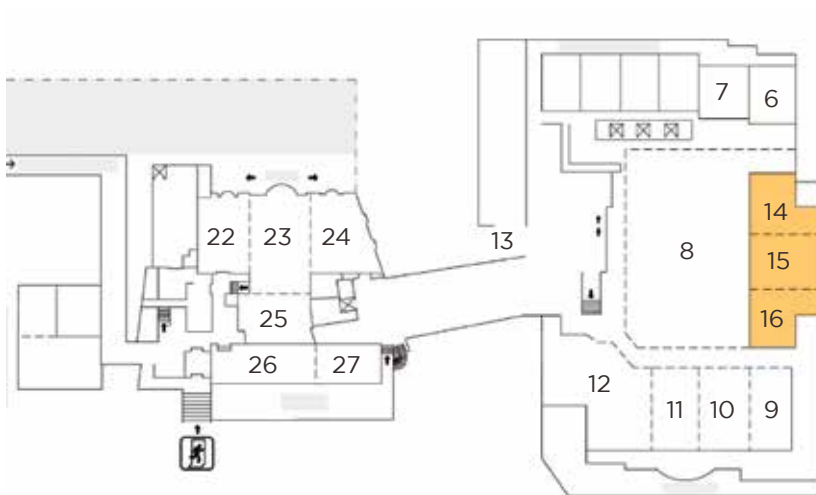

Hotel van Oranje - first floor