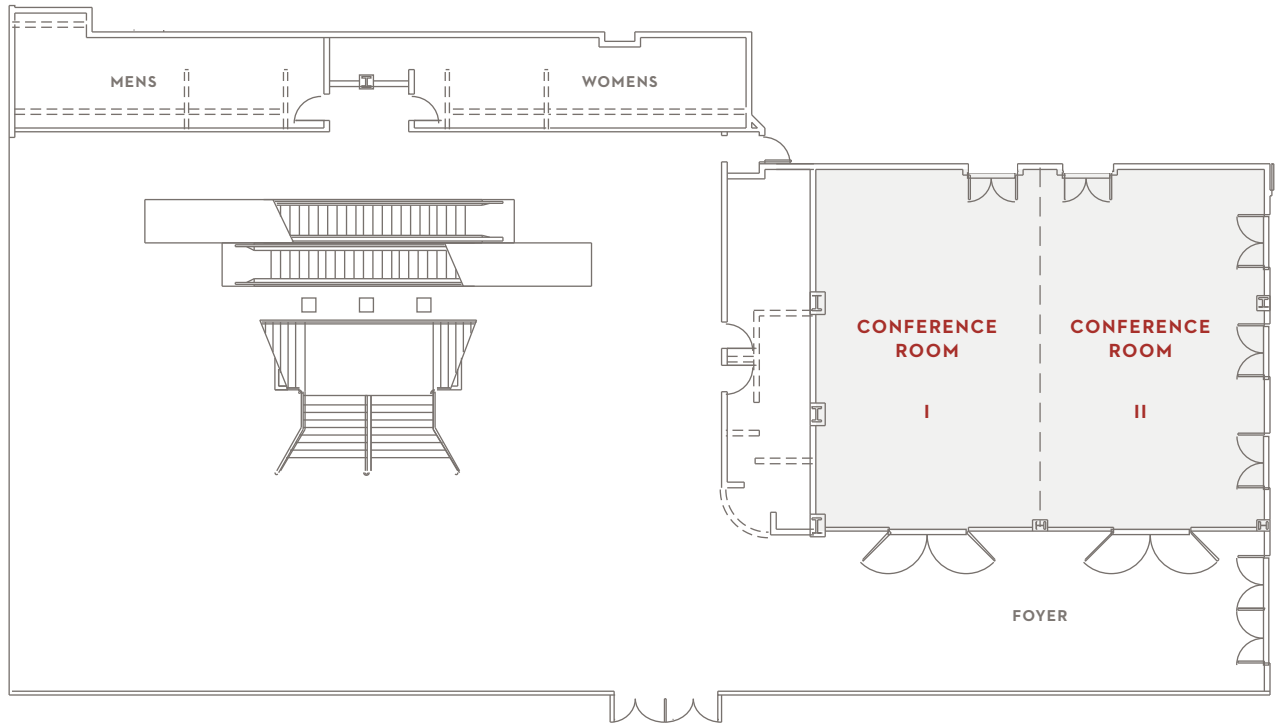

Podium Level 1

GRAND HYATT SHANGHAI

Jin Mao Tower, 88 Century Avenue
Pudong, Shanghai 200121, China

+86 21 5049 1234 TELEPHONE
+86 21 5049 1111 FAX

shanghai.grand@hyatt.com
shanghai.grand.hyatt.com

FLOOR PLAN
Podium Level 2

Hotel Level 53