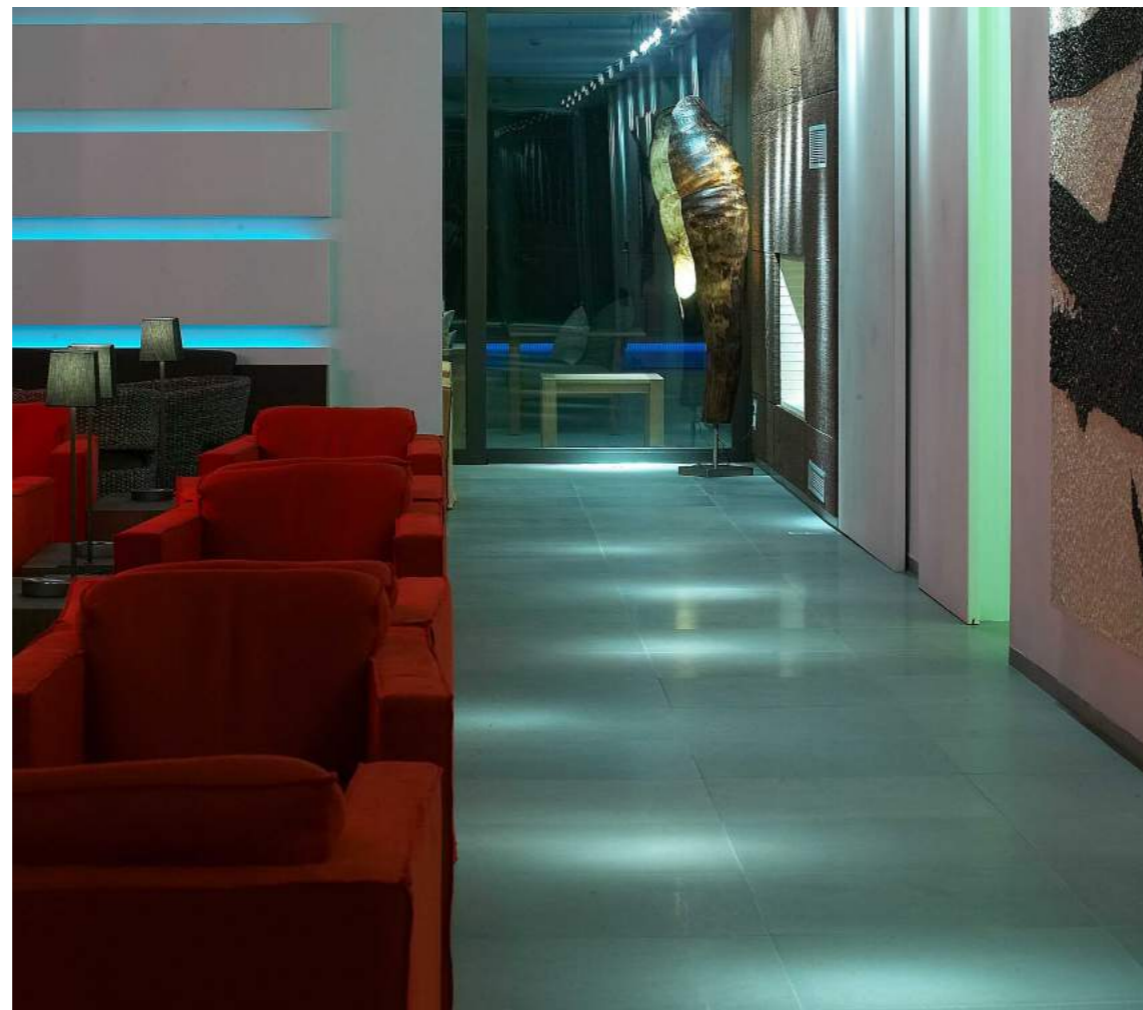

“

Enjoy a great selection of light snacks and drinks at the Kool Life bar, with its low-key yet elegant vibe and relaxing aura