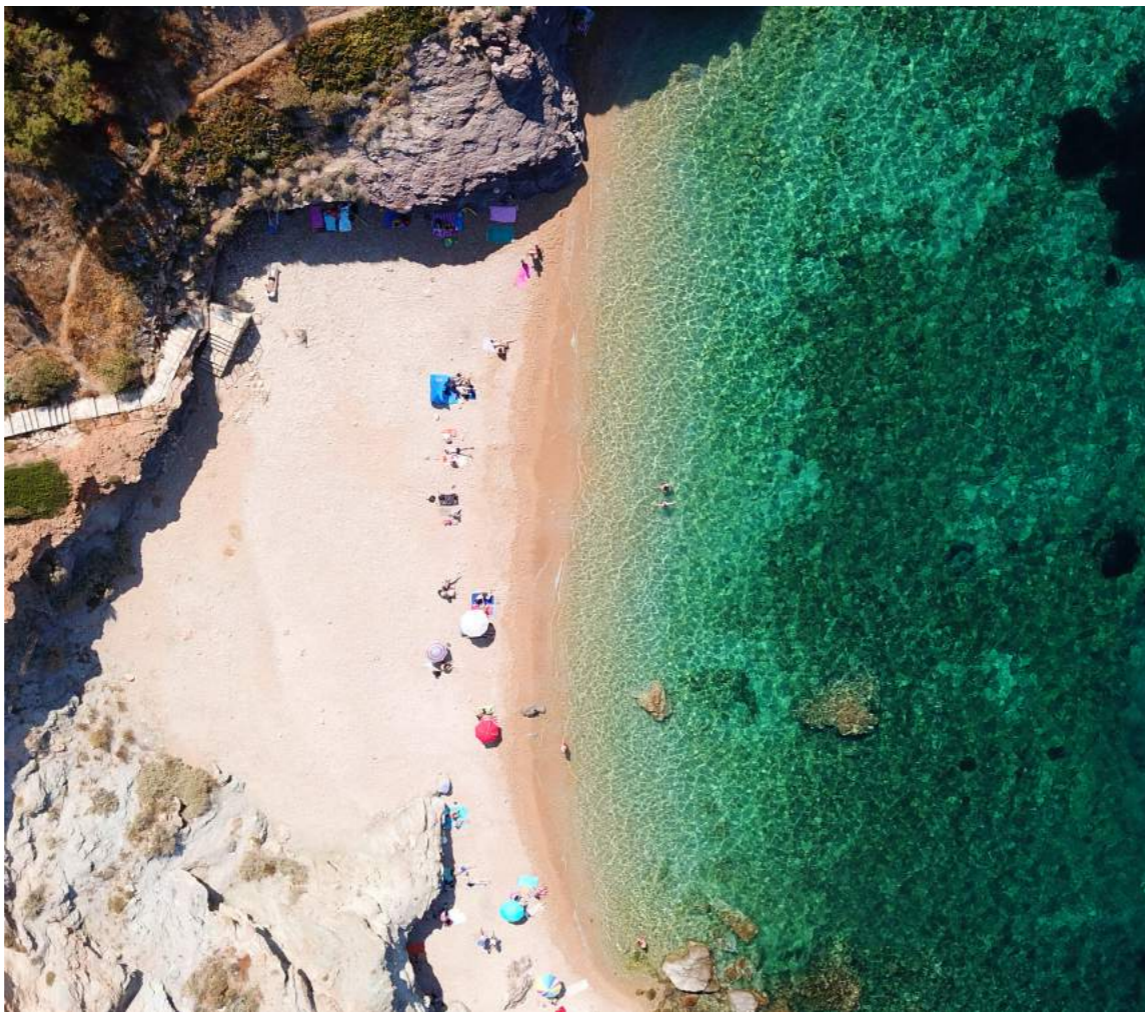

//

For luxury boutiques, gourmet dining and vibrant nightlife head to Kifisia!