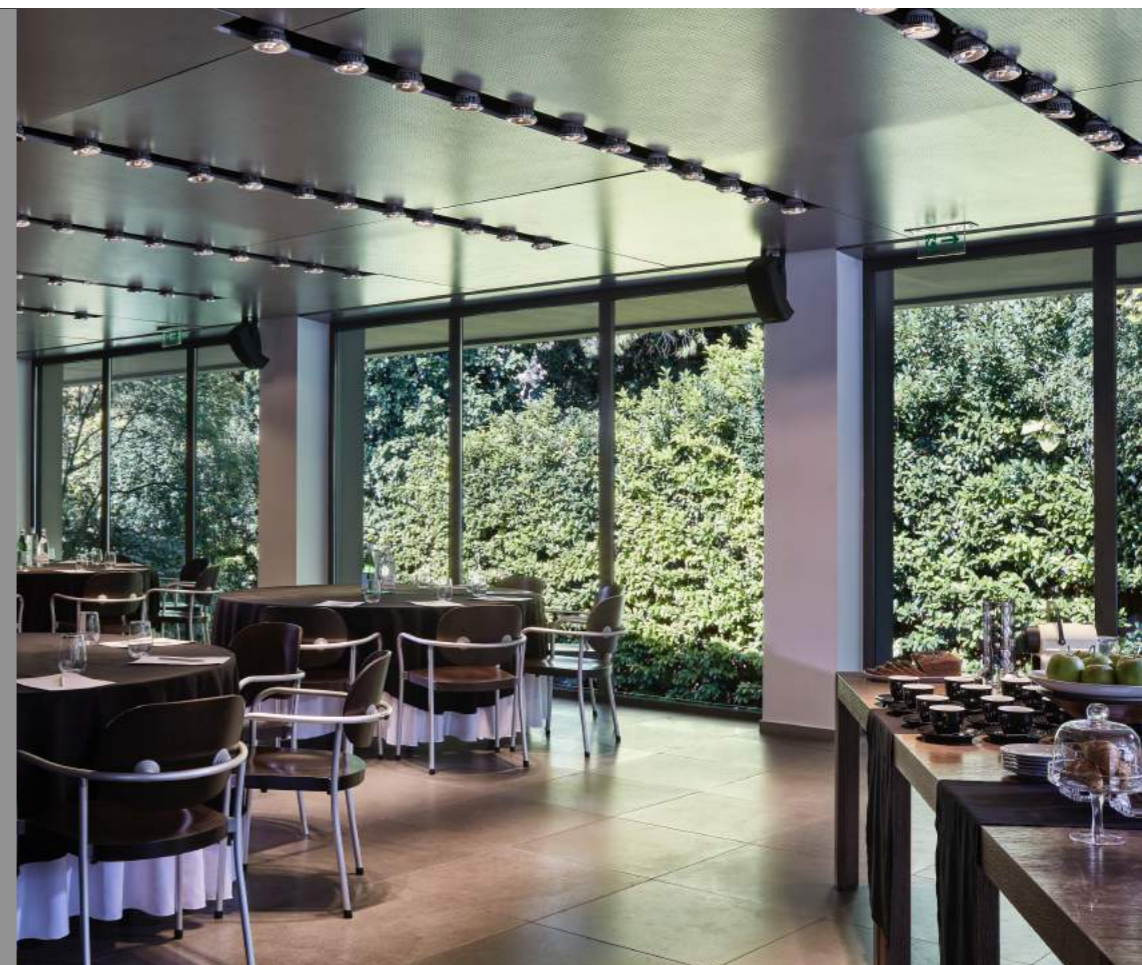

Meeting Room	Area	Dimension (long x wide)	Height	Theatre Set Up pax	School Set Up pax	U Shape pax	Cocktail Standing pax	Buffet Sitting pax	Menu Served pax	Cabaret pax	Lounge	Board pax
Agora	105sqm	15m x 7m	2.80m	80 - 100	70	34	85-100	35	55-60	35-60	30	22