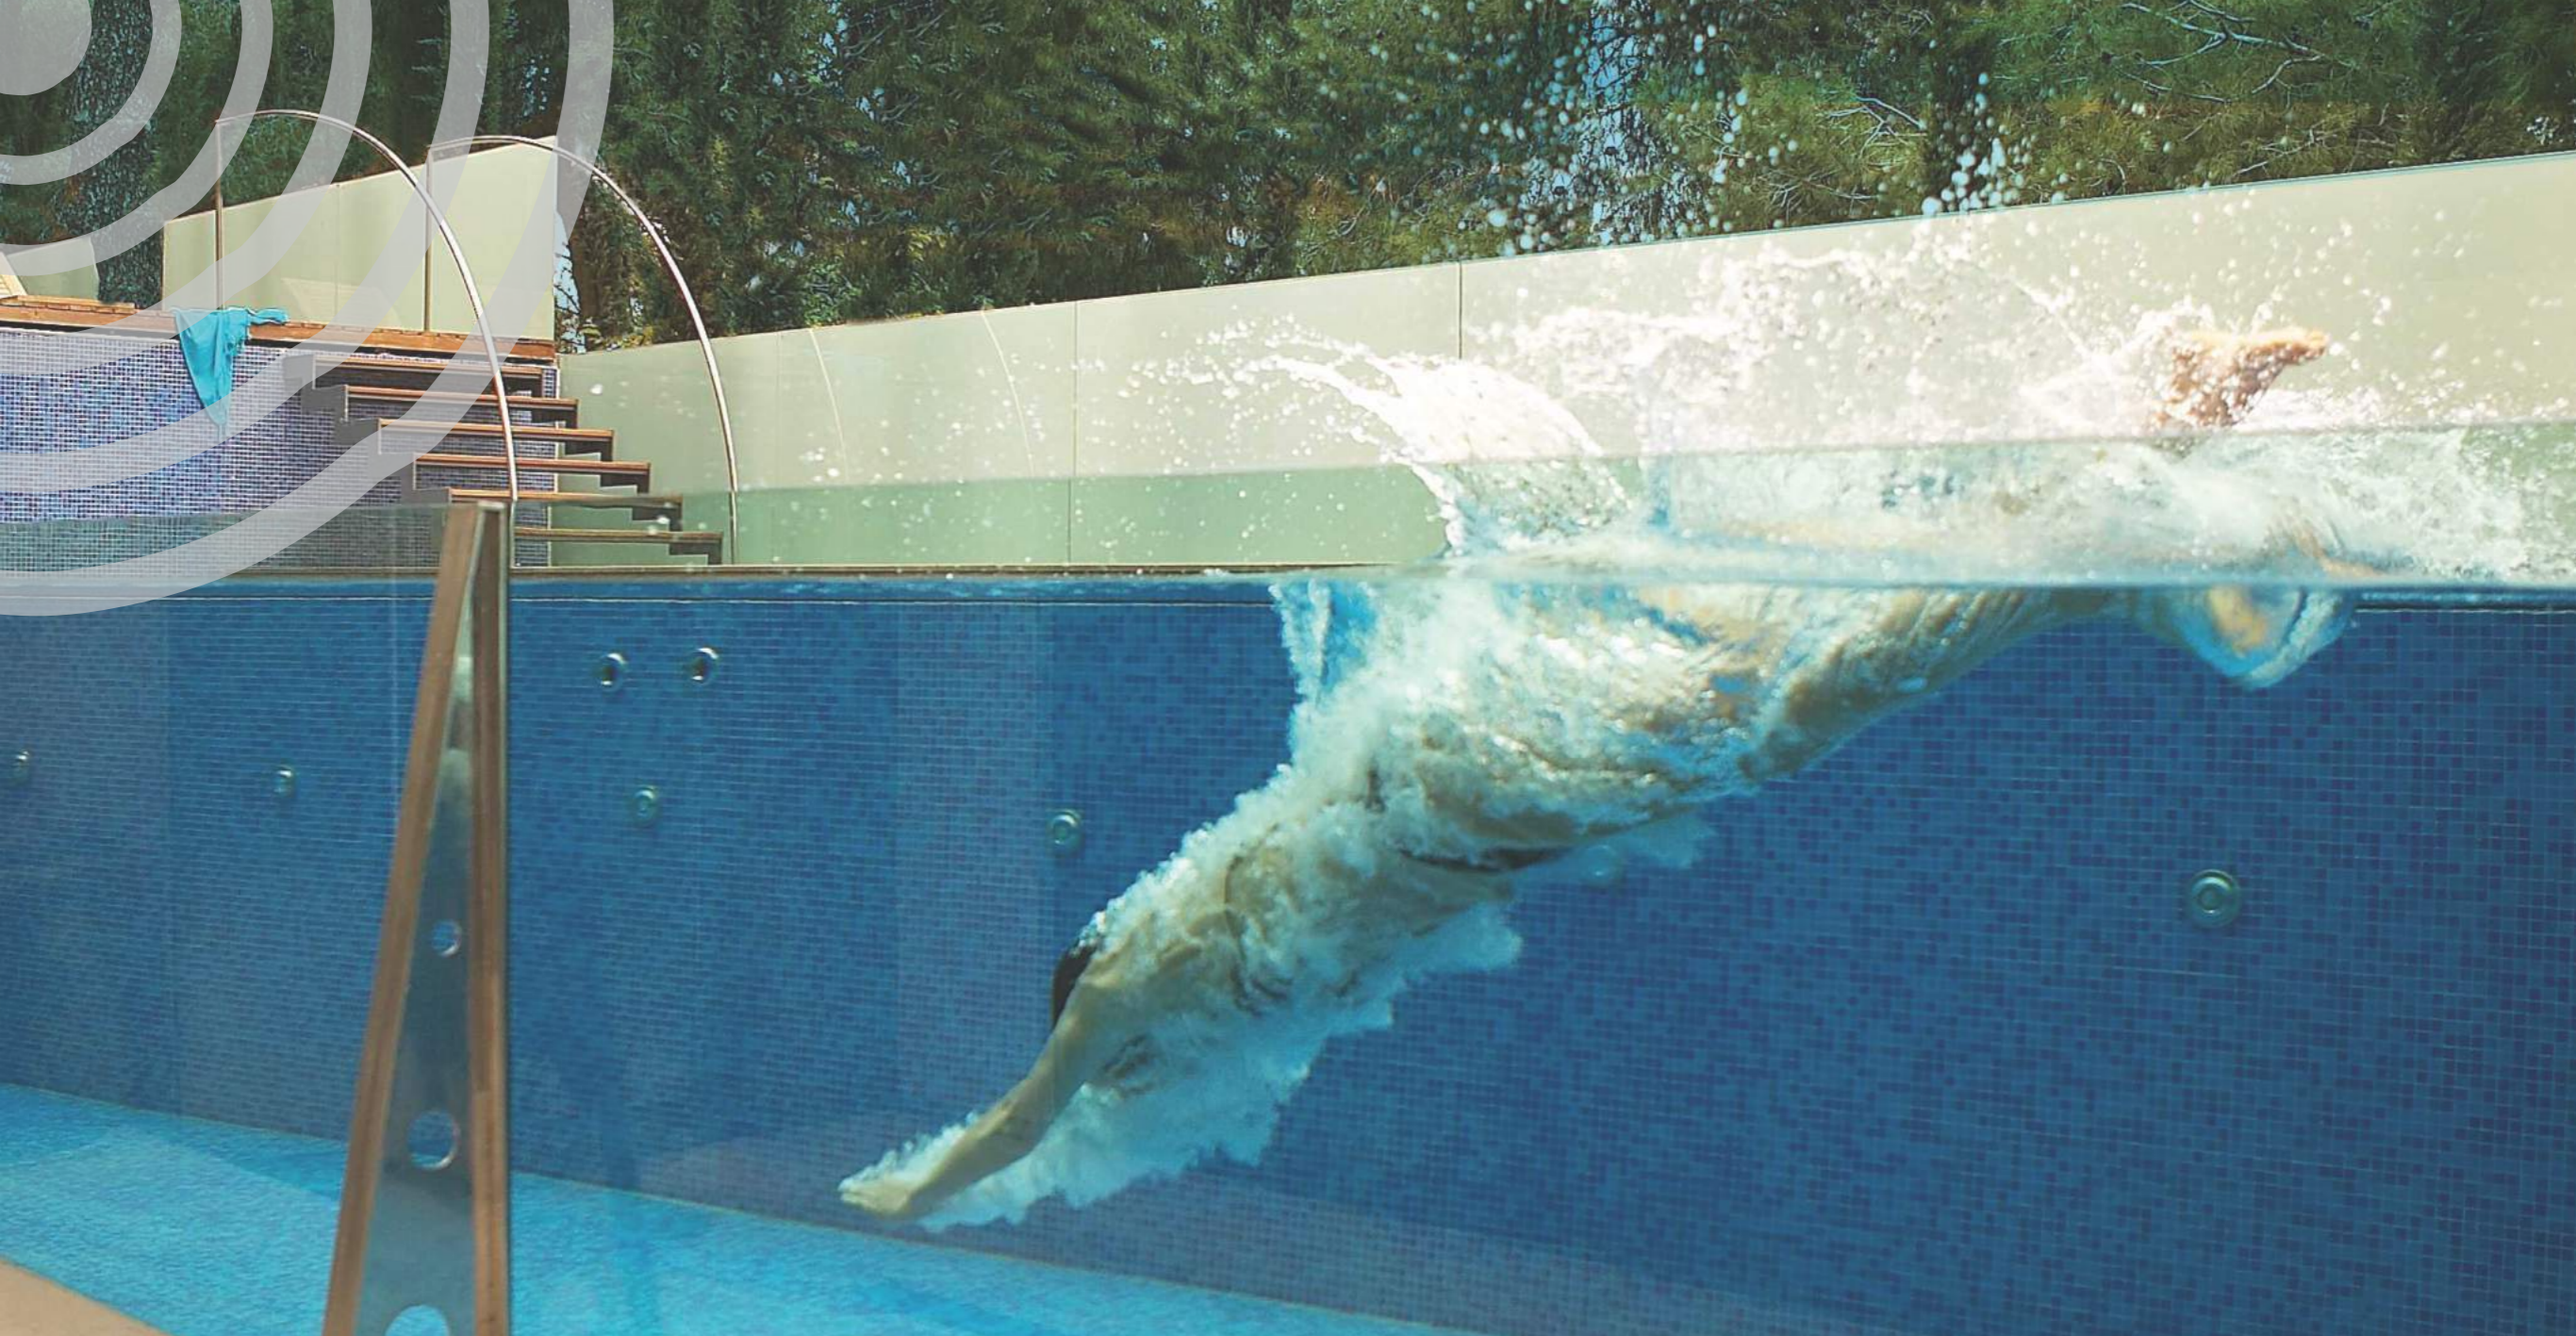

bluegr
LIFE GALLERY
athens

De luxe
★★★★★

103 Thiseos Avenue, 14578 Ekali, Athens, Greece
T. (+30) 211 1067 400 | E. info-lifegallery@bluegr.com
www.lifegallery.gr

bluegr
HOTELS & RESORTS

107, Pefkon str. Athens, Greece
T. (+30) 21 5500 7700 | E. info@bluegr.com
www.bluegr.com