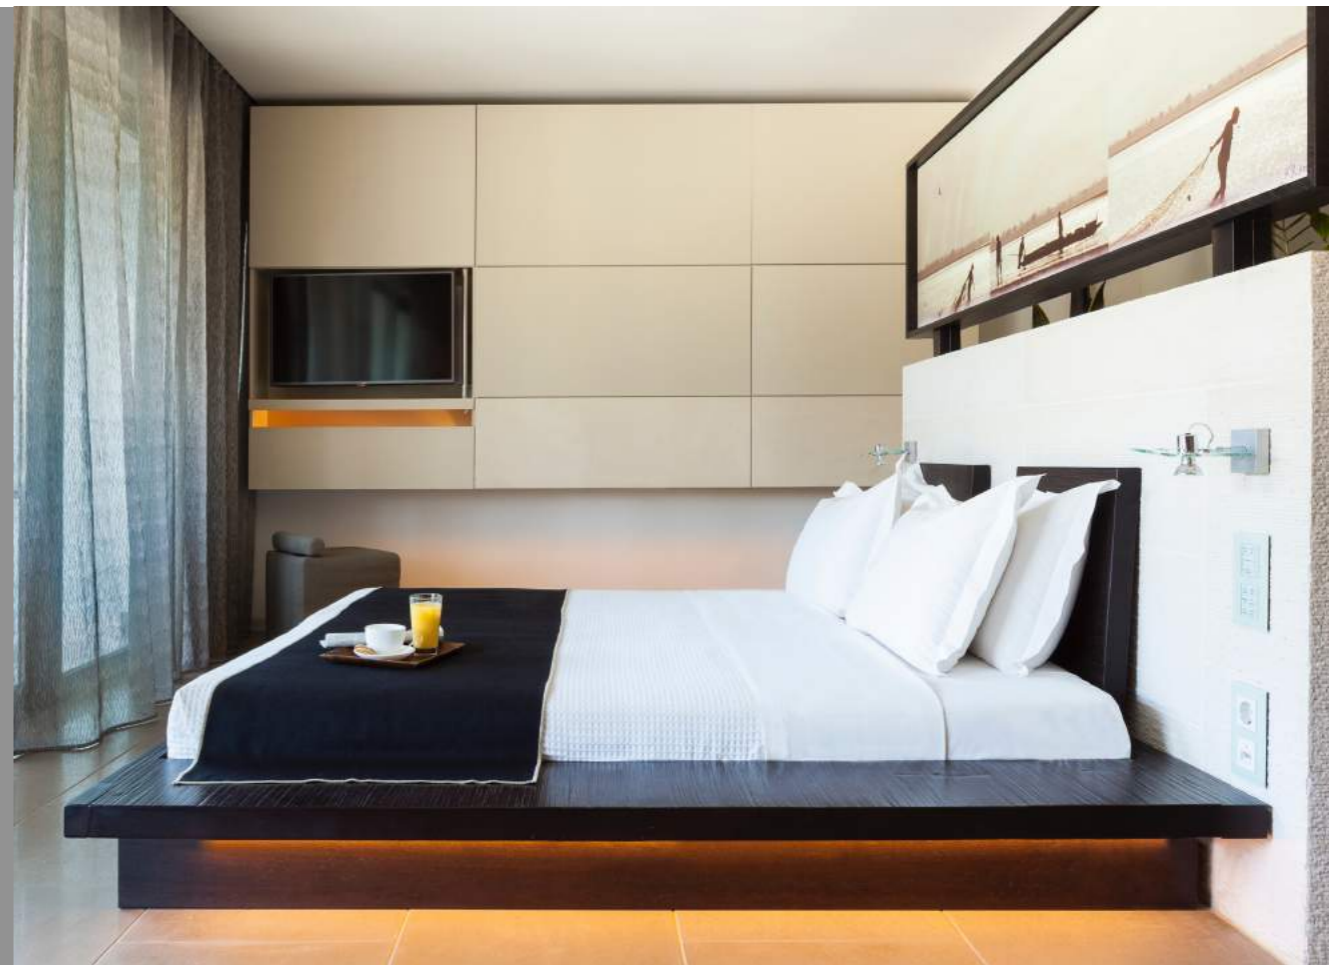

- 44 sqm
- Open plan
- Sleeps 3 + 1
- Garden & mountain views
- Private terrace-balcony

Room Amenities

Queen size double beds / air conditioning / iron & ironing board / direct-dial phone / satellite LCD TV / safety box / bathrooms with walk-in shower / branded bathroom amenities / bathrobes & slippers / bathroom scales / hair dryer / WiFi / mini bar / furnished balcony