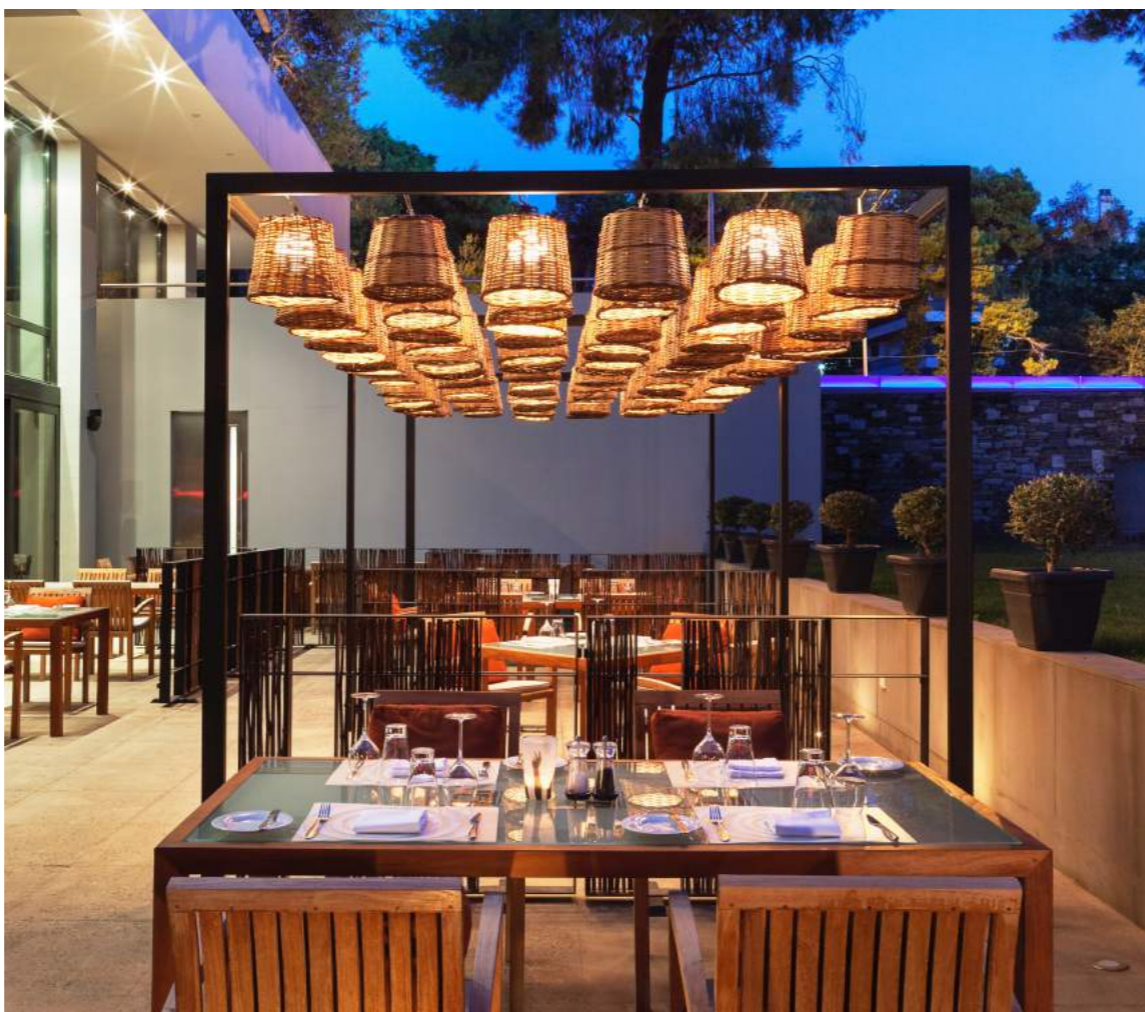

“ Winner of a prestigious *toques d'or*, the Kool Life Restaurant has rightfully earned its place amidst the best restaurants in Athens due to its exceptional service and delicious, finely-crafted food.