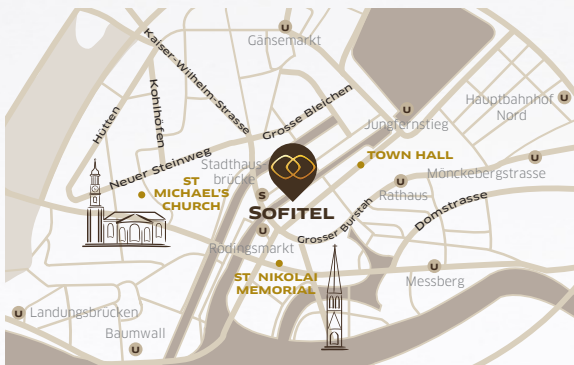

SOFITEL HAMBURG
ALTER WALL

PURISM MEETS OPULENCE

ALTER WALL 40 - 20457 HAMBURG - GERMANY
TEL.: +49 40 369 500 - H5395@SOFITEL.COM

Sun terrace Seven Heads Bar

*Life is Magnifique
in Hamburg!*

SOFITEL
LUXURY HOTELS

TICINO This prestigious restaurant in Hamburg combines international gourmet cuisine with the best local ingredients and an exclusive wine list.

SEVEN HEADS BAR Our colourful bar/lounge offers an extensive selection of speciality cocktails, fine wines and spirits. The only bar in Hamburg with a summer terrace overlooking the Alster canal.

NEARBY

Famous sites: Old town, Hamburg town hall, Port of Hamburg, Speicherstadt UNESCO World Heritage Site

Museums: Museum of Arts and Crafts Hamburg, International Maritime Museum, Deichtorhallen art exhibition centre