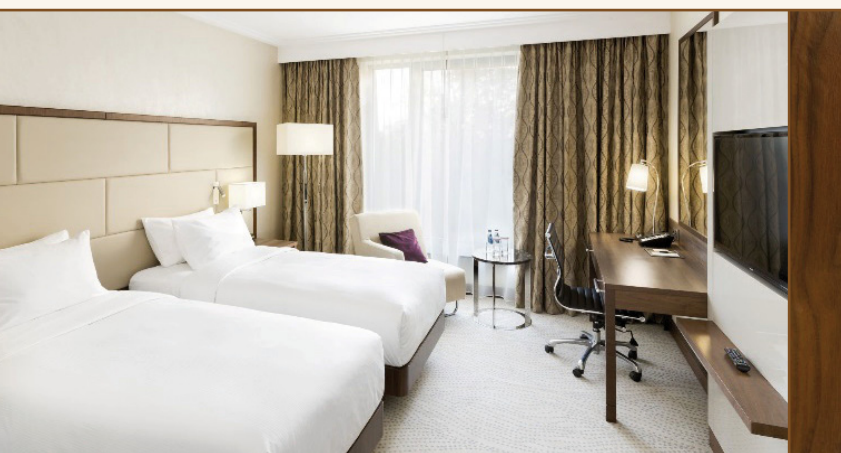

Total number of rooms: 359,
including:

- 33 rooms with free Executive Lounge access
- 14 Deluxe rooms
- 3 One Bedroom Suites
- 1 Deluxe One Bedroom Suite
- Presidential Suite with fully-equipped kitchenette
- 4 Accessible Rooms

* Guest rooms available in both KING and TWIN option

WYPOSAŻENIE POKOJU

- Indywidualnie sterowana klimatyzacja oraz uchylne okna
- Bezpłatny bezprzewodowy i przewodowy internet
- 40-calowe telewizory LCD-LED
- Zestaw do parzenia kawy i herbaty
- Sejf
- Żelazko i deska do prasowania
- Suszarka do włosów
- Minibar

ROOM FEATURES

- Individually controlled air conditioning and opening windows
- Complimentary high-speed internet access
- Flat-screen 40-inch LCD-LED TV
- Tea & coffee making facilities
- In-room safe
- Ironing facilities
- Hairdryer
- Minibar