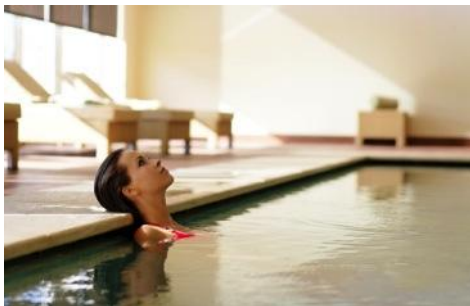

On a 300Sqm area the Massage & Beauty treatment Centre delivers more than 40 different full-body massage types, but also includes a Sauna & steam bath, Vichy Nebulizer, Swiss shower and a Jacuzzi.

Also a heated pool on a surface of 320Sqm is also available for does that wants a perfectly silent relaxation time.