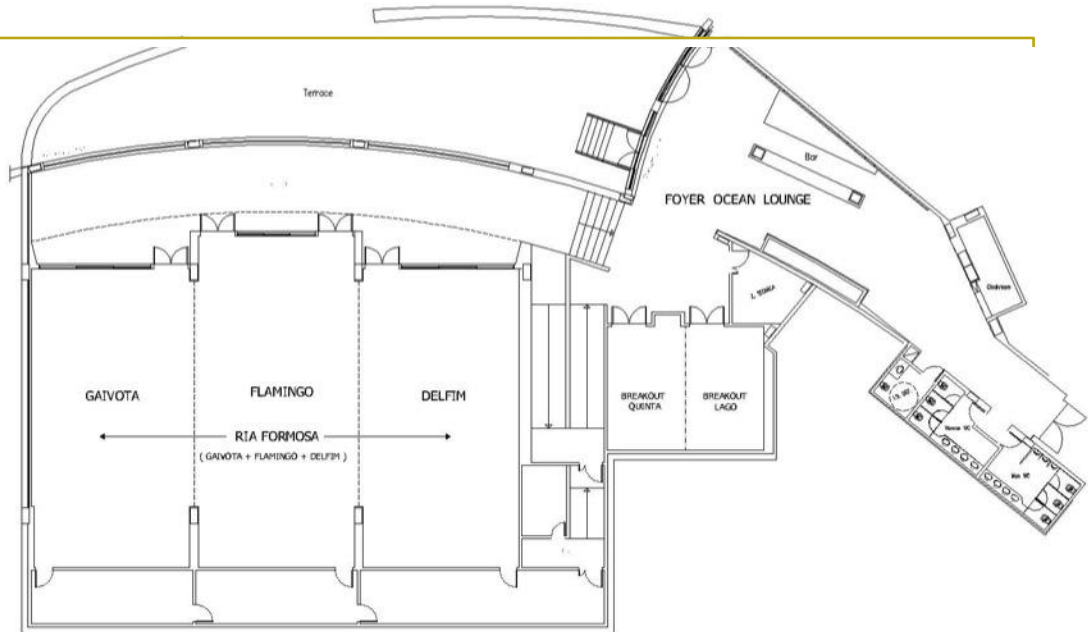

CONFERENCE ROOMS	M²	↕	⌘	⌘	⊙	U	Y	⌘	
FOYER OCEAN LOUNGE	100	-----	----	----	----	----	100	----	
RIA FORMOSA (GAIVOTA + FLAMINGO + DELFIM)	383	15.5*24.7*3	324	195	216	----	400	----	
GAIVOTA	128	15.5*8.25*3	100	72	100	40	120	36	
FLAMINGO	142	17.2*8.15*3	100	72	100	40	120	36	
DELFIN	128	15.5*8.25*3	100	72	100	40	120	36	
FLAMINGO & DELFIN	254	15.5*16.3*3	216	120	----	----	250	----	
BREAKOUT QUINTA	24	6.60*3.60*3	15	10	----	12	20	15	
BREAKOUT LAGO	24	6.60*3.60*3	15	10	----	12	20	15	
BREAKOUT QUINTA & LAGO	48	6.60*7.24*3	35	20	----	20	45	31	
DESCRIPTION	Special function space with carpet floors & sound proof walls								
SPECIALS	Floor to ceiling windows, stage, private terrace								
DAYLIGHT	Natural light facing East								
STAGE	Mobile								
AUDIO/VISUAL EQUIPMENT	Fixed, with the possibility of additional mobile attachments