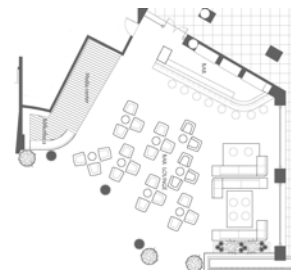

The main restaurant of the resort can be used as an exclusive function space, with an opening on to the terrace that is located adjacent to the pool. It can accommodate a multitude of functions such as working lunches, banquets or serviced meetings.

Integrated into the lobby, the main Lounge Bar is the main meeting space of the resort. The Lounge Bar can be used as a separate event venue that opens on to the terrace; it can be adapted for cocktails, seminars or even functions with live music entertainment.

M²	⊕	■	■	●	U	Y	■
279	≈14x20	146	88	97	56	180	50
DESCRIPTION	Private room with tile floors and a view over the pool.						
SPECIALS	Private dining area with terrace						
LIGHT	Ceiling spots						
DAYLIGHT	Natural light facing East						
AUDIO EQUIPMENT	Mobile						
STAGE	Mobile						

M²	⊕	■	■	●	U	Y	■
202	≈16x13	100	72	80	40	150	-
DESCRIPTION	Adaptable lounge bar with opening on to the terrace.						
SPECIALS	Floor to ceiling windows, terrace						
LIGHT	Ceiling spots						
DAYLIGHT	Natural light facing East						
AUDIO EQUIPMENT	Mobile						
STAGE	Mobile