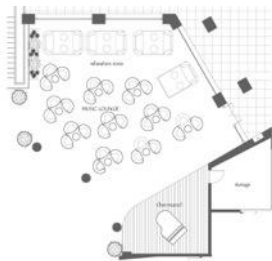

THE LIVING ROOM

Situated in the lobby floor, the music lounge is the resort's entertainment corner. Equipped with a stage and an opening to the terrace of the resort, it is a great entertainment spot!